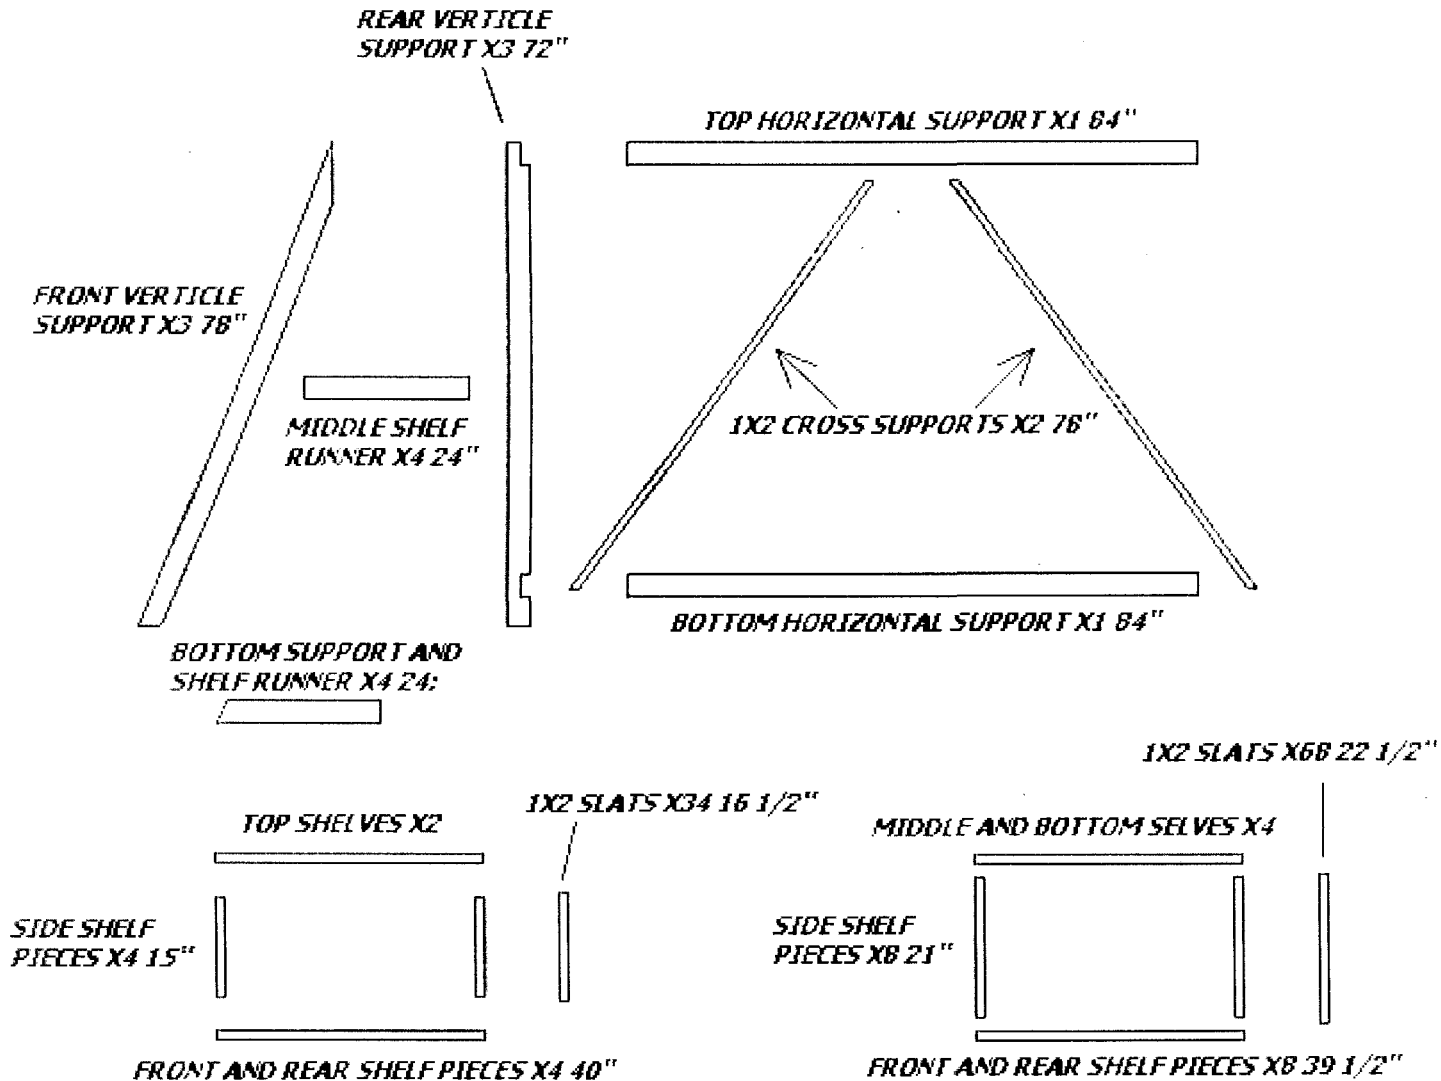

COLLAPSIBLE GREENHOUSE SHELVING

MRLARRY0001.COM

ALL PIECES ARE 2X4'S EXCEPT WHERE NOTED (SLATS/CROSS SUPPORTS). PLEASE REFER TO THE VIDEO ON INSTALLING CORNER BRACKETS AND "J" SUPPORT NOT INCLUDED IN THESE DIMENSIONS.