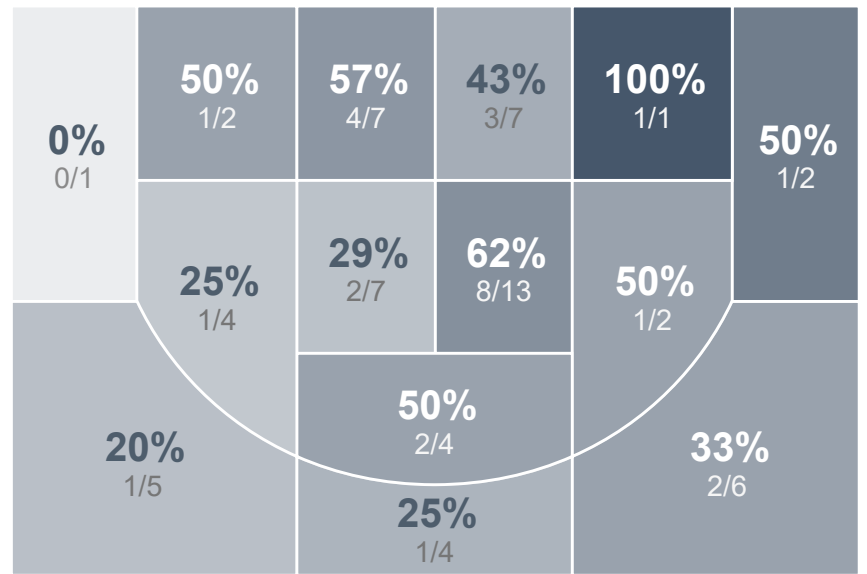

Watford City Girls Basketball