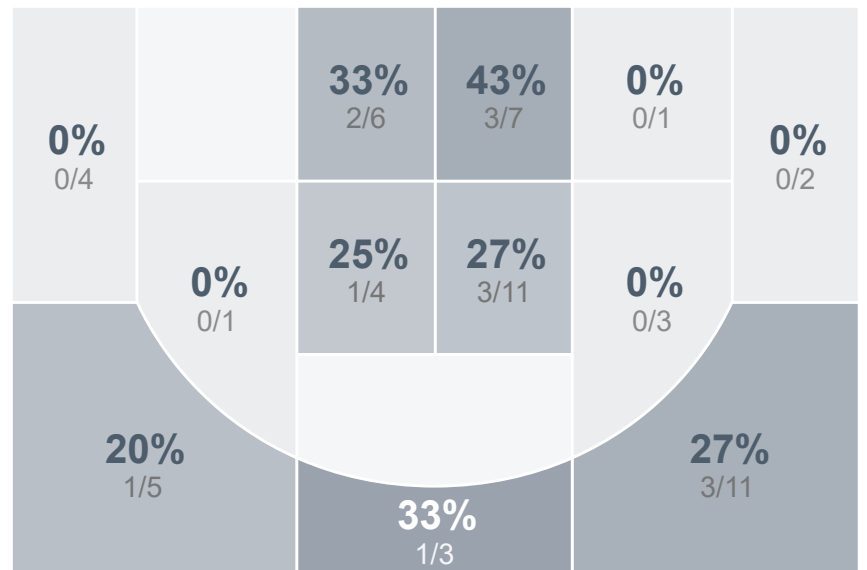

Turtle Mountain High School