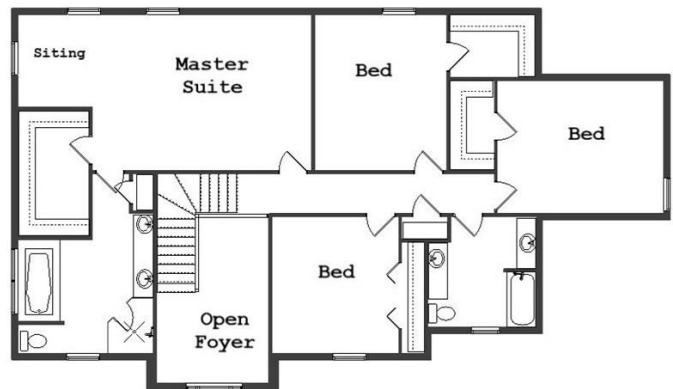

Your Land Your Style Your Home Your Way

Design + Build = Your Best Value

krausbuild.com

The Bradford Estate
3100 Sq.Ft.

The **Kraus** Company
DESIGN BUILD

248-972-5549

Copyright © 2017 Kraus Design
All Rights Reserved