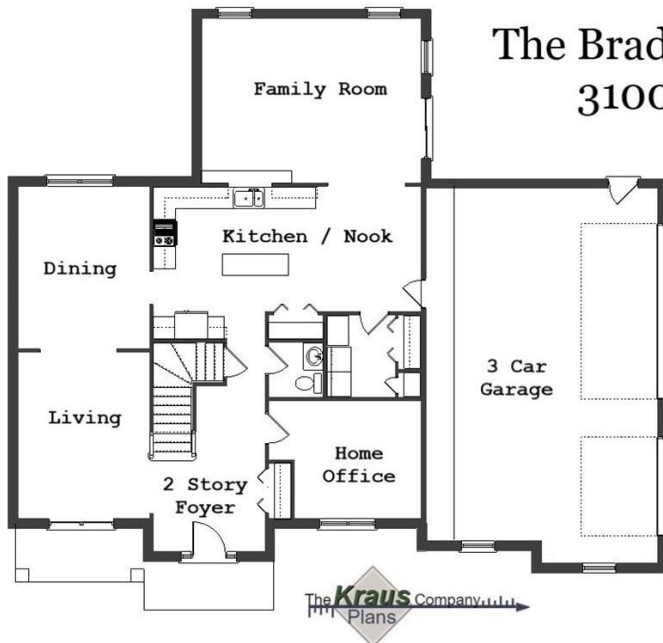

Your Land Your Style Your Home Your Way

Design + Build = Your Best Value

krausbuild.com

The Bradford Estate
3100 Sq.Ft.

The **Kraus** Company
DESIGN BUILD

248-972-5549

Copyright © 2017 Kraus Design
All Rights Reserved