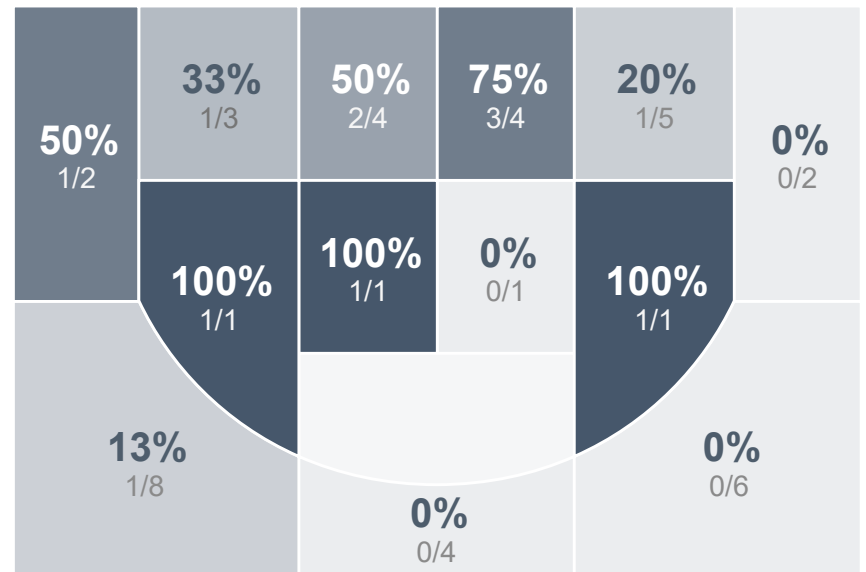

Box Score Report

WHS vs Bismarck - Dec 20, 2019 - L 53-63

Period Stats

Team	1	2	Final
WHS	21	32	53
BHS	22	41	63

Team Stats

	WHS	BHS
Field Goal %	28.6%	31.3%
Effective Field Goal %	31.0%	34.4%
2FG Made/Attempted	10/20	16/43
2FG%	50.0%	37.2%
3FG Made/Attempted	2/22	4/21
3FG%	9.1%	19.0%
FT Made/Attempted	27/39	19/27
Free Throw Percentage	69.2%	70.4%
Points Per Possession	0.63	0.72
Transition Points	0	12
Points Off Turnovers	11	24
Second Chance Points	4	5
Points in the Paint	12	26
Offensive Rebounds	9	12
Defense Rebounds	34	26
Assists	9	14
Deflections	20	25
Steals	13	17
Blocks	7	3
Turnovers	32	23
Personal Fouls	20	28
Charges Taken	0	0

Run Graph

Girls' Varsity Basketball

Bismarck

Girls' Varsity Basketball's Player Stats

Name	Pts	FG	3FG	FT	+/-	MINS	OREB	DREB	AST	DEFL	STL	BLK	TO	FOUL	CHG
#3 Shelby Meyer	19	4/11	1/7	10/11	- 3	30	1	7	2	1	2	1	3	2	0
#10 Emily Jaeger	6	1/3	0/0	4/6	- 15	13	1	1	1	1	1	0	6	4	0
#12 Bridget Carvey	5	0/5	0/4	5/6	- 11	35	1	5	1	11	4	0	6	2	0
#13 Erin Powers	0	0/0	0/0	0/0	- 6	6	0	1	1	0	0	1	1	1	0
#22 Brooklyn Douglas	10	2/5	0/2	6/6	- 3	35	0	9	3	2	4	2	8	5	0
#30 Chesni Strand	8	3/5	0/1	2/8	- 2	30	4	2	0	2	1	1	4	0	0
#33 Makia Remus	5	2/13	1/8	0/0	- 4	26	1	4	0	2	1	2	2	2	0
#40 Keeley Snellings	0	0/0	0/0	0/2	- 6	10	0	2	1	1	0	0	2	4	0