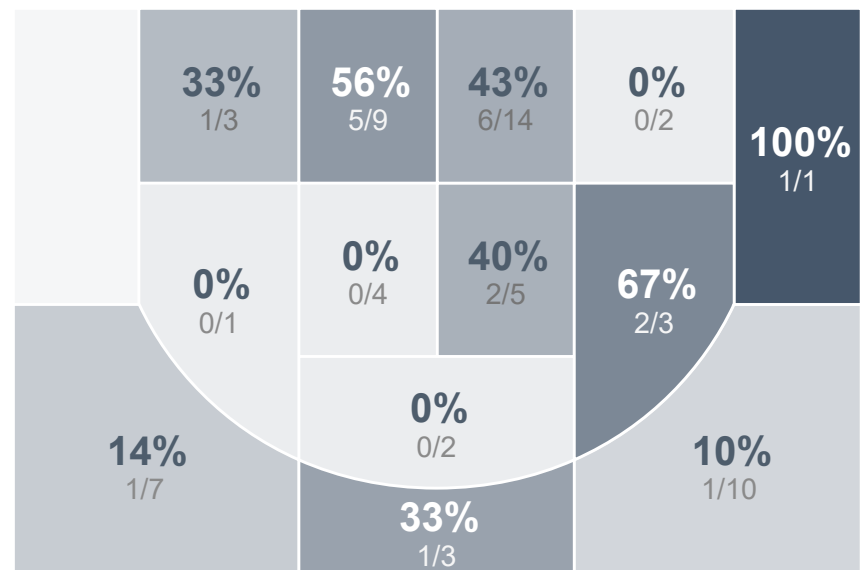

Box Score Report

WHS vs Bismarck - Dec 20, 2019 - L 53-63

Period Stats

Team	1	2	Final
WHS	21	32	53
BHS	22	41	63

Team Stats

	WHS	BHS
Field Goal %	28.6%	31.3%
Effective Field Goal %	31.0%	34.4%
2FG Made/Attempted	10/20	16/43
2FG%	50.0%	37.2%
3FG Made/Attempted	2/22	4/21
3FG%	9.1%	19.0%
FT Made/Attempted	27/39	19/27
Free Throw Percentage	69.2%	70.4%
Points Per Possession	0.63	0.72
Transition Points	0	12
Points Off Turnovers	11	24
Second Chance Points	4	5
Points in the Paint	12	26
Offensive Rebounds	9	12
Defense Rebounds	34	26
Assists	9	14
Deflections	20	25
Steals	13	17
Blocks	7	3
Turnovers	32	23
Personal Fouls	20	28
Charges Taken	0	0

Run Graph

Girls' Varsity Basketball

Bismarck

Girls' Varsity Basketball's Player Stats

Name	Pts	FG	3FG	FT	+/-	MINS	OREB	DREB	AST	DEFL	STL	BLK	TO	FOUL	CHG
#3 Shelby Meyer	19	4/11	1/7	10/11	- 3	30	1	7	2	1	2	1	3	2	0
#10 Emily Jaeger	6	1/3	0/0	4/6	- 15	13	1	1	1	1	1	0	6	4	0
#12 Bridget Carvey	5	0/5	0/4	5/6	- 11	35	1	5	1	11	4	0	6	2	0
#13 Erin Powers	0	0/0	0/0	0/0	- 6	6	0	1	1	0	0	1	1	1	0
#22 Brooklyn Douglas	10	2/5	0/2	6/6	- 3	35	0	9	3	2	4	2	8	5	0
#30 Chesni Strand	8	3/5	0/1	2/8	- 2	30	4	2	0	2	1	1	4	0	0
#33 Makia Remus	5	2/13	1/8	0/0	- 4	26	1	4	0	2	1	2	2	2	0
#40 Keeley Snellings	0	0/0	0/0	0/2	- 6	10	0	2	1	1	0	0	2	4	0