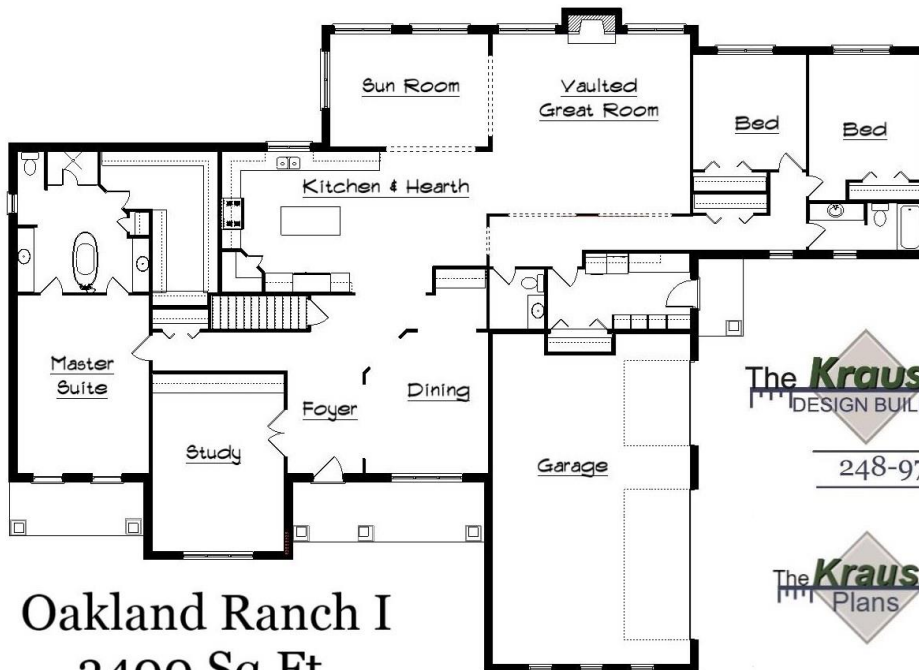

Your Land Your Style Your Home Your Way

Design + Build = Your Best Value

Oakland Ranch I
3400 Sq.Ft.

Copyright © 2019 Kraus Design Build
All Rights Reserved

Customizable Plan

The **Kraus** Company
DESIGN BUILD

248-972-5549

The **Kraus** Company
Plans

Setting the New Standard