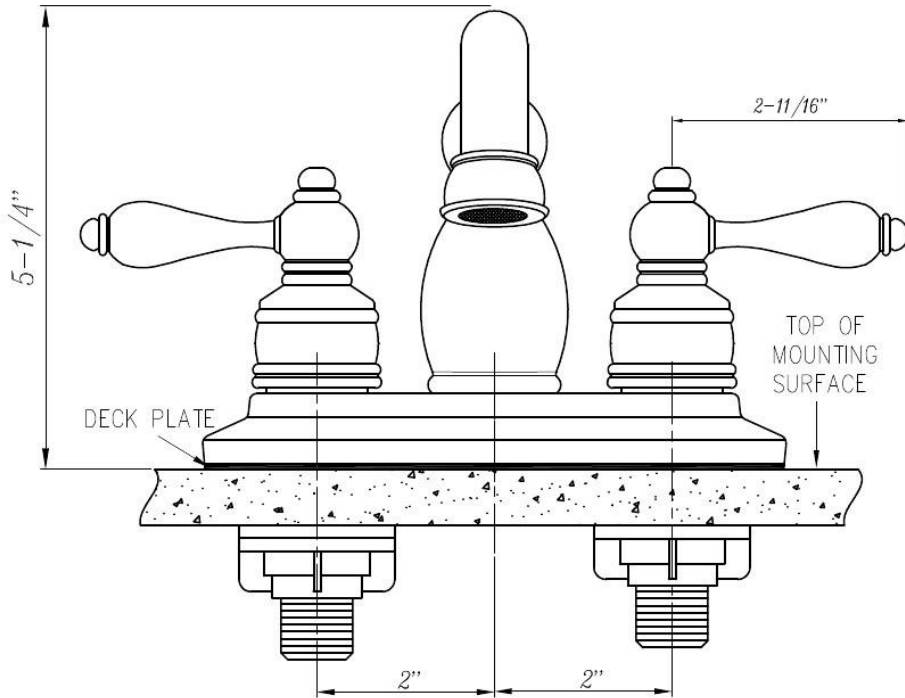

700 Series

ESCUTCHEON LENGTH