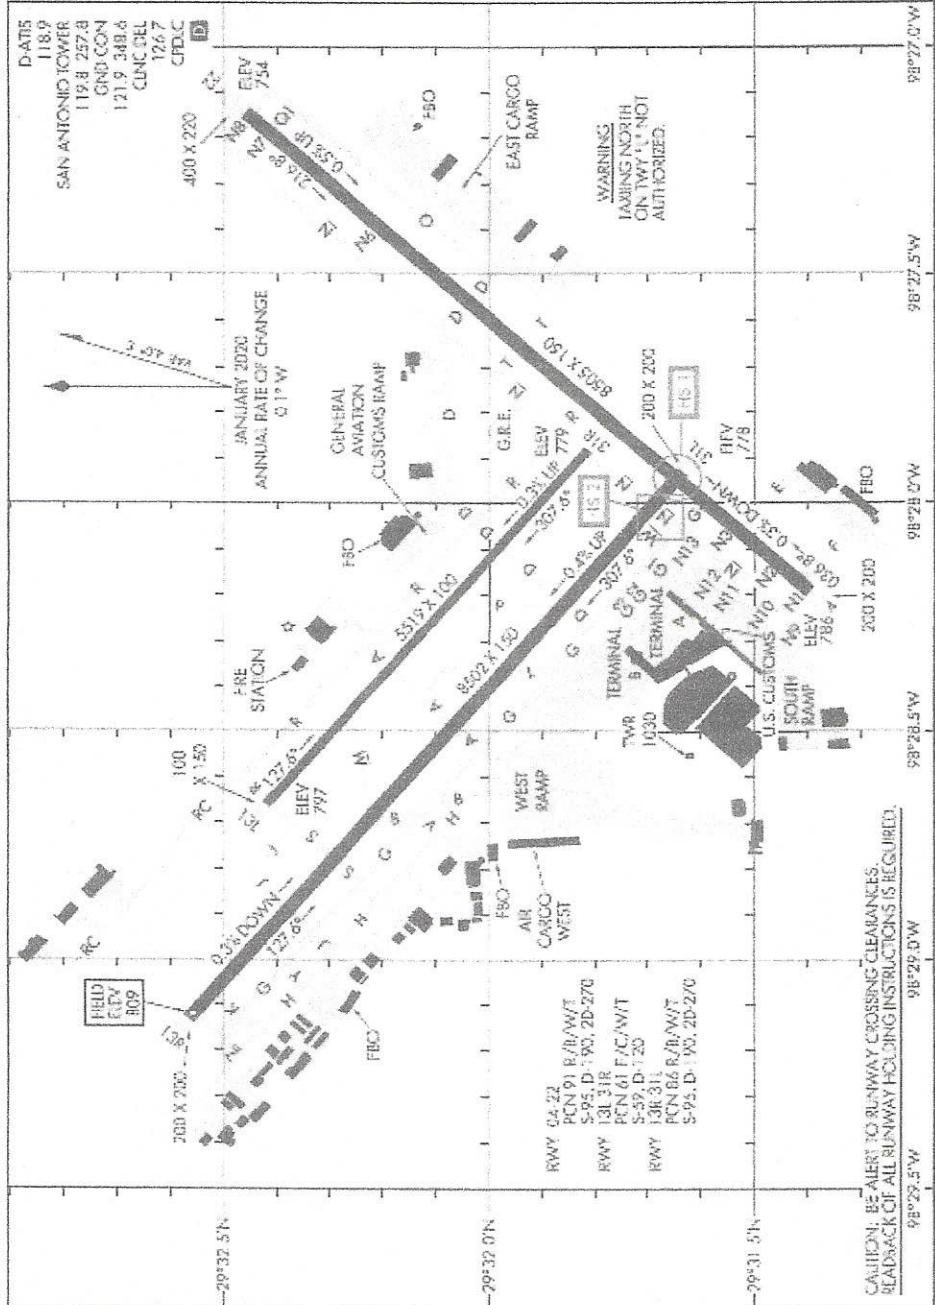

NORTH
WOOD

OAK
PARK

20084 AIRPORT DIAGRAM AL-369 (FAA) SAN ANTONIO INTL (SAT) SAN ANTONIO, TEXAS

SC-3, 23 APR 2020 to 21 MAY 2020

SC-3, 23 APR 2020 to 21 MAY 2020

AIRPORT DIAGRAM 20084 SAN ANTONIO, TEXAS SAN ANTONIO INTL (SAT)

CAUTION: BE ALERT TO RUNWAY CROSSING CLEARANCES. READBACK OF ALL RUNWAY HOLDING INSTRUCTIONS IS REQUIRED.