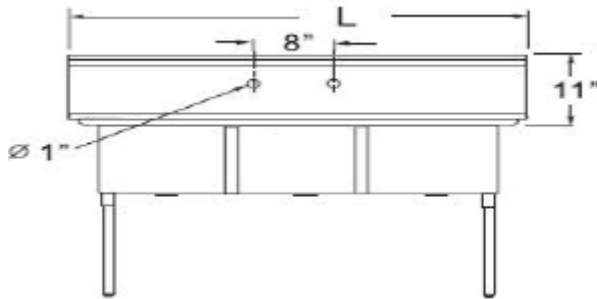

WICKETTS STAINLESS

SPECIFICATION

Stainless Steel Sink
3-TUB

- ALL MADE OF TYPE 304 STAINLESS STEEL
- STAINLESS STEEL LEGS WITH CROSS BRACING FOR FIRM SUPPORT
- EXTRA WELDED UNDER TUBS FOR LONGEVITY.
- STRAINERS INCLUDED

N
(None Board)

Three Tub Sink w/No Drain Board

Product Number	Ga	DBRD Side	DBRD length	Bowl Size (Inch)			Overall Size (Inch)		
				W	L	D	W	L	H
WE 1515-3N	18	None	None	15	15	12	21	61	45
WE 1818-3N	18	None	None	18	18	12	24	60	45
WH 2424-3N	16	None	None	24	24	14	30	78	45