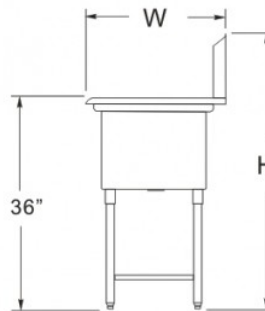

N
(None Board)

Three Tub Sink w/No Drain Board

Product Number	Ga	DBRD Side	DBRD length	Bowl Size (Inch)			Overall Size (Inch)		
				W	L	D	W	L	H
WE 1515-3N	18	None	None	15	15	12	21	61	45
WE 1818-3N	18	None	None	18	18	12	24	60	45
WH 2424-3N	16	None	None	24	24	14	30	78	45