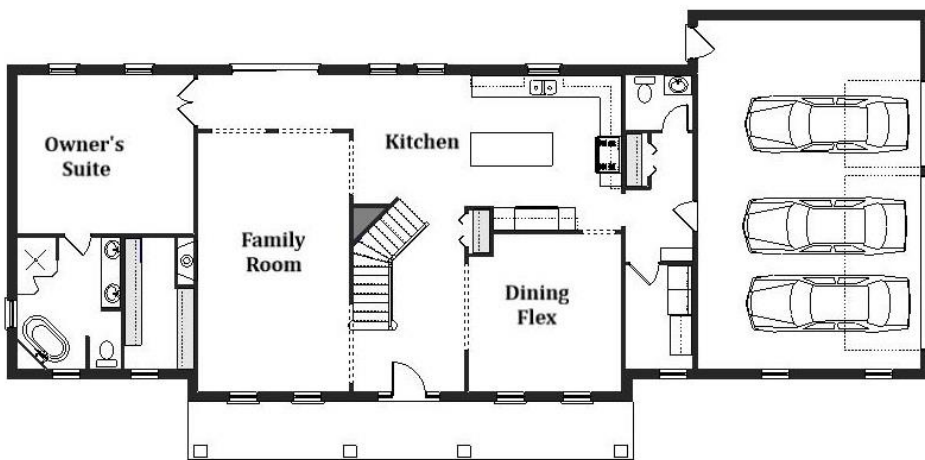

Your Land Your Style Your Home Your Way
Design + Build = Your Best Value

The Alpharetta Ferry
2650 Sq.Ft.

Copyright © 2019 Kraus Design Build
All Rights Reserved

Customizable Plan
to Meet Your Needs

The **Kraus** Company
DESIGN BUILD