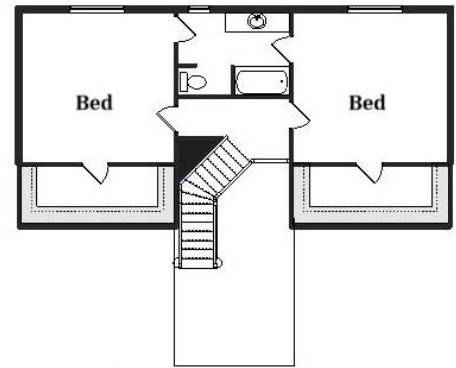

Your Land Your Style Your Home Your Way
Design + Build = Your Best Value

The Alpharetta Ferry
2650 Sq.Ft.

Copyright © 2019 Kraus Design Build
All Rights Reserved

Customizable Plan
to Meet Your Needs

The **Kraus** Company
DESIGN BUILD