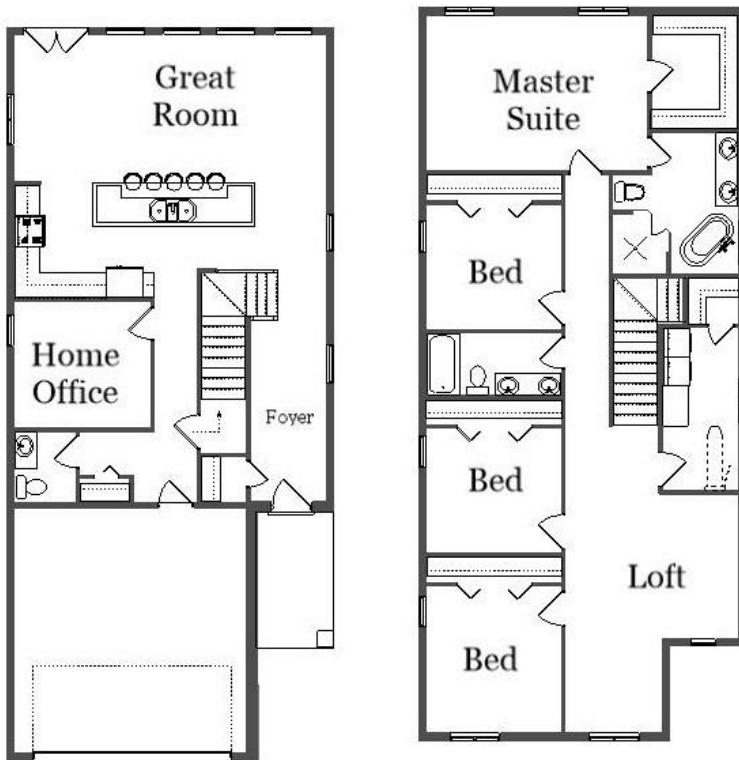

Your Land Your Style Your Home Your Way
Design + Build = Your Best Value

In Town 4003 FE
2425 Sq.Ft.
4 Bedroom

40'+ x 120'+ Lot

Copyright © 2018 Kraus Design
All Rights Reserved

KRAUS
DESIGN + BUILD

248-972-5549

Copyright © 2018 Kraus Design
All Rights Reserved

Setting the New Standard