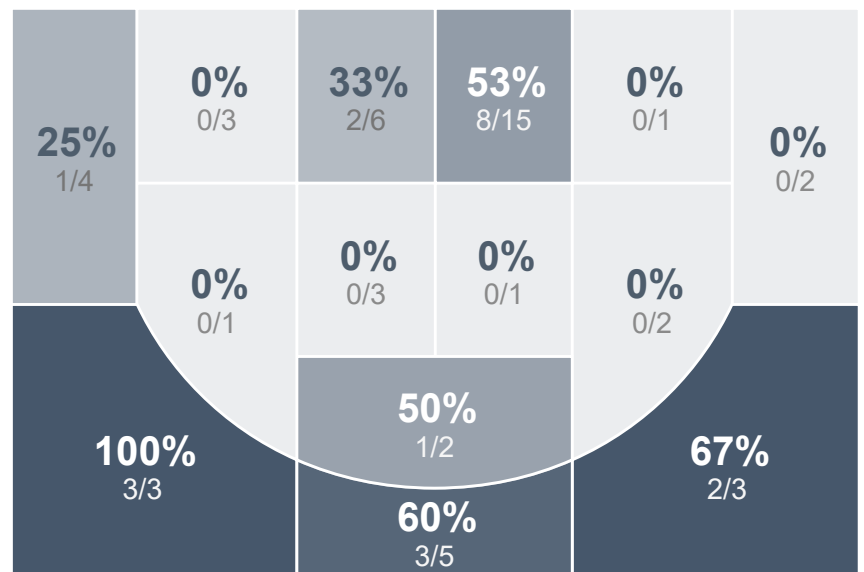

Box Score Report

LHS vs Bismarck Century - Feb 12, 2021 - L 54-72

Period Stats

Team	1	2	Final
LHS	30	24	54
CHS	29	43	72

Run Graph

Team Stats

	LHS	CHS
Field Goal %	34.6%	39.2%
Effective Field Goal %	42.3%	48.0%
2FG Made/Attempted	10/29	11/34
2FG%	34.5%	32.4%
3FG Made/Attempted	8/23	9/17
3FG%	34.8%	52.9%
FT Made/Attempted	10/12	23/27
Free Throw Percentage	83.3%	85.2%
Points Per Possession	0.75	1.05
Transition Points	9	0
Points Off Turnovers	7	19
Second Chance Points	6	4
Points in the Paint	16	20
Offensive Rebounds	5	4
Defense Rebounds	28	28
Assists	11	11
Deflections	5	7
Steals	5	13
Blocks	5	2
Turnovers	19	9
Personal Fouls	20	13
Charges Taken	1	1

LEGACY GIRLS VARSITY

Bismarck Century High School

LEGACY GIRLS VARSITY's Player Stats

Name	Pts	FG	3FG	FT	+/-	MINS	OREB	DREB	AST	DEFL	STL	BLK	TO	FOUL	CHG
#11 Hailyn Weigel	3	1/4	1/4	0/0	- 2	14	1	1	1	0	0	2	0	0	0
#14 Breena Sand	8	3/9	1/5	1/2	- 18	28	1	3	0	0	0	1	3	2	0
#22 Alyssa Eckroth	11	2/6	2/4	5/5	- 12	25	1	1	2	0	0	0	5	3	0
#23 Arianna Berryhill	16	5/15	4/8	2/2	- 1	29	0	1	5	1	2	1	1	5	1
#30 Jaiden Baker	7	3/10	0/1	1/2	- 15	30	0	11	2	3	1	1	4	3	0
#35 Ashley Guthmiller	0	0/0	0/0	0/0	- 23	23	1	0	0	1	1	0	4	3	0
#44 Hannah Stymeist	6	3/5	0/1	0/0	- 15	25	0	3	1	0	1	0	1	2	0
#45 Alece Blazek	3	1/3	0/0	1/1	- 4	14	0	5	0	0	0	0	1	2	0