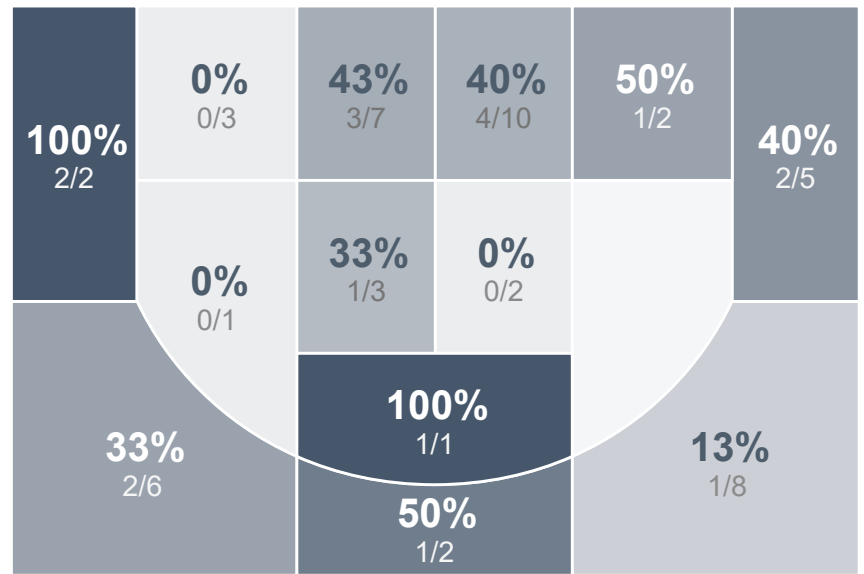

Box Score Report

LHS vs Bismarck Century - Feb 12, 2021 - L 54-72

Period Stats

Team	1	2	Final
LHS	30	24	54
CHS	29	43	72

Run Graph

Team Stats

	LHS	CHS
Field Goal %	34.6%	39.2%
Effective Field Goal %	42.3%	48.0%
2FG Made/Attempted	10/29	11/34
2FG%	34.5%	32.4%
3FG Made/Attempted	8/23	9/17
3FG%	34.8%	52.9%
FT Made/Attempted	10/12	23/27
Free Throw Percentage	83.3%	85.2%
Points Per Possession	0.75	1.05
Transition Points	9	0
Points Off Turnovers	7	19
Second Chance Points	6	4
Points in the Paint	16	20
Offensive Rebounds	5	4
Defense Rebounds	28	28
Assists	11	11
Deflections	5	7
Steals	5	13
Blocks	5	2
Turnovers	19	9
Personal Fouls	20	13
Charges Taken	1	1

LEGACY GIRLS VARSITY

Bismarck Century High School

LEGACY GIRLS VARSITY's Player Stats

Name	Pts	FG	3FG	FT	+/-	MINS	OREB	DREB	AST	DEFL	STL	BLK	TO	FOUL	CHG
#11 Hailyn Weigel	3	1/4	1/4	0/0	- 2	14	1	1	1	0	0	2	0	0	0
#14 Breena Sand	8	3/9	1/5	1/2	- 18	28	1	3	0	0	0	1	3	2	0
#22 Alyssa Eckroth	11	2/6	2/4	5/5	- 12	25	1	1	2	0	0	0	5	3	0
#23 Arianna Berryhill	16	5/15	4/8	2/2	- 1	29	0	1	5	1	2	1	1	5	1
#30 Jaiden Baker	7	3/10	0/1	1/2	- 15	30	0	11	2	3	1	1	4	3	0
#35 Ashley Guthmiller	0	0/0	0/0	0/0	- 23	23	1	0	0	1	1	0	4	3	0
#44 Hannah Stymeist	6	3/5	0/1	0/0	- 15	25	0	3	1	0	1	0	1	2	0
#45 Alece Blazek	3	1/3	0/0	1/1	- 4	14	0	5	0	0	0	0	1	2	0