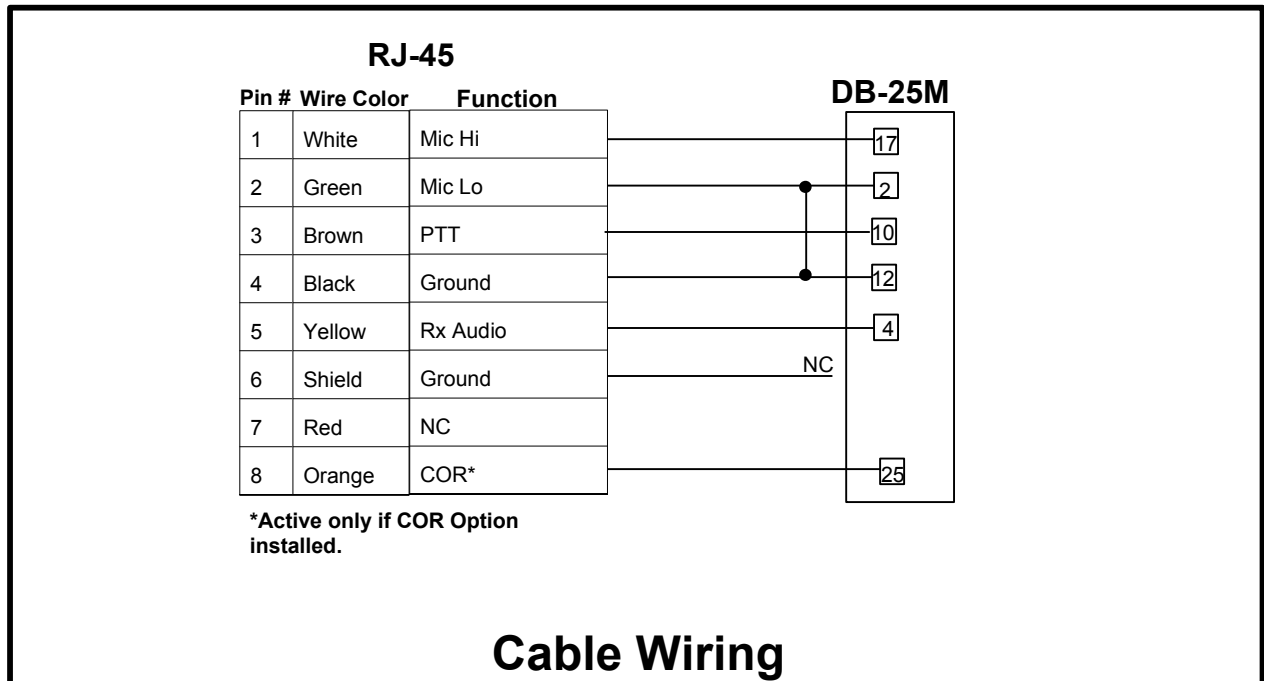

Radio Interface Cable

For NCS-C250 Mobile Multi-Switcher

NCS Model Number

NCS-250-MUA-XX

Compatible Radios:

Motorola XTL5000 Consolelette

Motorola Spectra/Spectra Plus Consolelette

Motorola APX Consolelette

Notes:

- XTL-5000/Astro Spectra/Spectra Plus Consolettes:** Connect this cable to Accessory Port 2 (DB-25) on the rear of the consolelette.
- APX Consolelette:** Connect this cable to Accessory Port 1 (DB-25) on the rear of the consolelette.