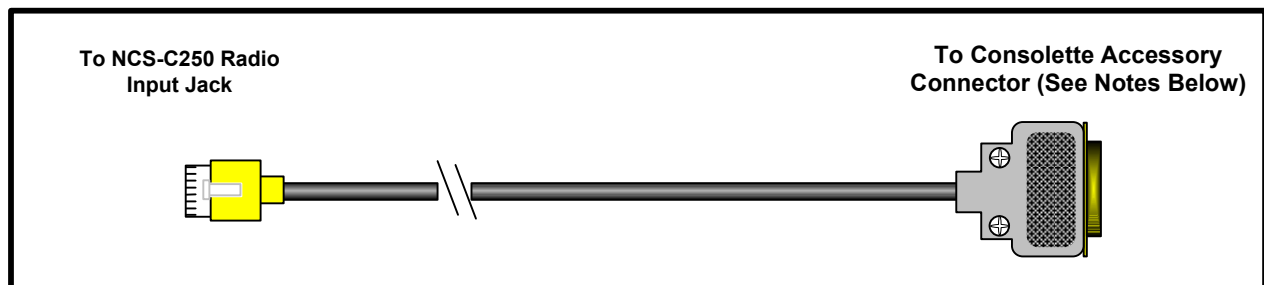

Radio Interface Cable

For NCS-C250 Mobile Multi-Switcher

NCS Model Number

NCS-250-MUA-XX

Compatible Radios:

Motorola XTL5000 Consolelette

Motorola Spectra/Spectra Plus Consolelette

Motorola APX Consolelette

Notes:

- XTL-5000/Astro Spectra/Spectra Plus Consolettes:** Connect this cable to Accessory Port 2 (DB-25) on the rear of the consolelette.
- APX Consolelette:** Connect this cable to Accessory Port 1 (DB-25) on the rear of the consolelette.