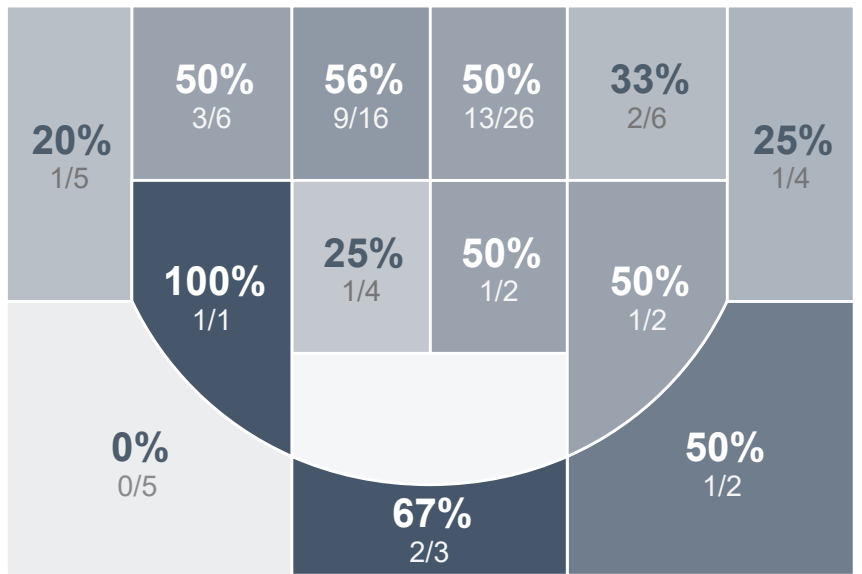

LEGACY GIRLS VARSITY