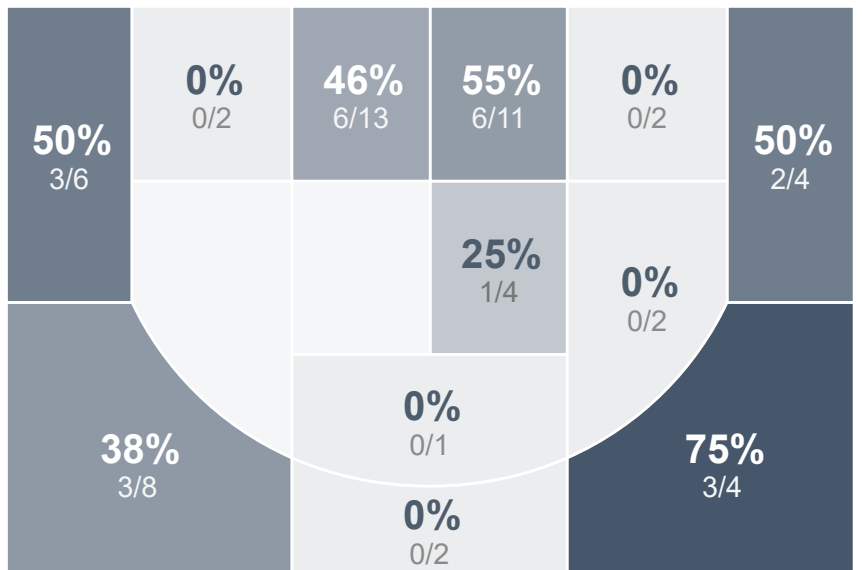

Minot High School