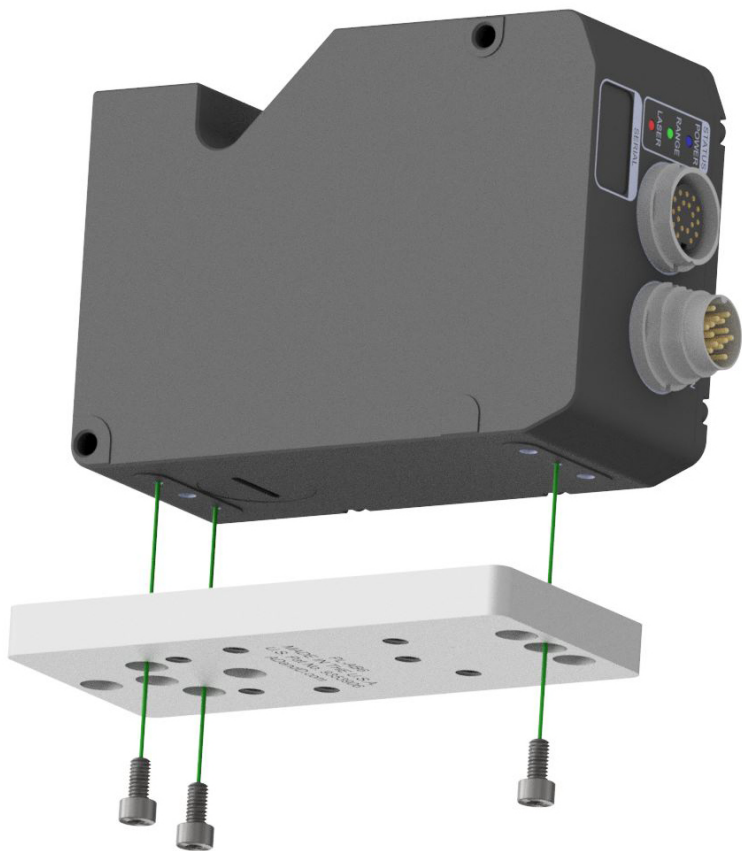

ADandD P/N PL-AB6

Mounting for LMI Gocator 2510

Mounts with included (3) S.H.C.S. - M4-0.7mm X 8mm 18-8SS

Sample Setup Application