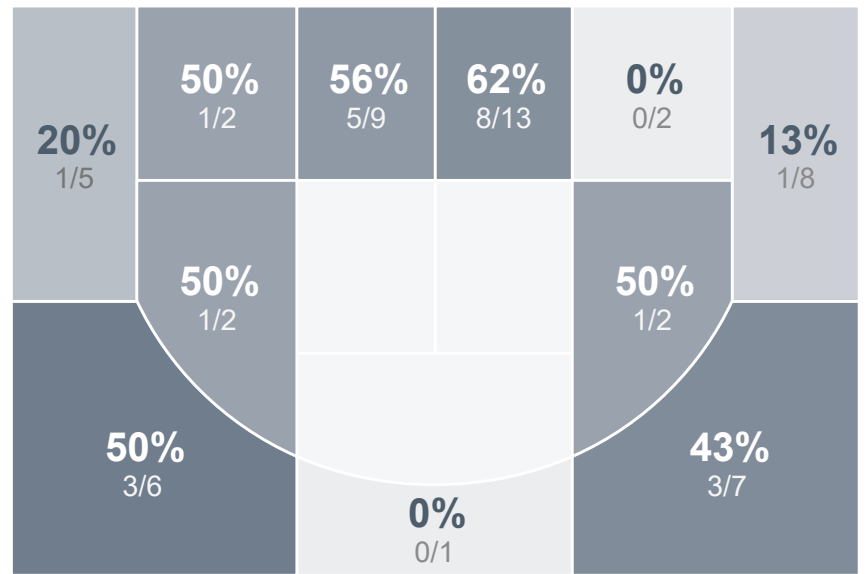

Century Patriots Girls Basketball