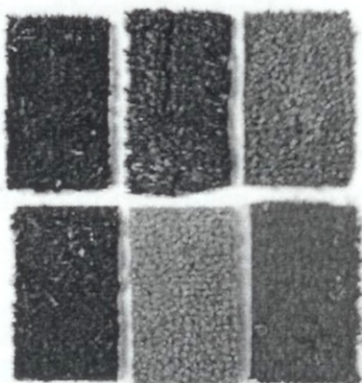

We Have The Solutions, Talk To Us On
0800 328 0315
 International +44 (0)1325 380884

[Enquiries](#) [Home](#)

Coloured Coir Matting

Special Price on Black Coir
Only £39 per square metre

Don't miss out on this chance to create a stylish entrance with black coloured coir matting. 17mm thick with PVC backing. Our special offer

price is only £39 per square metre including VAT. Limited stock so call

now on 0800 328 0315 (Freephone UK) to order yours.

[Enlarge image](#)

More Colours

Regular stock available in a choice of 7 colours.

This coir entrance matting is 17mm thick and can be cut to any length from 2m wide rolls.

Colours available: Red, Blue, Brown, Natural, Grey and Black.

£45.00 per square metre incl. VAT.

Call us for free on 0800 328 0315 to request free samples.