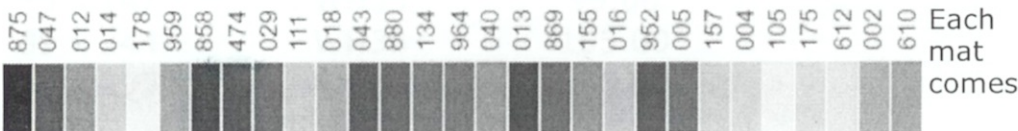

complete with a 2 year guarantee against manufacturing defects. They are flame retardant to BS 4790:1987.

Vic Says..

More [free advice](#) from Vic.

ULTIMATE CLEARANCE
Of Carpet Tiles

Endless Colours
Quality Brands
Bargains Galore

Amazing Prices

Click for www.carpettile.co.uk

[Carpet Tile Clearance](#)

Easy Payment With

And other methods

Part Of The
[Carpet Time Group](#)

© Copyright 1999-2011 Doormats UK. All rights reserved
Disclaimer

Information on this site is subject to change at any time without notice. The publishers accept no liability for loss or injury arising from the use of information on these pages. All prices exclude delivery and VAT unless stated otherwise. All sizes are approximate. Pictures of products are for guidance only. Colours cannot be reproduced accurately on-screen due to technical reasons. We endeavour to keep all information up to date but cannot guarantee availability of any product.