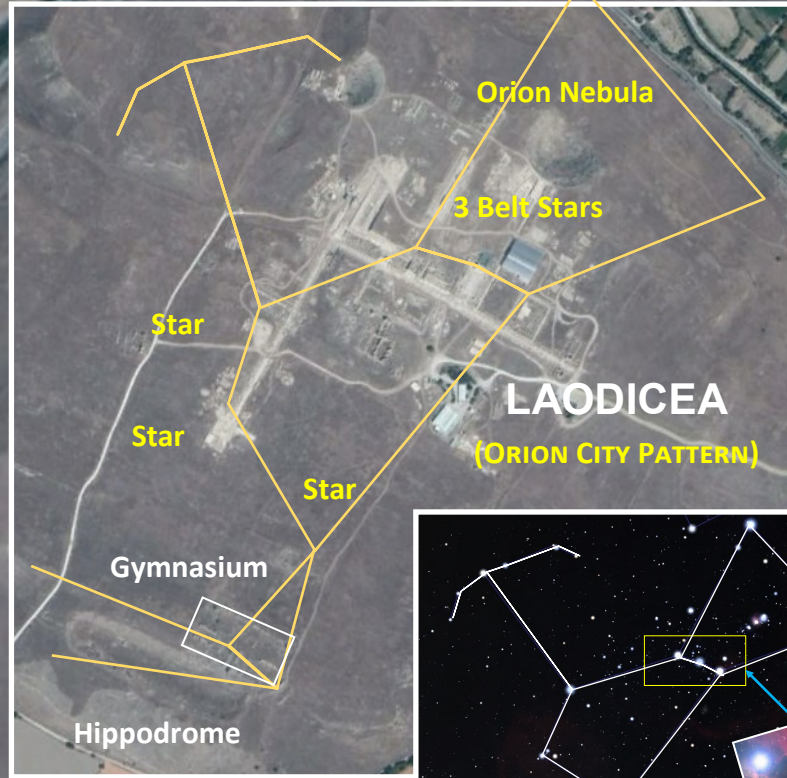

LAODICEA CELESTIAL STAR MAP

The purpose of this illustration is to strongly suggest that the environment of the ancient city of Laodicea is configured to the Orion constellation. The ancient city was centered on an approximate 1 square mile platform that incorporates the many temples and main avenues. Based on aerial observation from Google Earth, it would appear that the location has several layers of motifs that this study will touch upon. First, the core of the city had 3 main temples lined up adjacent to the main street. These 3 temples appear to correspond to the 3 Belt Stars of Orion in size and thus also to the Great Pyramids of Giza. Based on this scale, the constellation of Orion would thus match the overlay and with 2 additional and amazing correspondence. The hippodrome would correspond to the position and length of Orion's 'Torch'. The Orion Nebula and Member would correspond to the Great Theater and the Sphinx position would correspond to the stars in this place of Orion. The other amazing overlay is that the core of the 3 main temples also constitutes the 7 total structures that correspond to the Pleiades Star Cluster. This is an example of how the Ancients know of the male-female, positive-negative and cosmic fusion that occurs with Orion as the male agent and the Pleiades with the female agent. Lastly the entire square mile delineation has the main street grids that also approximate the Cosmic Cardinal Points of the Galactic Meridian and the Celestial Meridian that. In another illustration, it will be suggested also that the entire square mile configuration appears to depict both a 'pyramid' of the All-Seeing' and that of a 'Devil' face when the entire site is rotated 45 degrees to the east.

ORION CELESTIAL CITY MOTIF OF THE ELOHIM

Exact mirror orientation as 'Orion' motif in Pergamon

— Orion Outline
— Pleiades Outline

Lesser Theater

Great Theater

'ORION NEBULA'
MEETING PLACE OF
DIVINE COUNCIL?