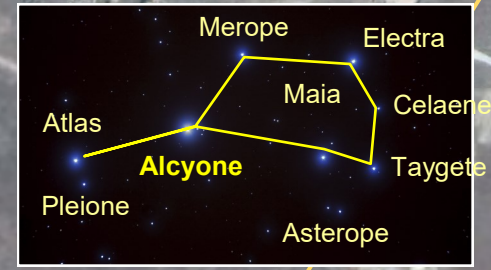

PLEIADES PATTERN

33°