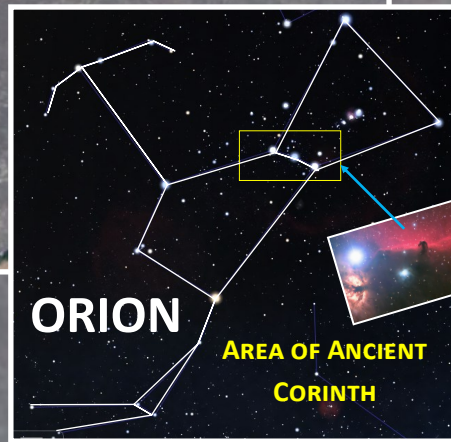

LAODICEA CELESTIAL STAR MAP

The purpose of this illustration is to strongly suggest that the environment of the ancient city of Laodicea is configured to the Orion constellation. The ancient city was centered on an approximate 1 square mile platform that incorporates the many temples and main avenues. Based on aerial observation from Google Earth, it would appear that the location has several layers of motifs that this study will touch upon. First, the core of the city had 3 main temples lined up adjacent to the main street. These 3 temples appear to correspond to the 3 Belt Stars of Orion in size and thus also to the Great Pyramids of Giza. Based on this scale, the constellation of Orion would thus match the overlay and with 2 additional and amazing correspondence. The hippodrome would correspond to the position and length of Orion's 'Torch'. The Orion Nebula and Member would correspond to the Great Theater and the Sphinx position would correspond to the stars in this place of Orion. The other amazing overlay is that the core of the 3 main temples also constitutes the 7 total structures that correspond to the Pleiades Star Cluster. This is an example of how the Ancients know of the male-female, positive-negative and cosmic fusion that occurs with Orion as the male agent and the Pleiades with the female agent. Lastly the entire square mile delineation has the main street grids that also approximate the Cosmic Cardinal Points of the Galactic Meridian and the Celestial Meridian that. In another illustration, it will be suggested also that the entire square mile configuration appears to depict both a 'pyramid' of the All-Seeing' and that of a 'Devil' face when the entire site is rotated 45 degrees to the east.

ORION CELESTIAL CITY MOTIF OF THE ELOHIM

Exact mirror orientation as 'Orion' motif in Pergamon

— Orion Outline
— Pleiades Outline

Lesser Theater

Great Theater

'ORION NEBULA'
MEETING PLACE OF
DIVINE COUNCIL?