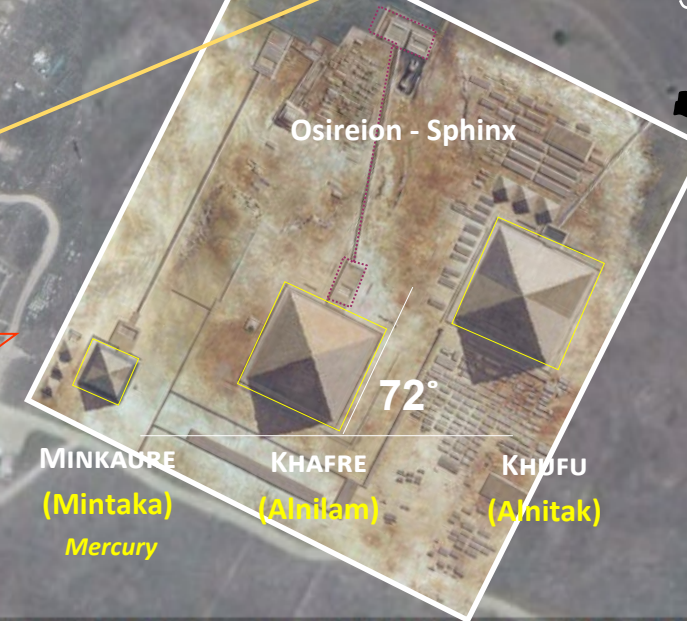

LAODICEA CELESTIAL STAR MAP

The purpose of this illustration is to strongly suggest that the environment of the ancient city of Laodicea is configured to the Orion constellation. The ancient city was centered on an approximate 1 square mile platform that incorporates the many temples and main avenues. Based on aerial observation from Google Earth, it would appear that the location has several layers of motifs that this study will touch upon. First, the core of the city had 3 main temples lined up adjacent to the main street. These 3 temples appear to correspond to the 3 Belt Stars of Orion in size and thus also to the Great Pyramids of Giza. Based on this scale, the constellation of Orion would thus match the overlay and with 2 additional and amazing correspondence. The hippodrome would correspond to the position and length of Orion's 'Torch'. The Orion Nebula and Member would correspond to the Great Theater and the Sphinx position would correspond to the stars in this place of Orion. The other amazing overlay is that the core of the 3 main temples also constitutes the 7 total structures that correspond to the Pleiades Star Cluster. This is an example of how the Ancients know of the male-female, positive-negative and cosmic fusion that occurs with Orion as the male agent and the Pleiades with the female agent. Lastly the entire square mile delineation has the main street grids that also approximate the Cosmic Cardinal Points of the Galactic Meridian and the Celestial Meridian that. In another illustration, it will be suggested also that the entire square mile configuration appears to depict both a 'pyramid' of the All-Seeing' and that of a 'Devil' face when the entire site is rotated 45 degrees to the east.

ORION CELESTIAL CITY MOTIF OF THE ELOHIM