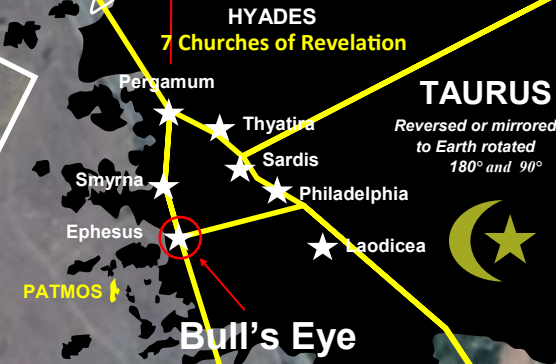

Reversed or mirrored to Earth rotated 180° and 90°

© Composition and Some Graphics by
LUIS B. VEGA
vegapost@hotmail.com
www.PostScripts.org
FOR ILLUSTRATION PURPOSES ONLY

Main Sources
Earth.Google.com
Wikipedia.com