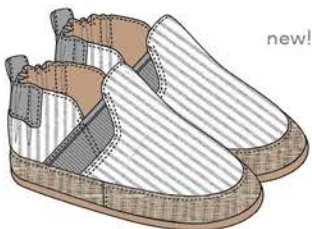

FASHION

HARBOR
grey seersucker | RBB20293
espadrilles