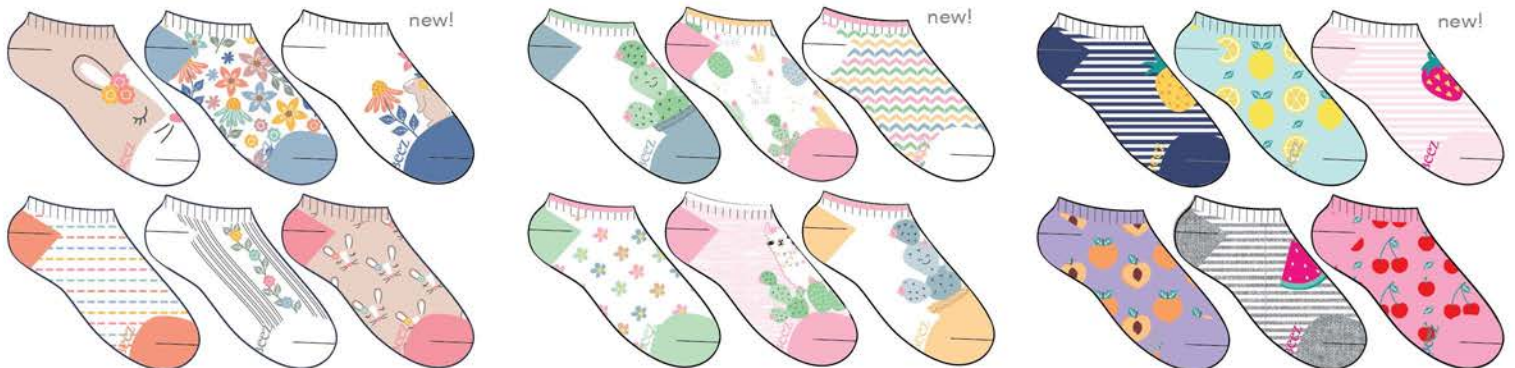

COSMIC GLOW NS

cotton rich | RBB20231

(not available in size 9-11)

SHARK FRENZY NS

cotton rich | RBB20462

(size 9-11 not available)

ROBEEZ® GIRLS 6PK SOCKS

6 PACK: US WS \$7 | MSRP 14 // CA WS \$9 | MSRP \$18.50

SIZES: 5-6.5, 6-7.5, 7-8.5, 8-9.5, 9-11

ATHLETIC

EVERYDAY ATHLETIC NS

cotton rich | RBG20471

*mesh detail
*arch support

EVERYDAY ATHLETIC QTR

cotton rich | RBG20472

*mesh detail
*arch support
*rib top

FASHION

HOPSY'S GARDEN NS

cotton rich | RBG20463

(not available in size 9-11)

LITTLE CACTUS NS

cotton rich | RBG20424

(size 9-11 not available)

A LITTLE FRUITY NS