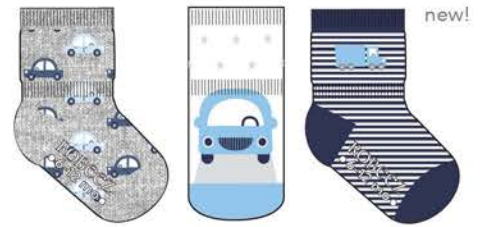

BUMPER TO BUMPER
cotton rich | RBB20392