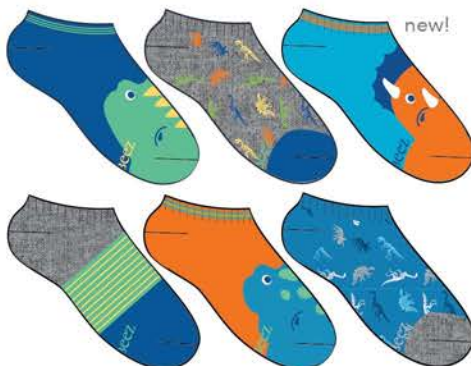

cotton rich | RBG17930

(not available in size 9-11)

ROBEEZ® BOYS 6PK SOCKS

6 PACK: US WS \$7 | MSRP 14 // CA WS \$9 | MSRP \$18.50

SIZES: 5-6.5, 6-7.5, 7-8.5, 8-9.5, 9-11

ATHLETIC

EVERYDAY ATHLETIC NS

cotton rich | RBB20469

- *mesh detail
- *arch support

EVERYDAY ATHLETIC QTR

cotton rich | RBB20470

- *mesh detail
- *arch support
- *rib top

FASHION

TEAM DINO NS

cotton rich | RBB20417

(not available in size 9-11)

COSMIC GLOW NS

cotton rich | RBB20231

(not available in size 9-11)

SHARK FRENZY NS

cotton rich | RBB20462

(size 9-11 not available)

ROBEEZ® GIRLS 6PK SOCKS

6 PACK: US WS \$7 | MSRP 14 // CA WS \$9 | MSRP \$18.50