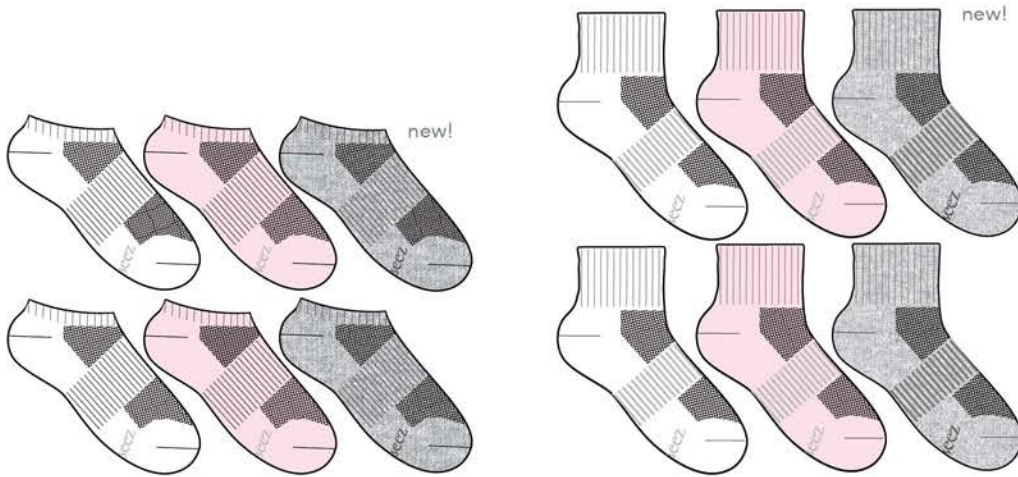

COSMIC GLOW NS

cotton rich | RBB20231

(not available in size 9-11)

SHARK FRENZY NS

cotton rich | RBB20462

(size 9-11 not available)

ROBEEZ® GIRLS 6PK SOCKS

6 PACK: US WS \$7 | MSRP 14 // CA WS \$9 | MSRP \$18.50

SIZES: 5-6.5, 6-7.5, 7-8.5, 8-9.5, 9-11

ATHLETIC

EVERYDAY ATHLETIC NS

cotton rich | RBG20471

*mesh detail
*arch support

EVERYDAY ATHLETIC QTR

cotton rich | RBG20472

*mesh detail
*arch support
*rib top