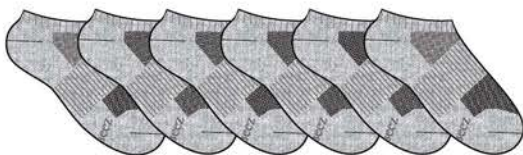

cotton rich | RBN19094-N

*mesh top
*arch support

SOLID QUARTER - WHITE

cotton rich | RBN19098-N

*rib top
*mesh detail
*arch support

SOLID CREW - WHITE

cotton rich | RBN19095-N

*rib top
*mesh detail
*arch support