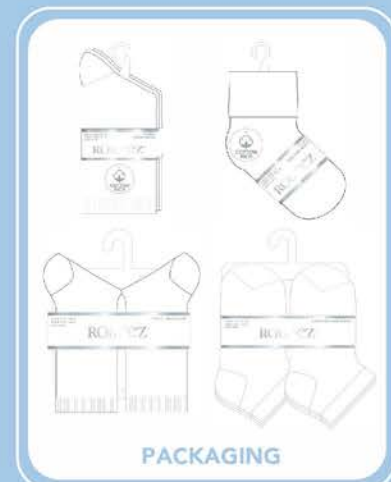

Elastic gather
at ankle ensures
socks stay on

Knit in logo
to toe edge

Seamless toe
for better
comfort

KIDS SOCKS

CM	IN	SIZE	AGE
15.3	6	5-6.5	12-24 mo
17.8	7	6-7.5	2-4 yrs
20.3	8	7-8.5	4-6 yrs
22.9	9	8-9.5	6-10 yrs
25.4	10	9-11	11+ yrs