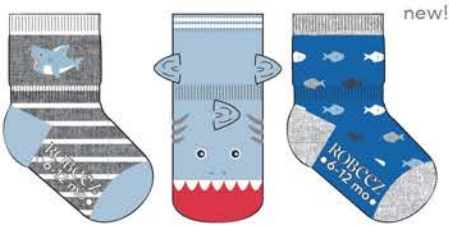

ROBEEZ®

ROBEEZ® BOYS 3PK SOCKS

3 PACK: US WS \$5 | MSRP \$10 // CA WS \$6.50 | MSRP \$14

SIZES: 0-6M, 6-12M, 12-24M

CORE

BOYS BASIC
cotton rich | 3149312
**rib pattern*

GOES WITH EVERYTHING
cotton rich | 4648312
**rib top*

DAILY DAVE
cotton rich | 6485312
**rib top*

BODEN'S TRIO - WHITE
cotton rich | RBB13002
**rib pattern*

HUNTER & RHYO
cotton rich | RBB13000
**3D ears*

FASHION

SEBASTIAN'S
cotton rich | RBB20188
**3D fins*

PUPPY LOVE
cotton rich | RBB20377
**3D ears*

BUMPER TO BUMPER
cotton rich | RBB20392

FISHING TIME
cotton rich | RBB20383

TURTLE-Y CUTE
cotton rich | RBB20388
**woven label*

ROBEEZ® GIRLS 3PK SOCKS

3 PACK: US WS \$5 | MSRP \$10 // CA WS \$6.50 | MSRP \$14