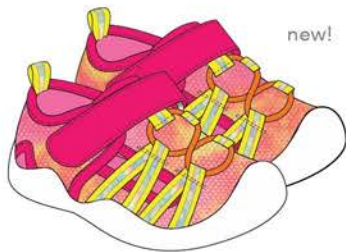

GIRLS

ICE DYE

pink spandex | RBG20370