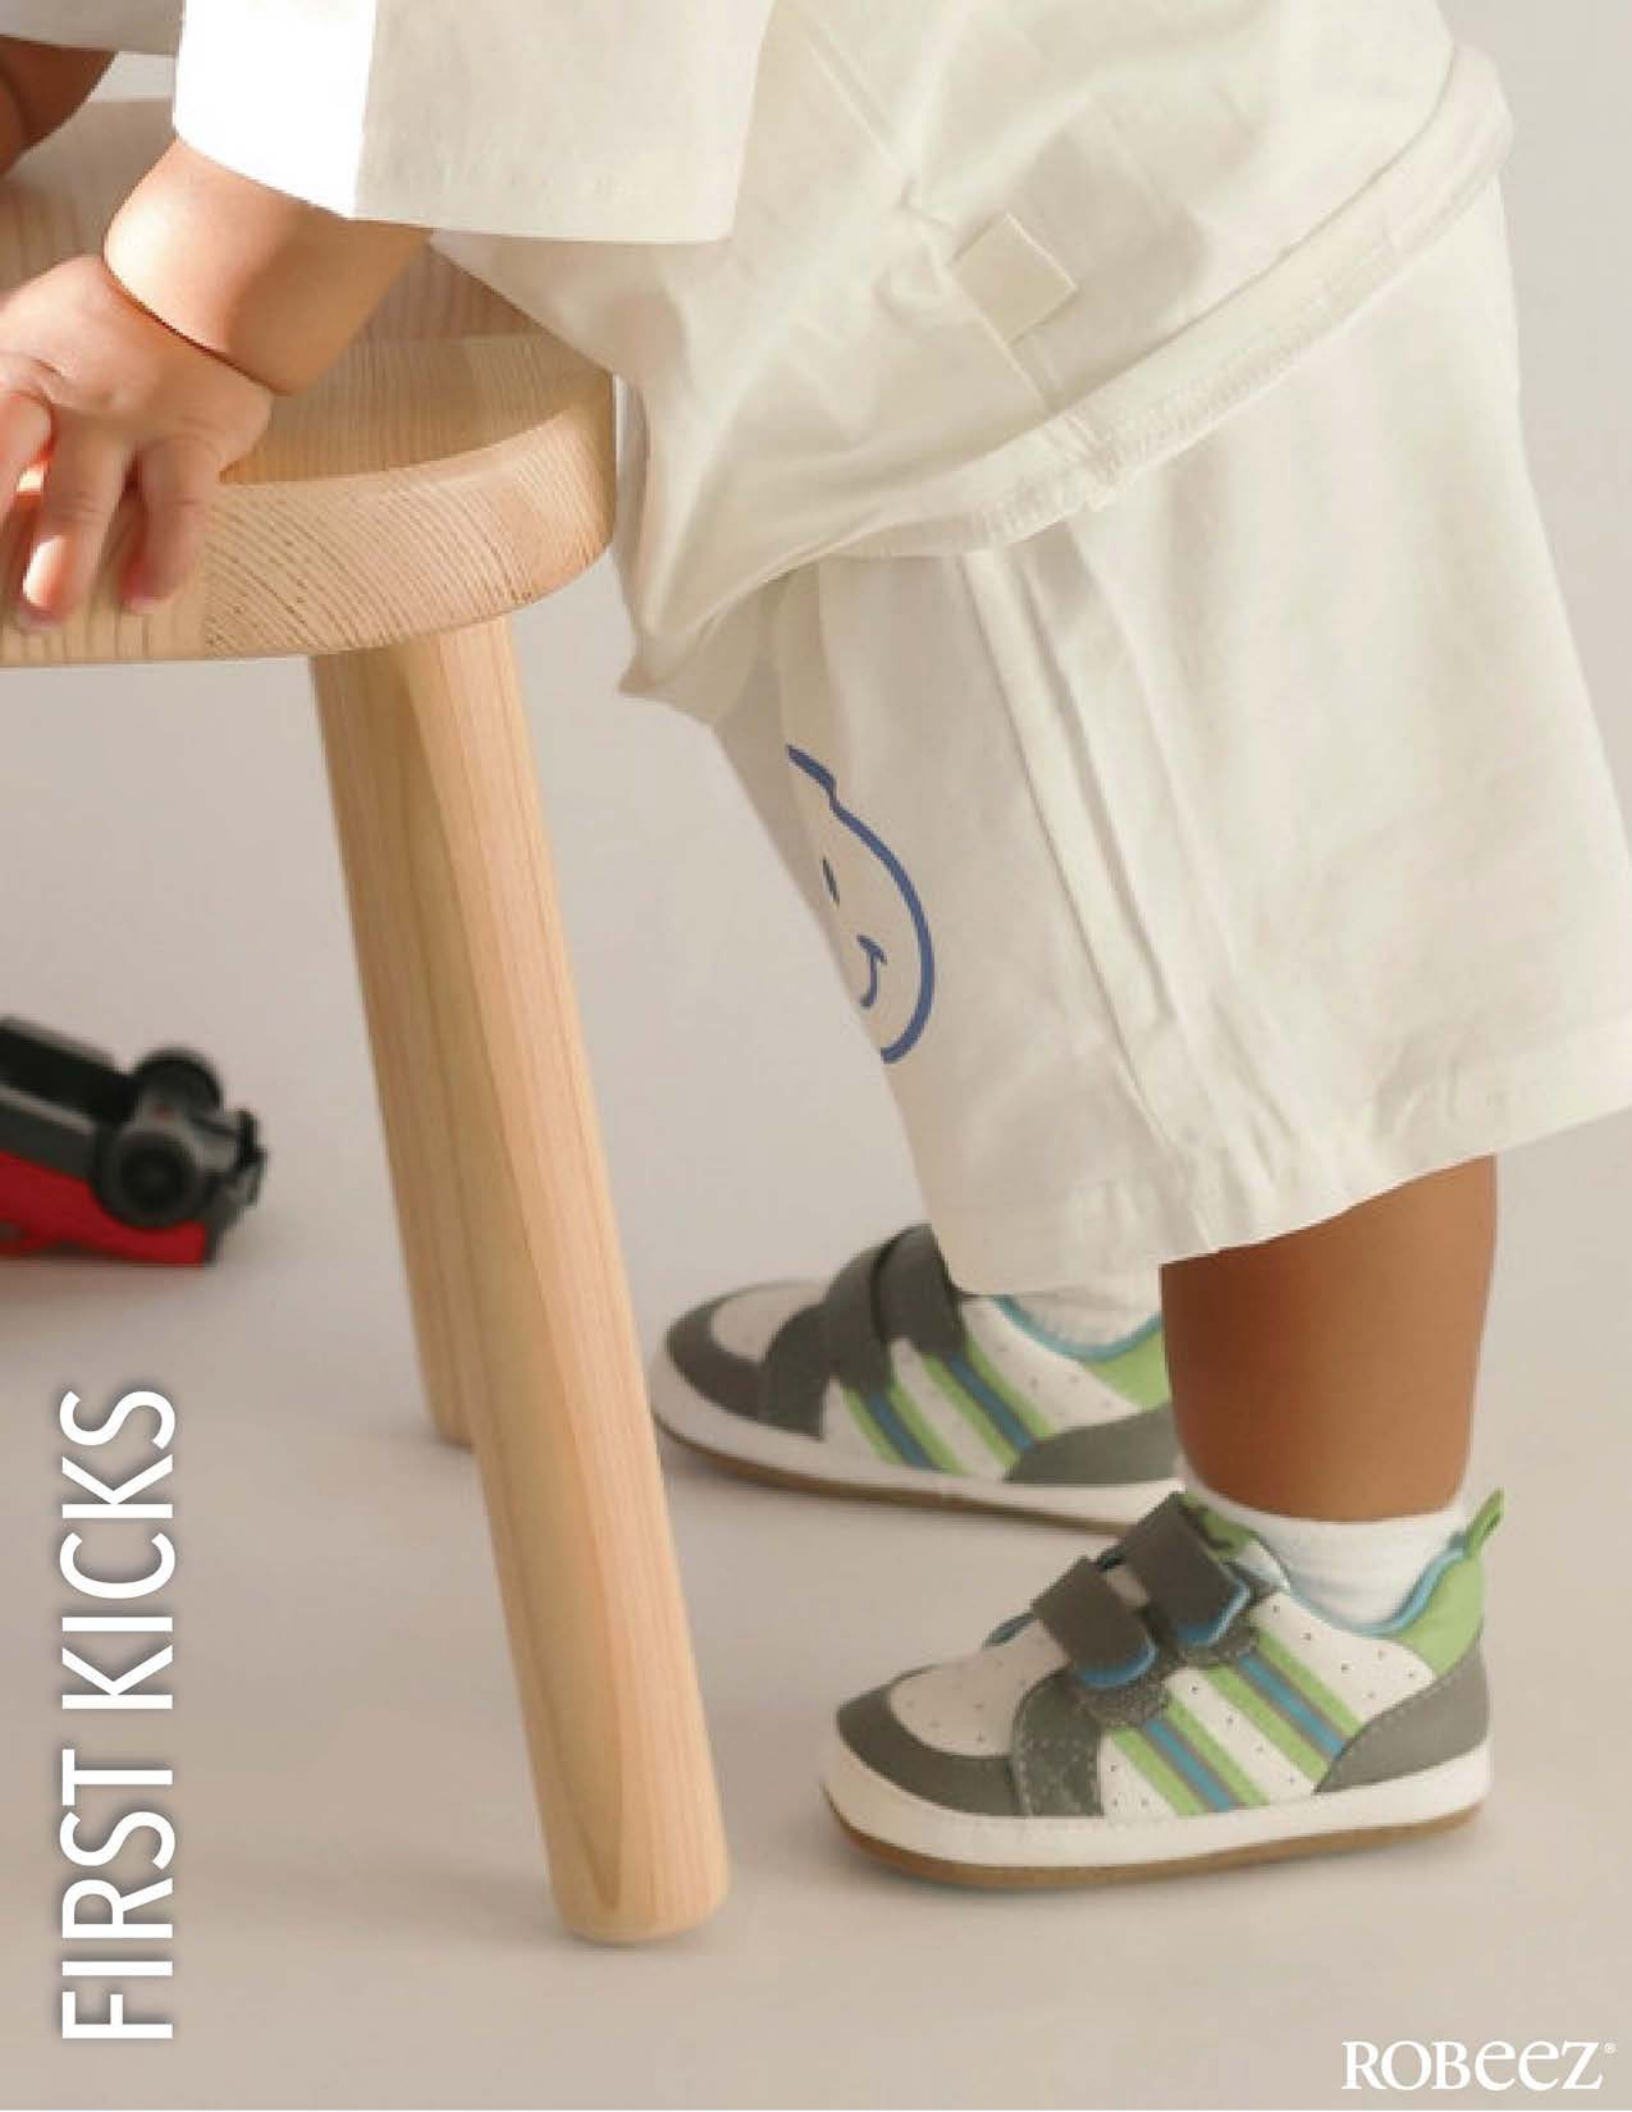

FIRST KICKS

ROBEEZ®