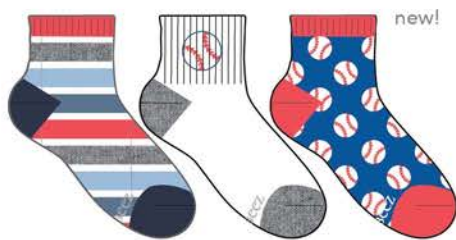

GIRLS

DEMI DUO KH
cotton rich | RBG20220
**cable top*
**rib top*

DEMI DUO KH
cotton rich | RBG20221
**cable top*
**rib top*

ROBEEZ® BOYS 3PK SOCKS

3 PACK: US WS \$4.75 | MSRP \$9.50 // CA WS \$6 | MSRP \$12

*3 PACK: US WS \$6 | MSRP \$12 // CA WS \$8 | MSRP \$16

SIZES: 5-6.5, 6-7.5, 7-8.5, 8-9.5, 9-11

ATHLETIC

ATHLETIC QTR *
cotton rich | RBB20409
*rib top
*mesh detail
*arch support

FASHION

BASEBALL QTR
cotton rich | RBB20410
(not available in size 9-11)
*rib top

TEAM DINO QTR
cotton rich | RBB20411
(not available in size 9-11)

SEA CREATURES QTR
cotton rich | RBB10446
(not available in size 9-11)

ROBEEZ® GIRLS 3PK SOCKS

3 PACK: US WS \$4.75 | MSRP \$9.50 // CA WS \$6 | MSRP \$12