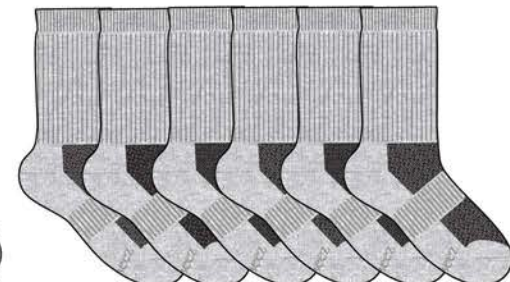

SOLID NO SHOW - HTR GREY

cotton rich | RBN20466

*mesh top
*arch support

SOLID QUARTER - HTR GREY

cotton rich | RBN20467

*rib top
*mesh detail
*arch support

SOLID CREW - HTR GREY

cotton rich | RBN20468

*rib top
*mesh detail
*arch support

Crayola™

SOFT SOLES

Crayola™

US WS \$19 | MSRP \$38 // CA WS \$24 | MSRP \$48

SIZES: 1 (0-6M), 2 (6-12M), 3 (12-18M), 4 (18-24M)

GLOW WITH KINDNESS
navy canvas | RBB13341