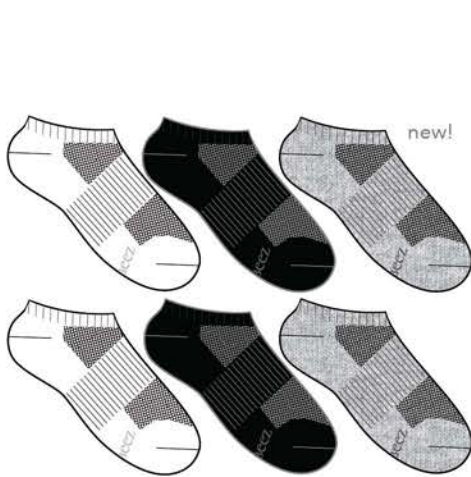

FASHION

DITSY LINERS

cotton rich | RBG20473

(not available in size 9-11)

TROPICAL FLAMINGOS QTR

cotton rich | RBG12937

(not available in size 9-11)

JENNIE'S TREATS QTR

cotton rich | RBG17930

(not available in size 9-11)

ROBEEZ® BOYS 6PK SOCKS

6 PACK: US WS \$7 | MSRP 14 // CA WS \$9 | MSRP \$18.50

SIZES: 5-6.5, 6-7.5, 7-8.5, 8-9.5, 9-11

ATHLETIC

EVERYDAY ATHLETIC NS

cotton rich | RBB20469