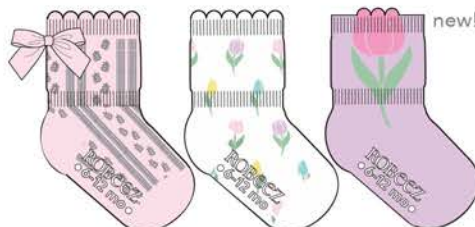

FUN IN THE SUN
cotton rich | RBG20399
*3D horn

LITTLE BIRDIES
cotton rich | RBG20194
*3D beak
*fabric bow

FRUIT MANIA
cotton rich | RBG20381
*chiffon ruffle

SPRING FLOWERS
cotton rich | RBG20397
*3D ears

TULIP GARDEN
cotton rich | RBG20476
*3D detail
*pointelle pattern

ROBEEZ® BOYS 6PK SOCKS

6 PACK: US WS \$10 | MSRP \$20 // CA WS \$12.50 | MSRP \$25

SIZES: 0-6M, 6-12M, 12-24M

FASHION

BASEBALL FAN

cotton rich | RBB20379