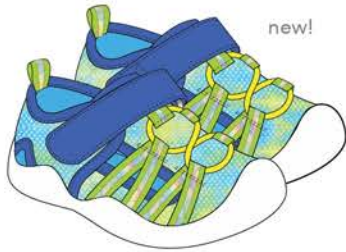

FEATURES & BENEFITS

Self Velcro closure for easy on and off

Quick-dry and stretchy textile upper

Non-slip durable rubber outside

WATER SHOES

CM	IN	SIZE	AGE
13.7	5 3/8	5	12-18 mo
14.6	5 3/4	6	18-24 mo
15.4	6	7	2 yrs
16.3	6 3/8	8	2.5 yrs
17.1	6 3/4	9	3 yrs
18	7	10	3.5 yrs

ROBEEZ®

ROBEEZ® WATER SHOES

US WS \$14 | MSRP \$28 // CA WS \$18 | MSRP \$36

SIZES: 5 (12-18M), 6 (18-24M), 7 (2Y), 8 (2.5Y), 9 (3Y), 10 (3.5Y)

BOYS

ICE DYE

blue spandex | RBB20369

SHARK TIME