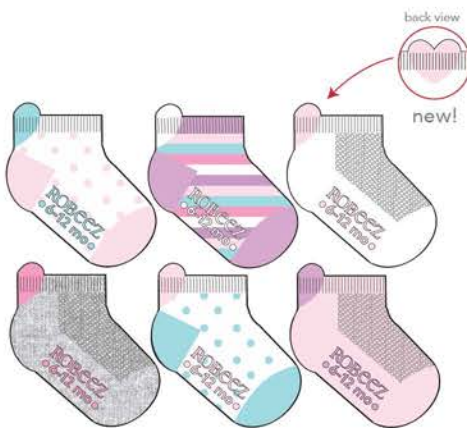

TOP HEARTS

cotton rich | RBG20382

*quarter silhouette

*heart back tab