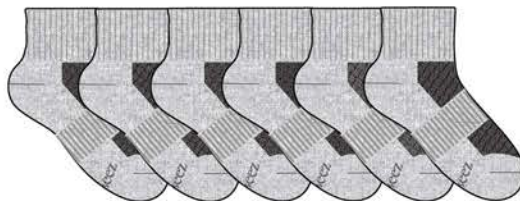

SOLID QUARTER - HTR GREY

cotton rich | RBN20467

*rib top
*mesh detail
*arch support