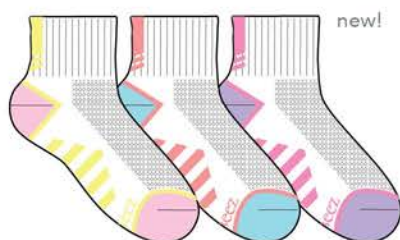

*3 PACK: US WS \$6 | MSRP \$12 // CA WS \$8 | MSRP \$16

SIZES: 5-6.5, 6-7.5, 7-8.5, 8-9.5, 9-11

ATHLETIC

ATHLETIC QTR *
cotton rich | RBB20409
*rib top
*mesh detail
*arch support

FASHION

BASEBALL QTR
cotton rich | RBB20410
(not available in size 9-11)
*rib top

TEAM DINO QTR
cotton rich | RBB20411
(not available in size 9-11)

SEA CREATURES QTR
cotton rich | RBB10446
(not available in size 9-11)

ROBEEZ® GIRLS 3PK SOCKS

3 PACK: US WS \$4.75 | MSRP \$9.50 // CA WS \$6 | MSRP \$12

*3 PACK: US WS \$6 | MSRP \$12 // CA WS \$8 | MSRP \$16

SIZES: 5-6.5, 6-7.5, 7-8.5, 8-9.5

ATHLETIC

SUE ATHLETIC QTR *

cotton rich | RBG20415

*rib top

*mesh detail

*half cushion