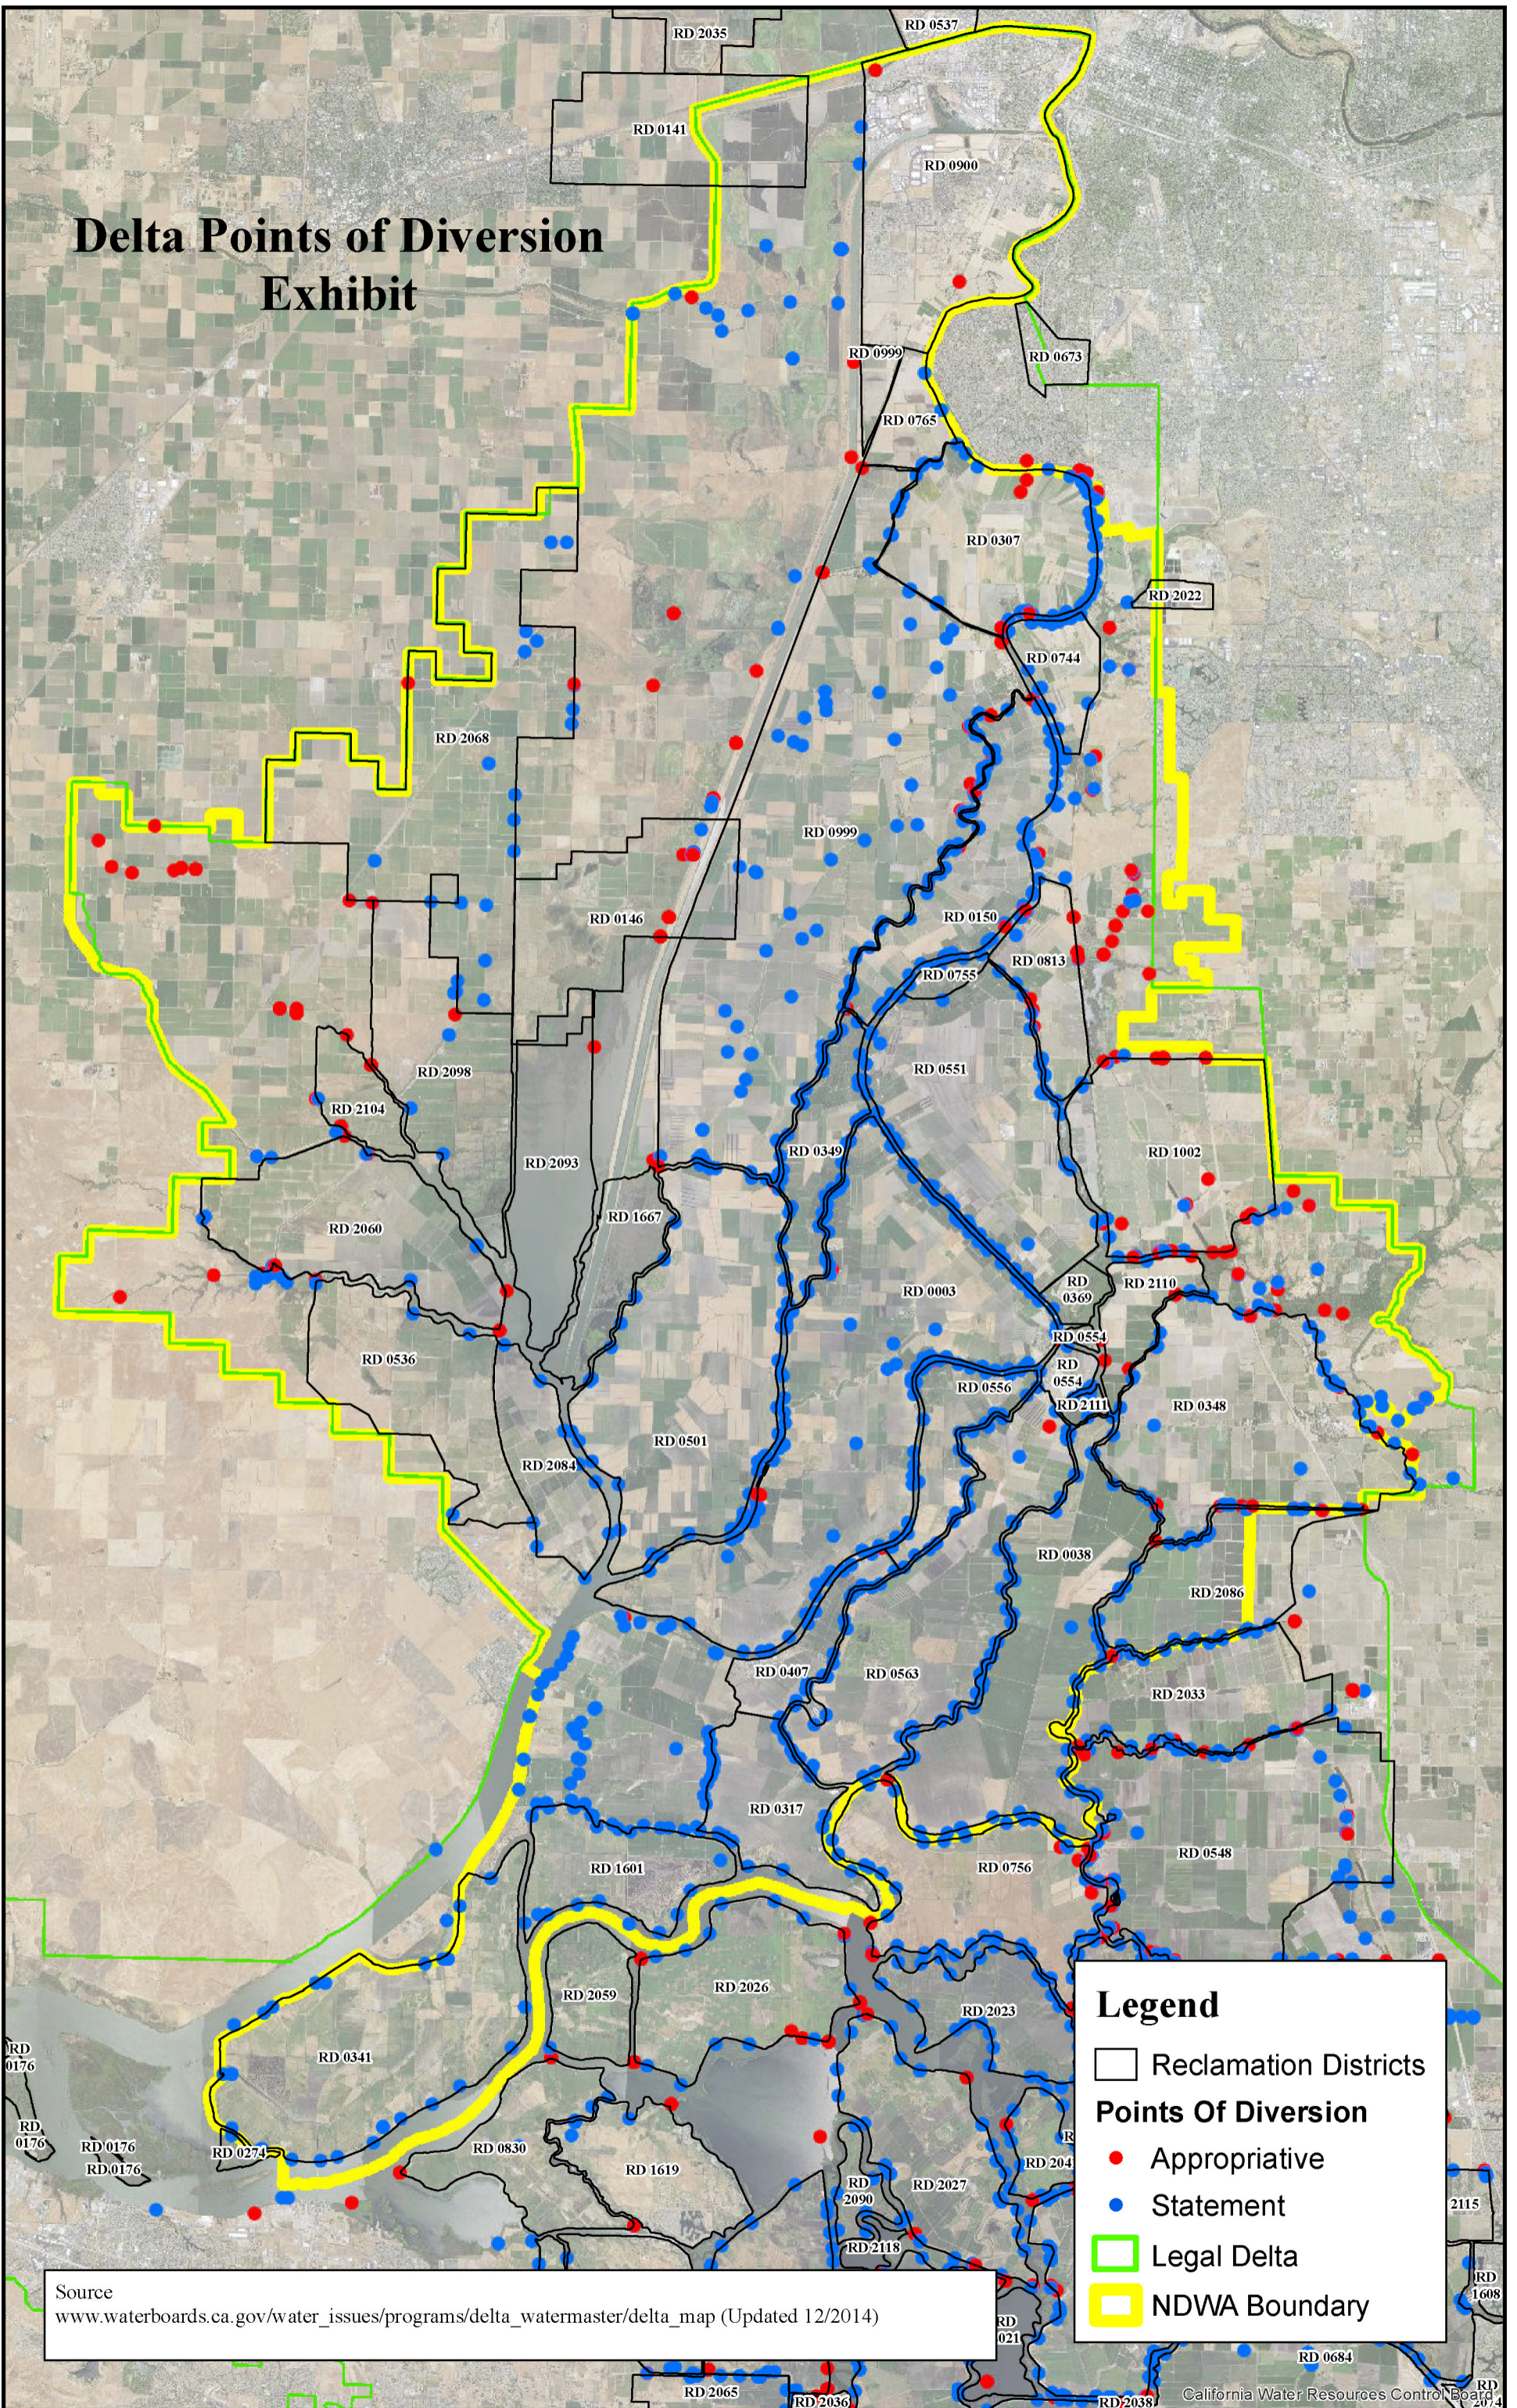

Delta Points of Diversion Exhibit

Legend

- Reclamation Districts
- Points Of Diversion**
- Appropriate
- Statement
- Legal Delta
- NDWA Boundary

Source
www.waterboards.ca.gov/water_issues/programs/delta_watermaster/delta_map (Updated 12/2014)