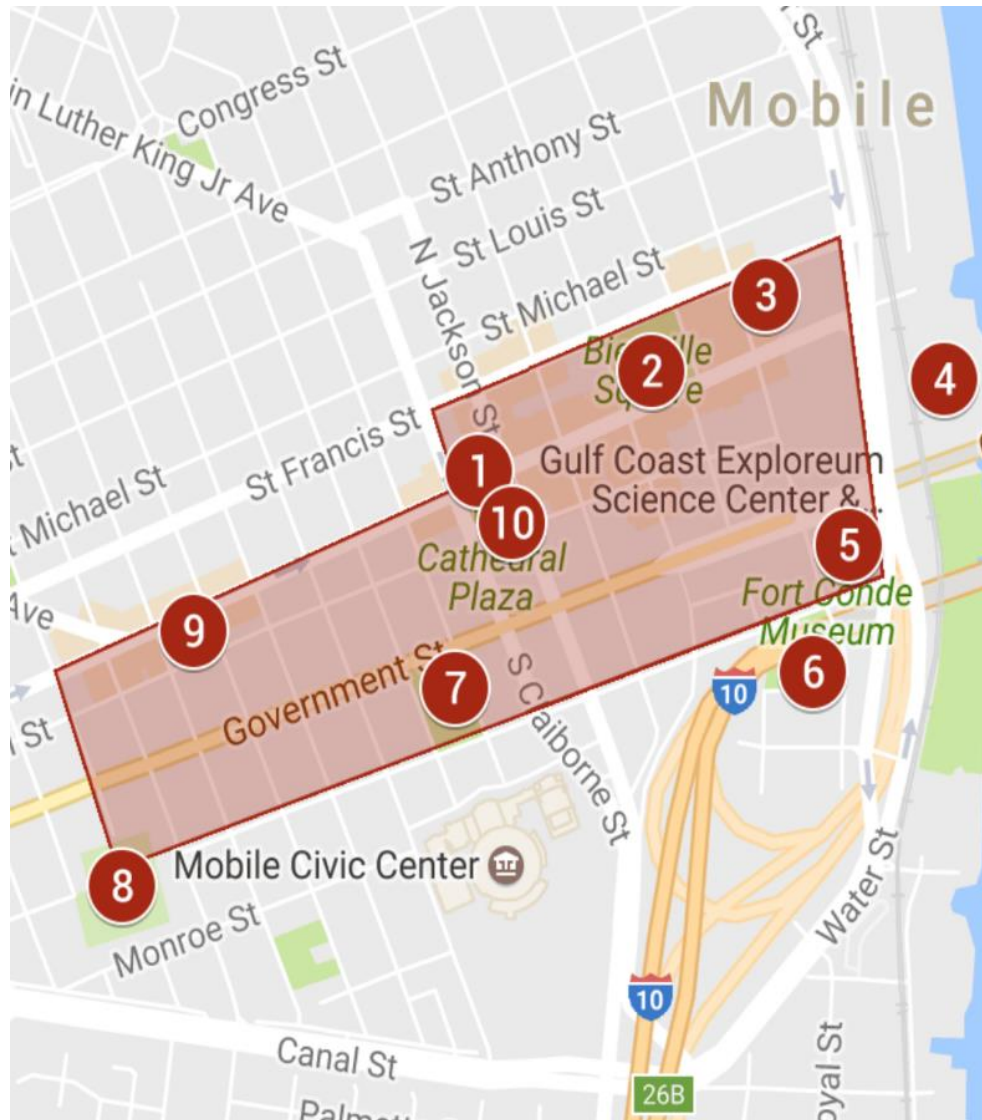

# Route Outline

1. Spot of Tea
2. Bienville Square
3. The Battle House Hotel
4. Mobile Bay Convention Center
5. Gulf Coast Exploreum
6. Conde Charlotte Museum
7. Spanish Plaza
8. Church Street Graveyard
9. Wintzell's Oyster House
10. Cathedral Square Park
11. Mobile Police Museum
12. A&M Peanut Shop
13. Three Georges
14. The Portier House
15. Mobile History Museum
16. Fort Conde'
17. Space301
18. GulfQuest Maritime Museum
19. Mardi Gras Park
20. Mobile Carnival Museum
21. Old Mobile Press-Register Building
22. Ben May Library
23. Saenger Theater
24. Joe Cain's Grave site
25. Merry widows of Joe Cain
26. Cathedral Church of immaculate Conception