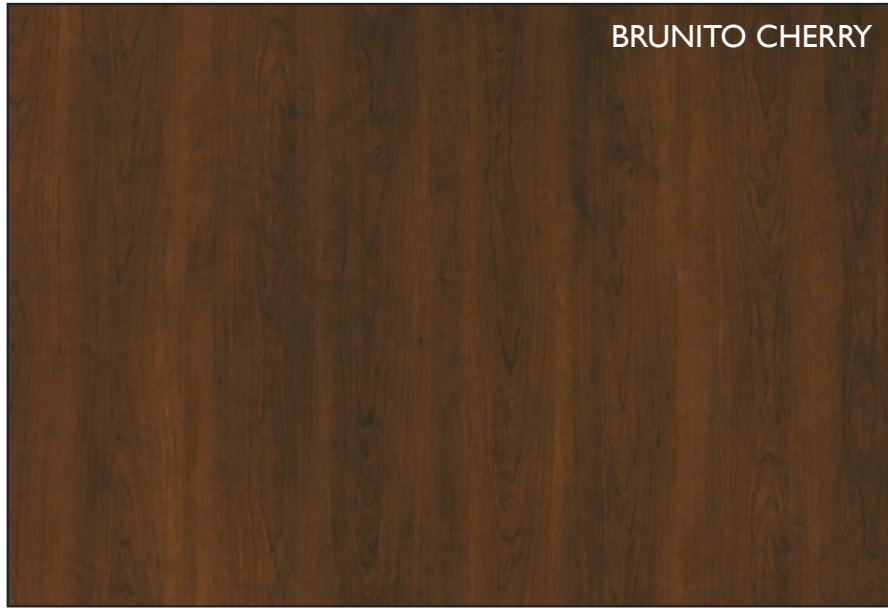

The above laminate options will be discontinued from our current line of finishes starting January 4th. IOF will maintain minimal stock of the above options to fulfil possible deficiency/ damage claims that may arise. For additional information or details please contact info@iofonline.com.