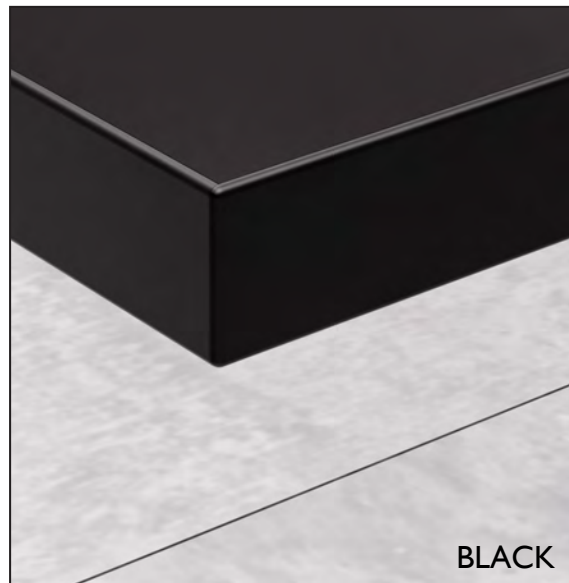

## NEW 1.5" IOF LAMINATE ADDITIONS

White Chocolate, Graphite Wood, Southwest, Charcoal and Black will now be available in 1.5" thick laminate! Our new 1.5" options will be available to order starting January 4th 2021.

From stylish natural wood grains to sleek concrete style surface finishes our new laminate additions are perfect for furnishing every corner of the office. The check-marked finishes above feature EIR (Embossed In Register) texture. Our EIR surface finishes feature synchronized embossed texturing throughout both the top and bottom of the panels meaning where ever you can see the grain you can feel the grain! Our EIR options will give your furniture the sleek appearance of natural wood grains at the same price point as our standard laminate options.

# SILVERWOOD

Add a touch of rustic modern elegance to your office space with our gorgeous Silverwood surface finish. This stylish surface finish will give your furniture the look of natural woods grains with beautiful hues of browns, silvers, greens with rich black ripples. Our Silverwood surface finish is perfect for every area of the office and guaranteed to give your office space a stylish modern aesthetic.