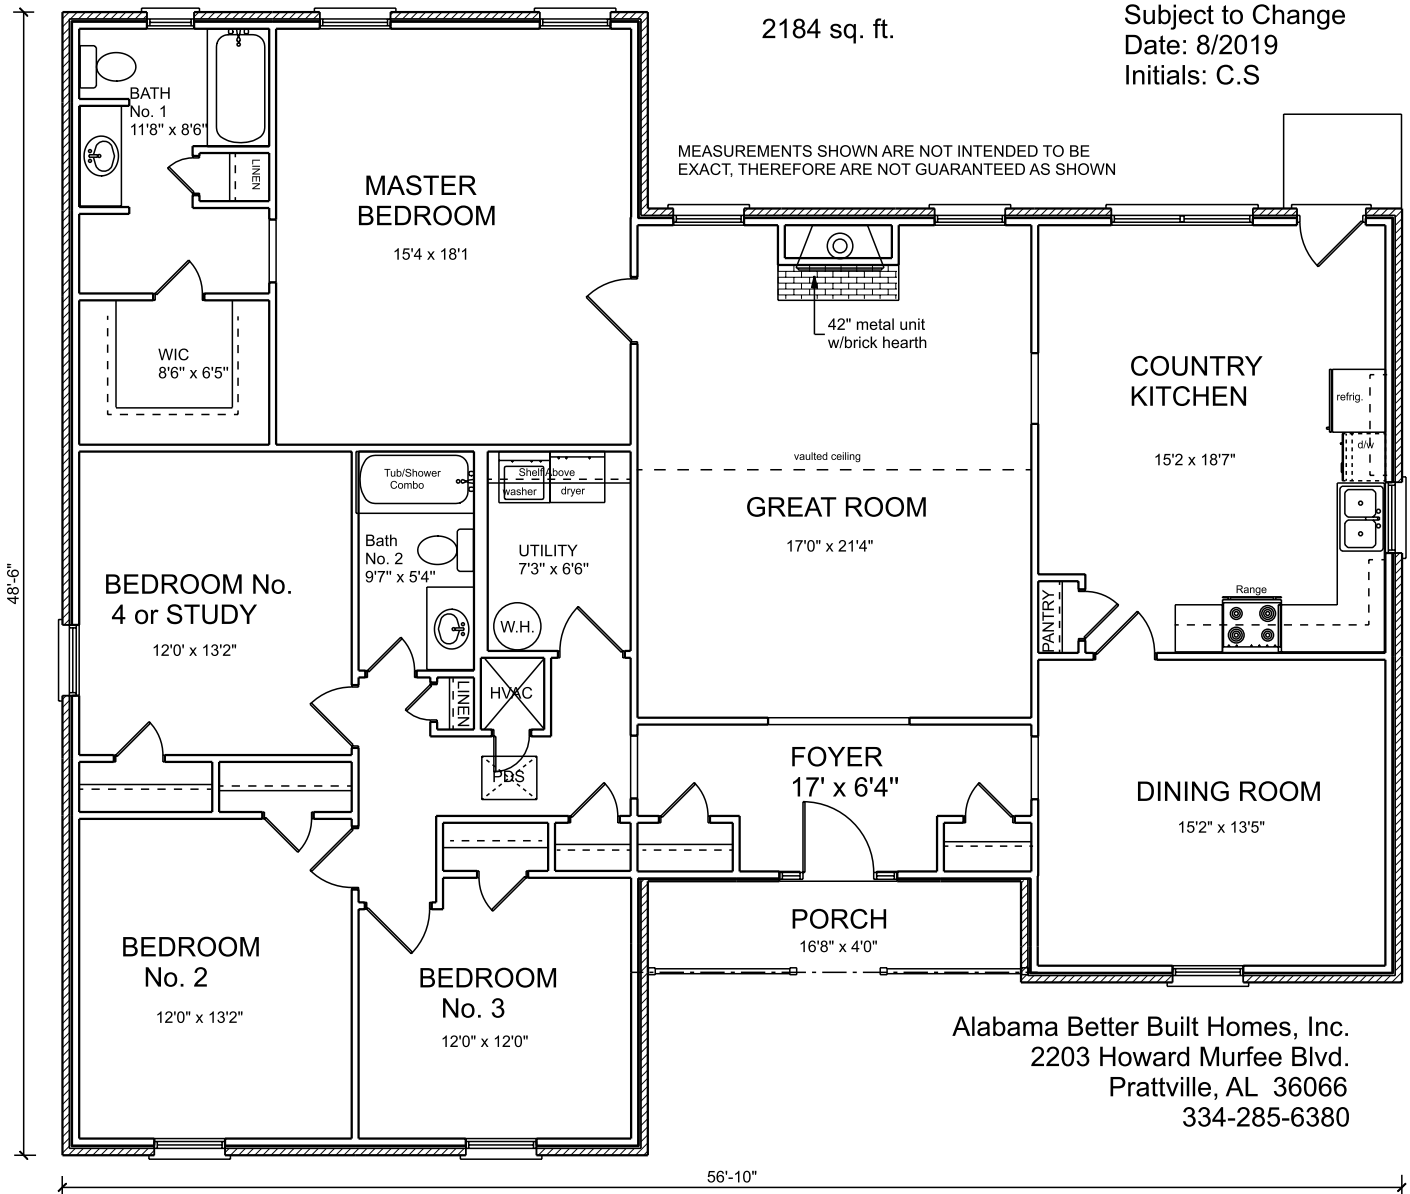

THE BELLEMEADE

2184 sq. ft.

\$
Subject to Change
Date: 8/2019
Initials: C.S

MEASUREMENTS SHOWN ARE NOT INTENDED TO BE EXACT, THEREFORE ARE NOT GUARANTEED AS SHOWN

Alabama Better Built Homes, Inc.
2203 Howard Murfee Blvd.
Prattville, AL 36066
334-285-6380