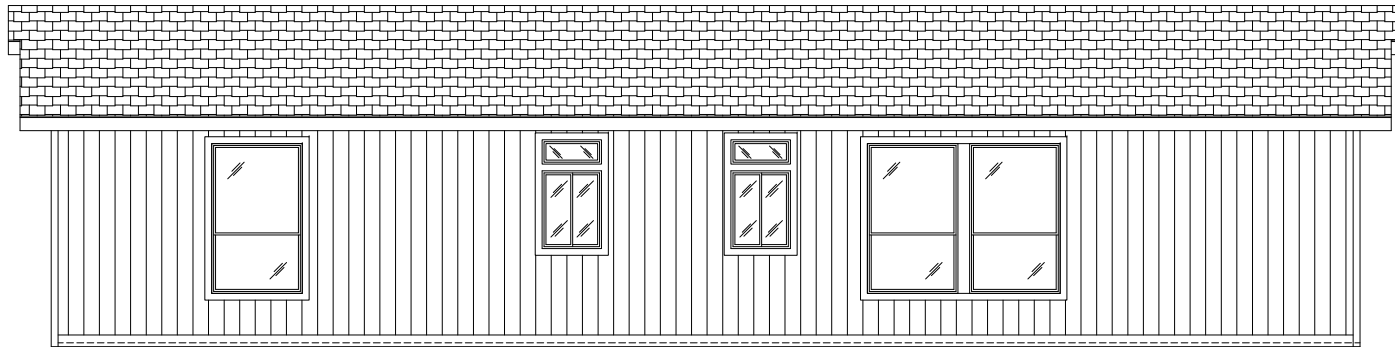

MAJESTIC

9588-S

40'-0" x 56'-0" APPROX. 2,172 SQ. FT.

FRONT SIDEWALL

REAR SIDEWALL

FRONT ENDWALL

REAR ENDWALL