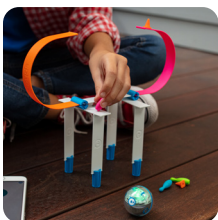

ACTIVITIES

Battering Ram

Topple the pins and cones off your tall tower.