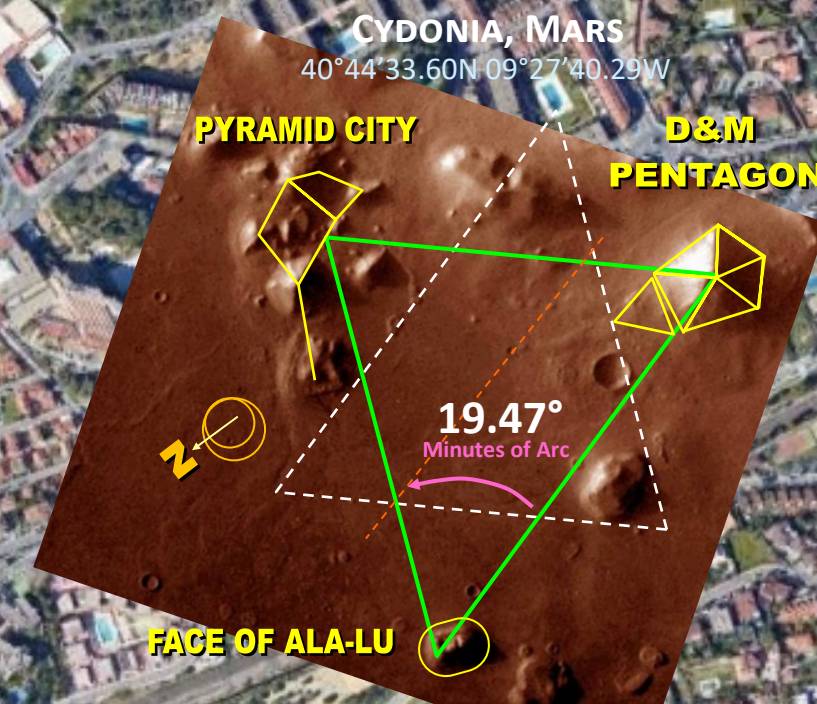

TARRACO CYDONIAN STAR MAP

The purpose of this study is to present the evidence that the geometric ley-lines of Tarraco correspond to the *Cydonia, Mars* ley-lines. Pertaining to the *Cydonia, Mars* anomalies, there are 3 main pyramid structures that comprise the *Martian Motif*. There is the famous *Face of Mars*, the giant *Pentagon Fortress* and the *Pleiadian Pyramid City*. These 3 structures triangulate each other as a hexagram and would make up the core of a large metropolitan city on Earth. What is astonishing is that such a *Martian Motif* is seen implemented in the architecture of almost all the ancient capitals on Earth. This Star alignment started, at least based on the archeological record after the *Flood of Noah* with Babylon and Sumer. How the *Martian Motif* is tied to the ley-lines of ancient cities, temples and structures is that perhaps the lost knowledge and connection of the Martian civilization was conveyed to the few and selected 'Priestly' class on Earth that constitutes the Secret Societies, etc. This special class of humans are perhaps tasked with keeping the legacy, lifeline and bloodline operational. Even now in the modern era, the same *Cydonia, Mars* motif is incorporated into the major capitals of the world. The *Martian Motif* that is basically encrypted and hidden in plain sight speaks to the powers behind the curtain of those that really are the masters of the world.

MARTIAN MOTIF OF THE CYDONIA PYRAMID COMPLEX

Temple-Fortress
D&M PYRAMID

THE PLEIADES PATTERN

Roman Temples
PYRAMID CITY

Stadium
FACE OF ALA-LU

Google Earth

© Composition and Some Graphics by
LUIS B. VEGA
vegapost@hotmail.com
www.PostScripts.org

Main Sources
Earth.Google.com
Mars.Google.com
Wikipedia.com

FOR ILLUSTRATION PURPOSES ONLY

2004

Imagery Date: 3/20/2018 41°07'09.56" N 1°15'29.76" E elev 0 ft eye alt 7609 ft