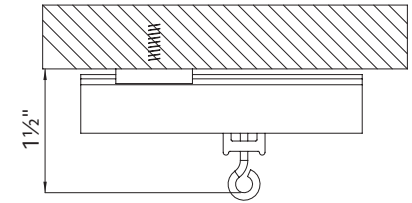

Track Style

Dimensions

Wall Mount (use 81002xxx bracket)

Ceiling Mount

Available Colors

White

Gray

Bronze