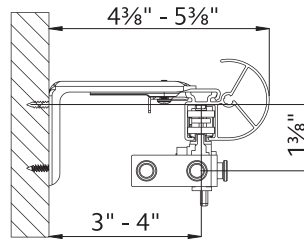

Track Style

Dimensions

Wall Mount (use 81002xxx bracket)

Ceiling Mount

Available Colors

White

Gray

Bronze