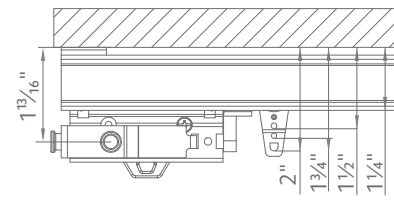

Track Style

Dimensions

Wall Mount

Ceiling Mount

Available Colors

White

Gray

Bronze