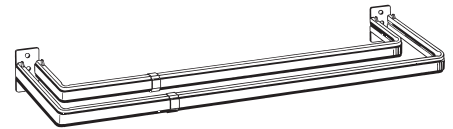

Lockseam Hardware

Lockseam

Double Curtain Rod

Front Clearance | 3" **Front Return** | 3¼" **Front Projection** | 3½"

Back Clearance | 2¼" **Back Return** | 2½" **Back Projection** | 2¾"

Product No. & Finish	Length	No. of Supports	Quantity Per Box
6222025 White	18"- 28"	0	10 sets per box
6223025 White	28"- 48"	0	10 sets per box
6225025 White	48"- 86"	1	10 sets per box
6226025 White	66"- 120"	2	6 sets per box