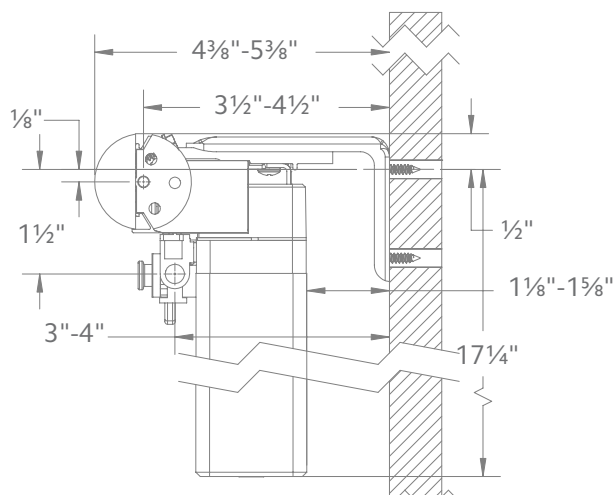

1 3/8" Wall Mount