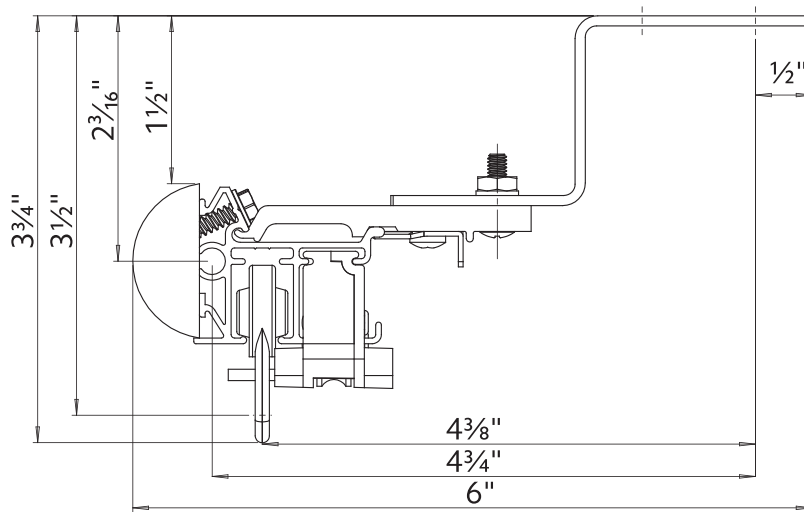

Ceiling Mount using parts:

To achieve this look, order Estate rod, ceiling mounted. 94130xxx brackets are included with the rod. Then order item 1796061 ceiling mount bracket in the quantity needed based on the bracket spacing drawing on page 23.

94130xxx

8

1796061

1 3/8" Ceiling Mount