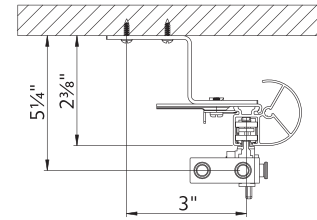

Track Style

Dimensions

Wall Mount (use 81002xxx bracket)

Ceiling Mount

Available Colors

White

Gray

Bronze