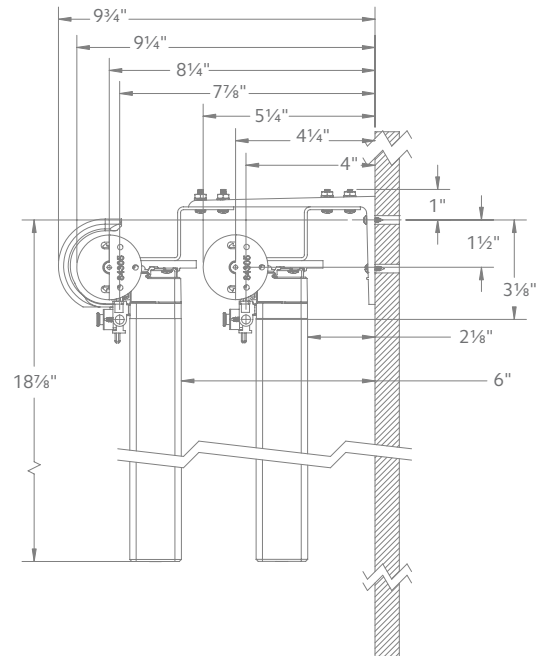

2" Double Wall Mount