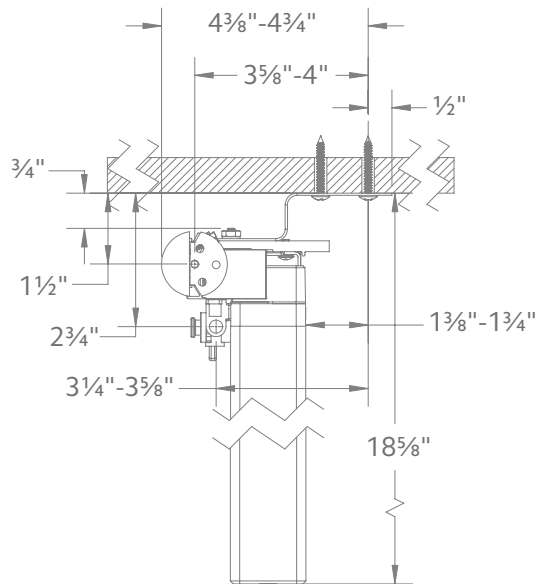

94130xxx

&

1796061

1 3/8" Ceiling Mount

2" Ceiling Mount

Double Wall Mount using parts:

To achieve this look, order Estate rod, ceiling mounted. 94130xxx brackets are included with the rod. Then order one, item 94125xxx double bracket and two, item 1796061 ceiling mount brackets multiplied by the quantity needed based on the bracket spacing drawing on page 10.