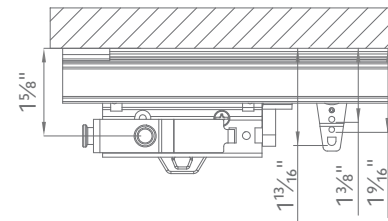

Track Style

Dimensions

Wall Mount

Ceiling Mount

Available Colors

White

Gray

Bronze