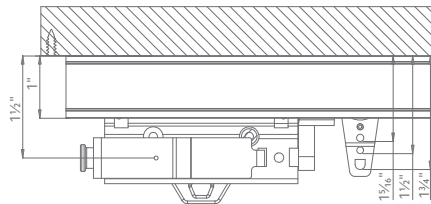

Track Style

Dimensions

Ceiling Mount

Available Colors

White

Gray

Bronze

Black