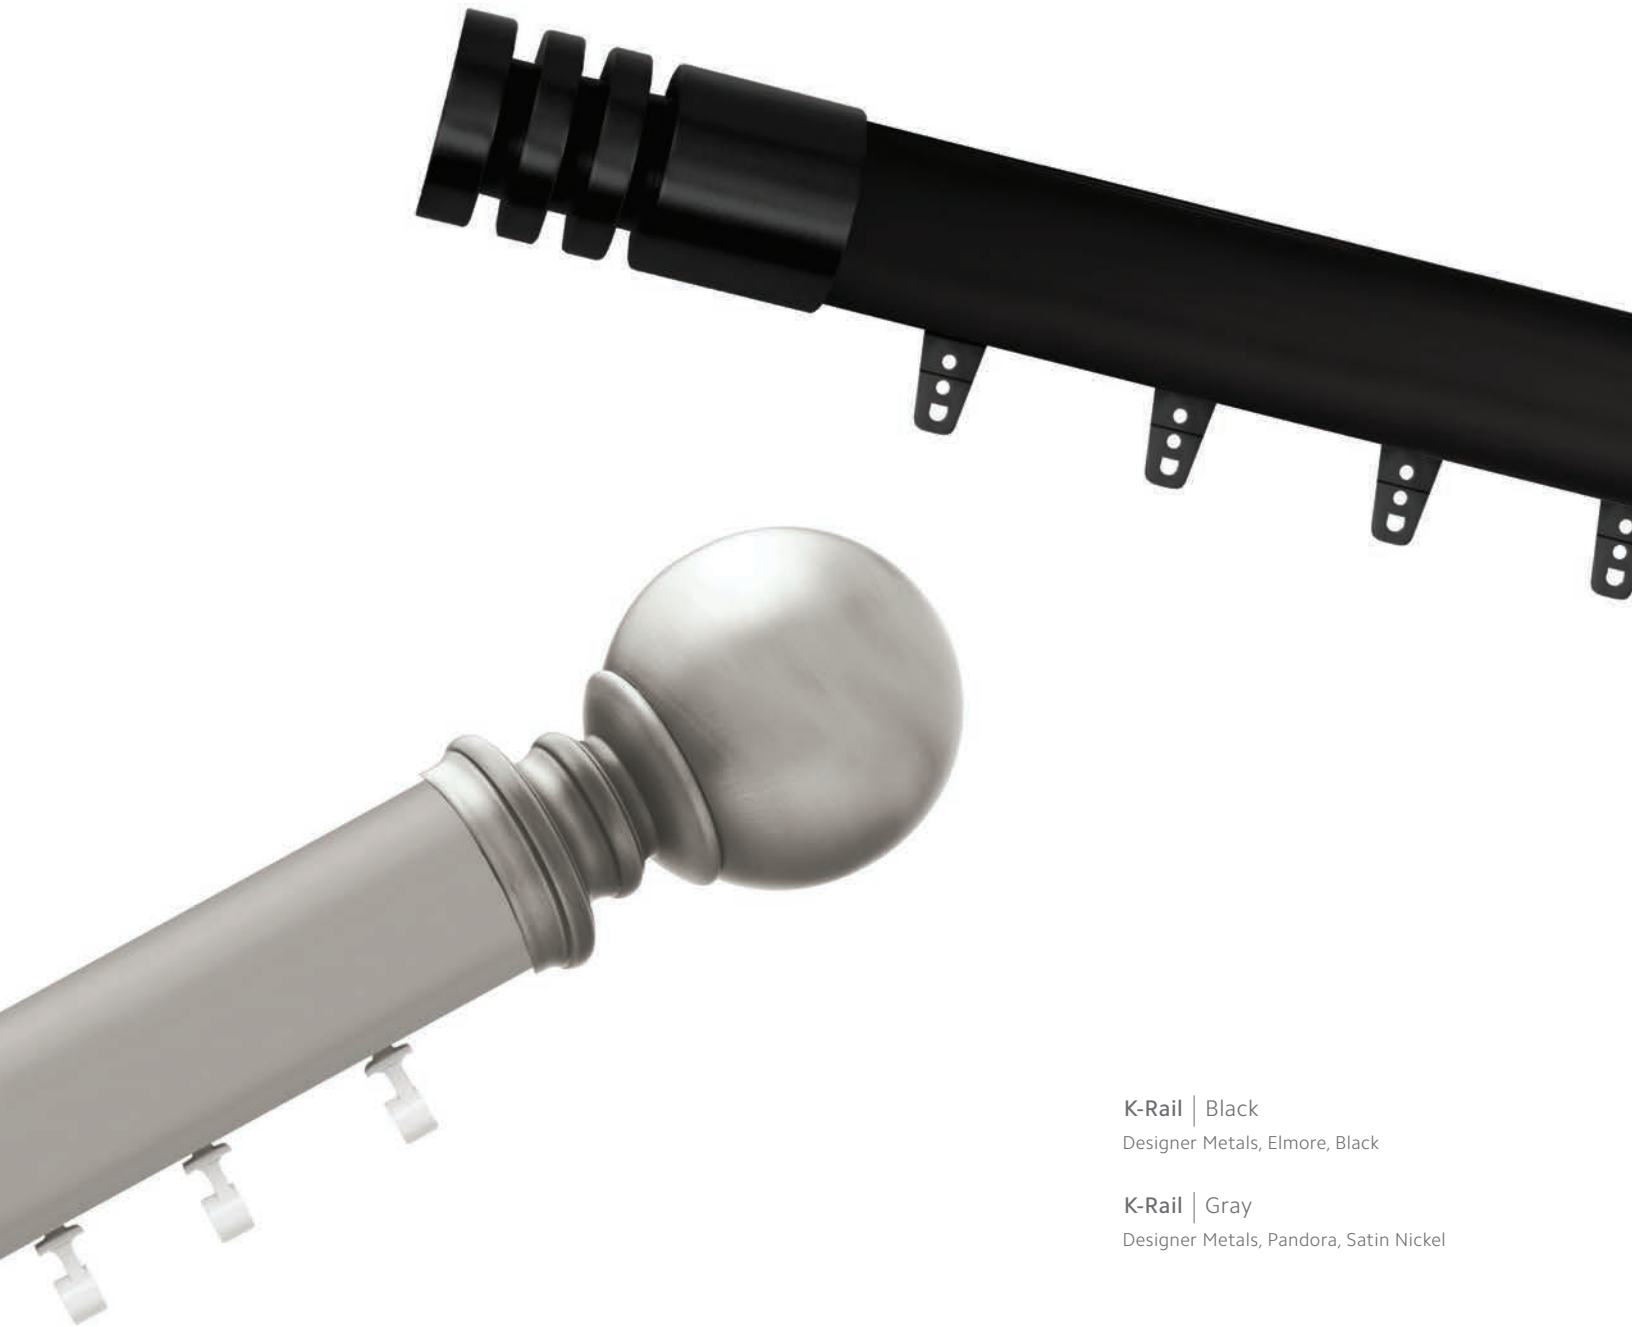

K-Rail | Black
Designer Metals, Elmore, Black

K-Rail | Gray
Designer Metals, Pandora, Satin Nickel