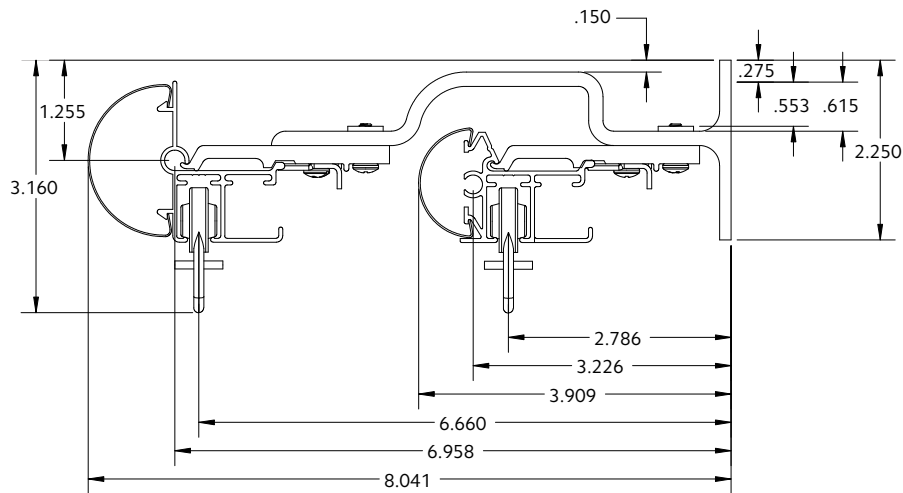

Double Wall Mount using parts:

To achieve this look, order Estate rod ceiling mounted. 94130xxx brackets are included with the rod. Then order one, item 71134110 double bracket in the quantity needed based on the bracket spacing drawing on page 23.

71134110

&

94130xxx

2" Front & 1 3/8" Back Double Wall Mount