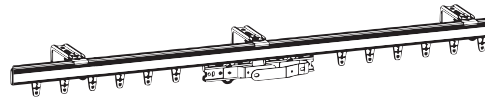

Architrac® Series 94003

Series 94003 Overview

Overview

- Assembled sets includes all necessary components
- Most versatile baton draw track
- Heavy duty, wheeled (Ripplefold™) or ball bearing (pleated) carriers
- Can be curved or bent
- Wall or ceiling mount available
- Baton options available

Track Style