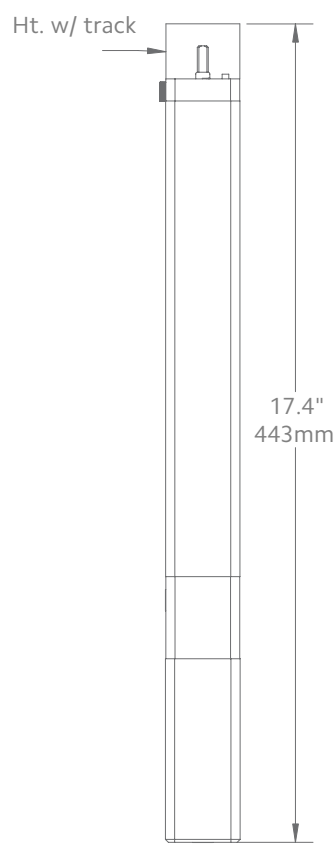

Front View

Bottom View

Motor Unit	Product No.
AMP™ Drapery Motor	62001300

Follow track specifications for drapery weight.