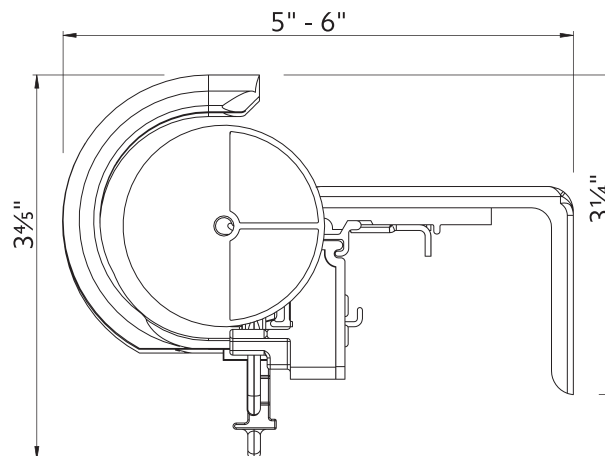

2" Wall Mount