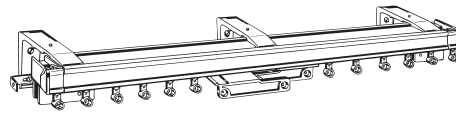

Architrac® Series 94001

Series 94001 Overview

Overview

- AMP™ Motorization available
- Assembled sets includes all necessary components
- Most versatile Architrac® Rod
- Heavy duty, ball bearing pulleys
- Heavy duty, wheeled (Ripplefold™) or ball bearing (pleated) carriers
- Can be curved or bent (not available for motorized tracks)
- Wall or ceiling mount available
- Manual or Motorized Drawn Rods

Track Style