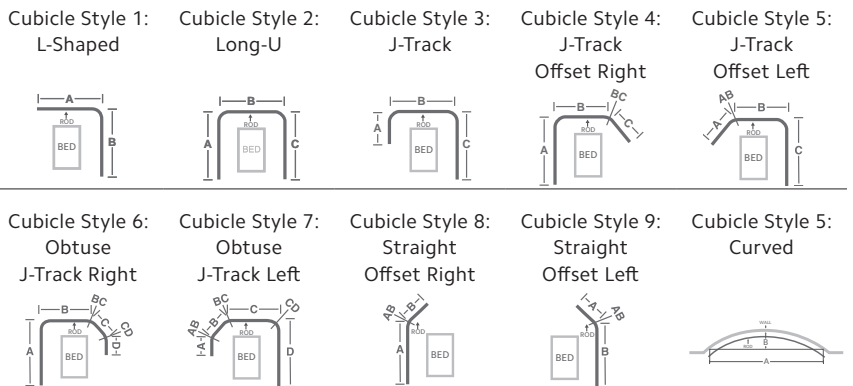

Available Bends

Architrac® Series 94001 with AMP™ Motorization cannot be bent or curved.