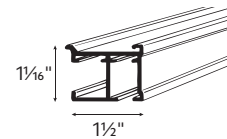

Dimensions