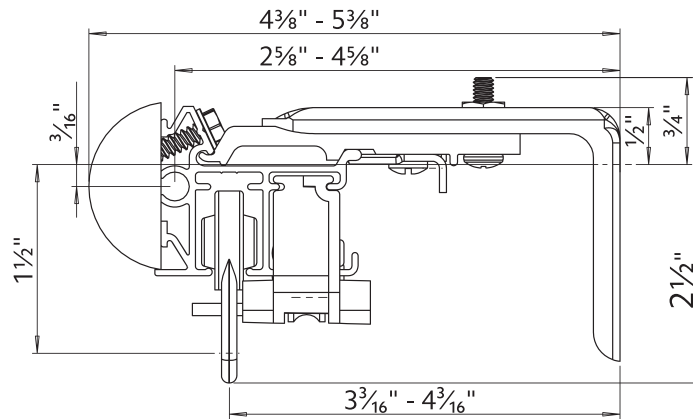

1 3/8" Wall Mount