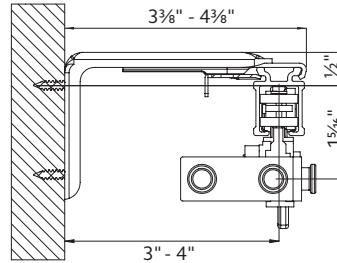

Dimensions

Wall Mount