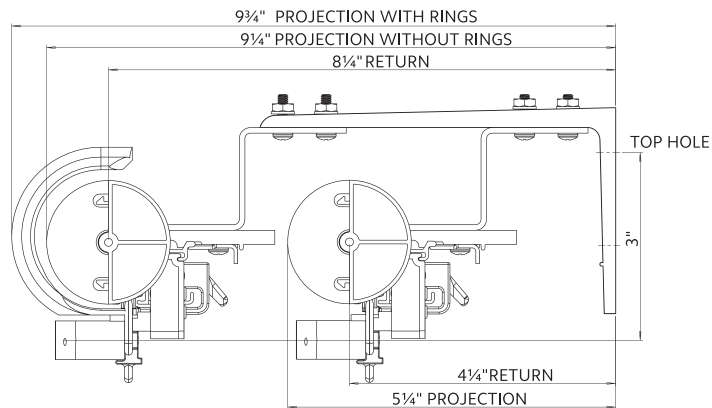

2" Double Wall Mount