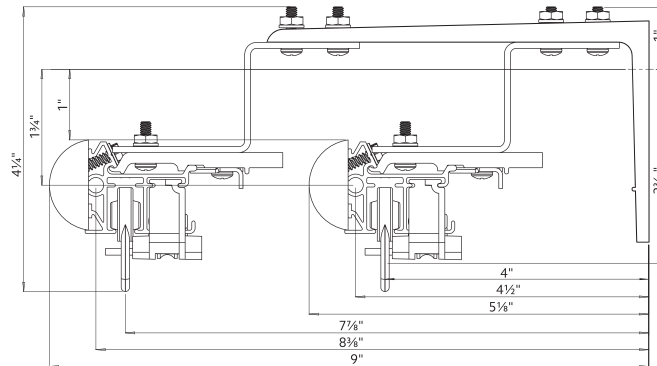

Double Wall Mount using parts:

To achieve this look, order Estate rod, ceiling mounted. 94130xxx brackets are included with the rod. Then order one, item 94125xxx double bracket and two, item 1796061 ceiling mount brackets multiplied by the quantity needed based on the bracket spacing drawing on page 23.

94125xxx

⊗

1796061

⊗

94130xxx

1 3/8" Double Wall Mount