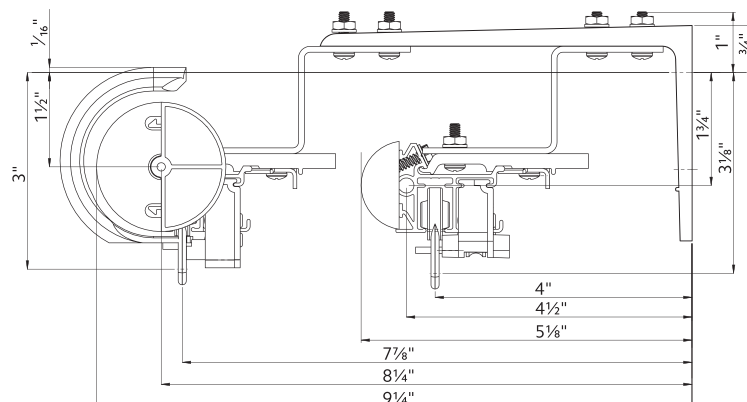

2" Front & 1 3/8" Back Double Wall Mount