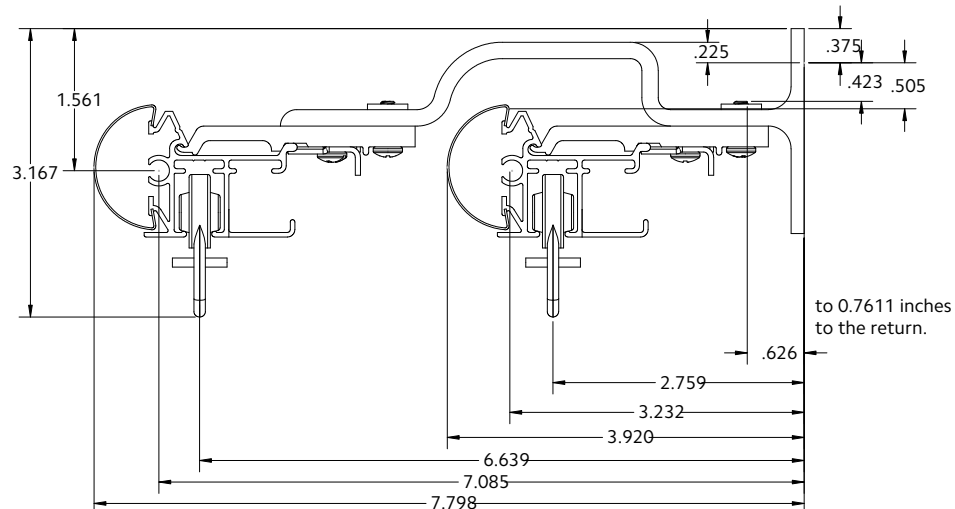

1 3/8" Front & 1 3/8" Back Double Wall Mount