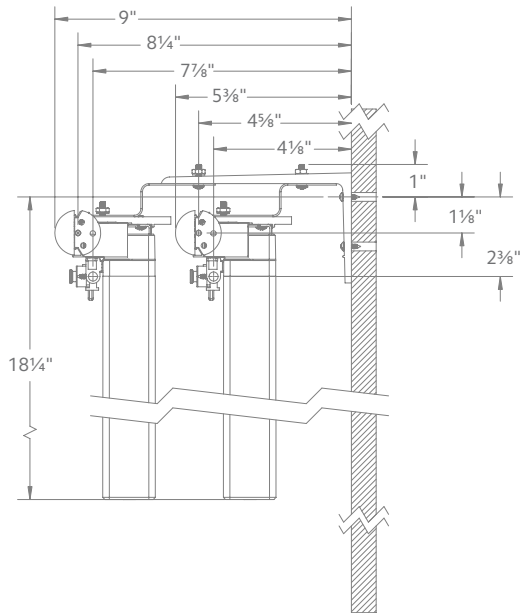

Double Wall Mount using parts:

To achieve this look, order Estate rod, ceiling mounted. 94130xxx brackets are included with the rod. Then order one, item 94125xxx double bracket and two, item 1796061 ceiling mount brackets multiplied by the quantity needed based on the bracket spacing drawing on page 10.

94125xxx

⊕

1796061

⊕

94130xxx

1 3/8" Double Wall Mount