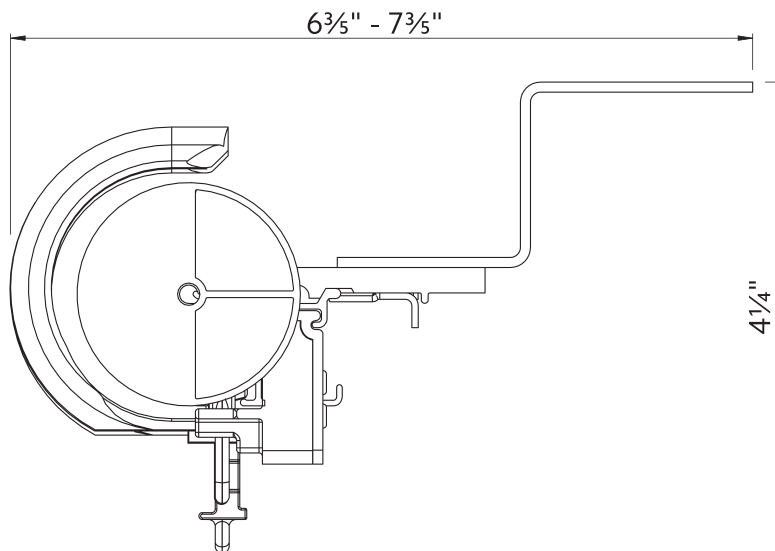

94130xxx

8

1796061

1 3/8" Ceiling Mount

2" Ceiling Mount

Double Wall Mount using parts:

To achieve this look, order Estate rod, ceiling mounted. 94130xxx brackets are included with the rod. Then order one, item 94125xxx double bracket and two, item 1796061 ceiling mount brackets multiplied by the quantity needed based on the bracket spacing drawing on page 23.