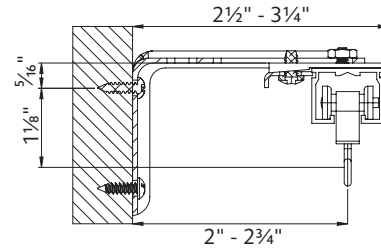

Architrac® Series 9600

Series 9600 Overview

Overview

- Assembled sets includes all necessary components
- Heavy duty, cubicle track
- Ideal for cubicle curtains for commercial applications
- Splice available
- Carrier options available
- Can be curved or bent
- Wall, ceiling or suspension mount

Track Style

Dimensions

Wall Mount (use 81002xxx bracket)

Ceiling Mount

Available Colors

White

Gray

Bronze

Black

Draw	Mount	Operation	Maximum Track Set	Maximum Fabric Weight	Pounds Per Foot
One-Way	Ceiling	Manual	16'	64 lbs	4
	Recessed Suspension				
Two-Way	Ceiling	Manual	32'	128 lbs	4
	Recessed Suspension				

Max track lengths and maximum fabric weights do not apply to curved tracks. Send complete specifications and fabric weight to customer service for feasibility.

Available Draw Types

Hand/Baton Draw

For more detailed information about this track, please visit our resource library at kirsch.com.

Available Bends

Architrac® Series 94001 with AMP™ Motorization cannot be bent or curved.

Cubicle Style 1:
L-Shaped

Cubicle Style 2:
Long-U

Cubicle Style 3:
J-Track

Cubicle Style 4:
J-Track
Offset Right

Cubicle Style 5:
J-Track
Offset Left

Cubicle Style 6:
Obtuse
J-Track Right

Cubicle Style 7:
Obtuse
J-Track Left

Cubicle Style 8:
Straight
Offset Right

Cubicle Style 9:
Straight
Offset Left

Cubicle Style 5:
Curved