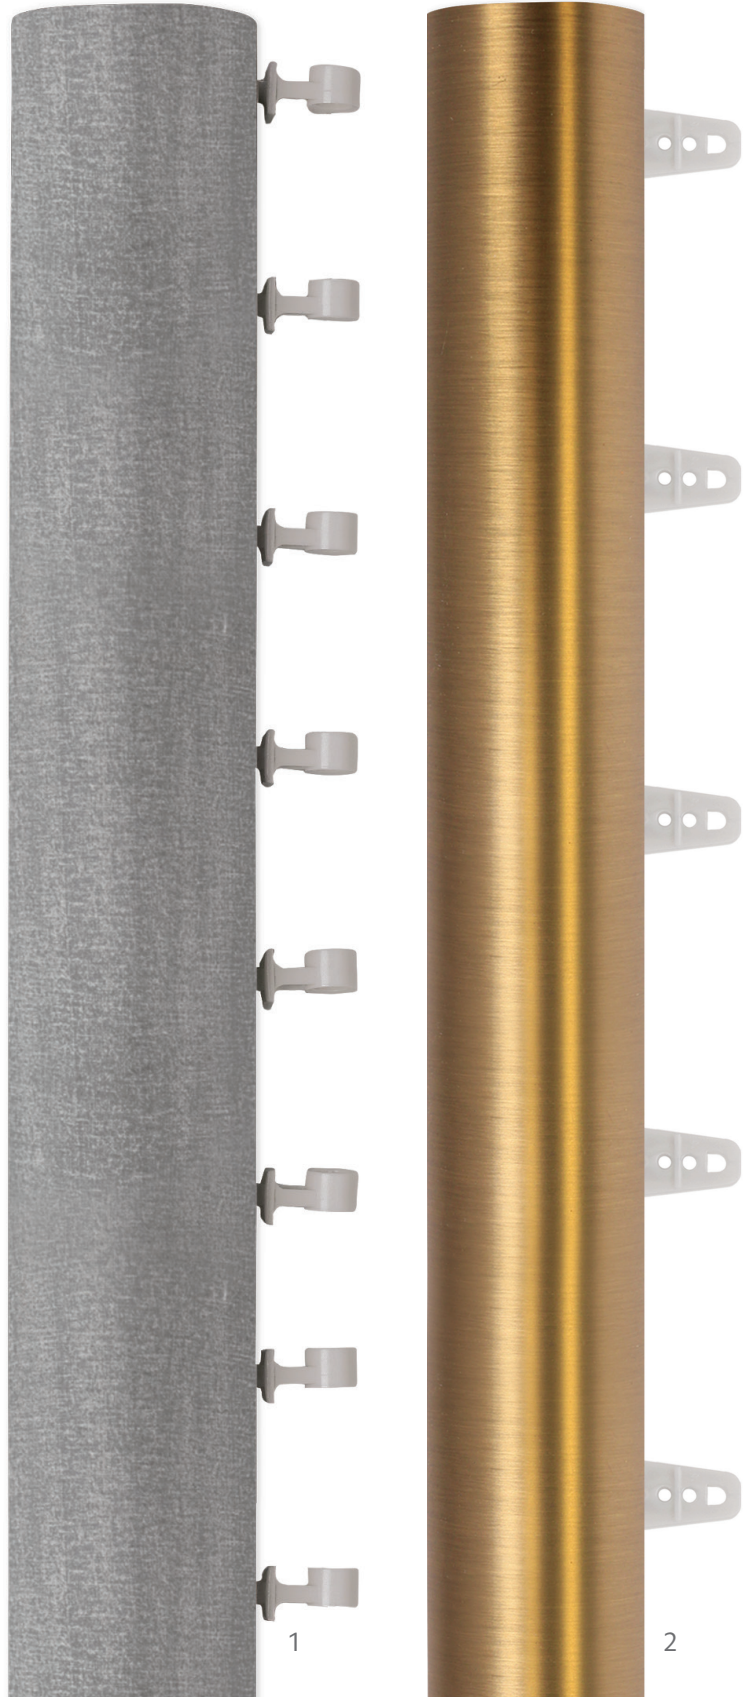

COLLECTION OVERVIEW

6 FASCIA STYLES
A style for everyone

2 DRAPERY HEADINGS
Pleated, Ripplefold™

5 DRAW TYPES
Motorized, Hand, Baton,
Baton Duplex and Cord

1 COLLECTION

AMP™ MOTORIZATION COMPATIBLE

- 1 | Buckingham®
- 2 | Designer Metals™
- 3 | Wood Trends™

- 4 | Wrought Iron
- 5 | Chroma
- 6 | Varia