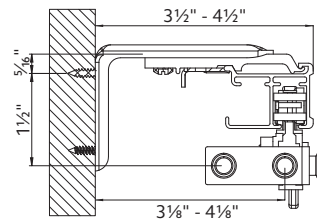

Architrac® Series 94001

Series 94001 Overview

Overview

- AMP™ Motorization available
- Assembled sets includes all necessary components
- Most versatile Architrac® Rod
- Heavy duty, ball bearing pulleys
- Heavy duty, wheeled (Ripplefold™) or ball bearing (pleated) carriers
- Can be curved or bent (not available for motorized tracks)
- Wall or ceiling mount available
- Manual or Motorized Drawn Rods

Track Style

Dimensions

Wall Mount

Ceiling Mount

Available Colors

White

Gray

Bronze

Black

Draw	Mount	Operation	Maximum Track Set	Maximum Fabric Weight	Pounds Per Foot
One-Way	Ceiling	Manual	20'	80 lbs.	4
	Wall	Motorized	16'	64 lbs.	4
Two-Way	Ceiling	Manual	40'	160 lbs.	4
	Wall	Motorized	16'	64 lbs.	4

Max track lengths and maximum fabric weights do not apply to curved tracks. Send complete specifications and fabric weight to customer service for feasibility.

Available Draw Types

AMP™ Motorization

Cord Draw

Hand/Baton Draw

Baton Duplex Draw

Available Bends

Architrac® Series 94001 with AMP™ Motorization cannot be bent or curved.

Style 1:
Recess

Style 2:
Bow

Style 3:
Bay

Style 4:
Corner

Style 5:
Curve

For more detailed information about this track, please visit our resource library at kirsch.com.