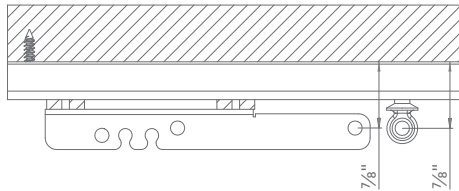

Architrac® Series 9046

Series 9046 Overview

Overview

- Assembled sets includes all necessary components
- Low profile, cubicle track (1/2")
- Ideal for cubicle curtains for commercial applications
- Can be curved or bent
- Baton options available
- Pleated or cubicle carriers

Track Style

Ceiling Mount