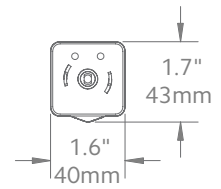

Bottom View

Motor Unit	Product No.
AMP™ Drapery Motor	62001300

Follow track specifications for drapery weight.