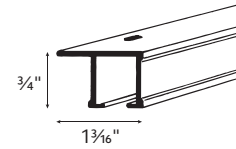

Dimensions