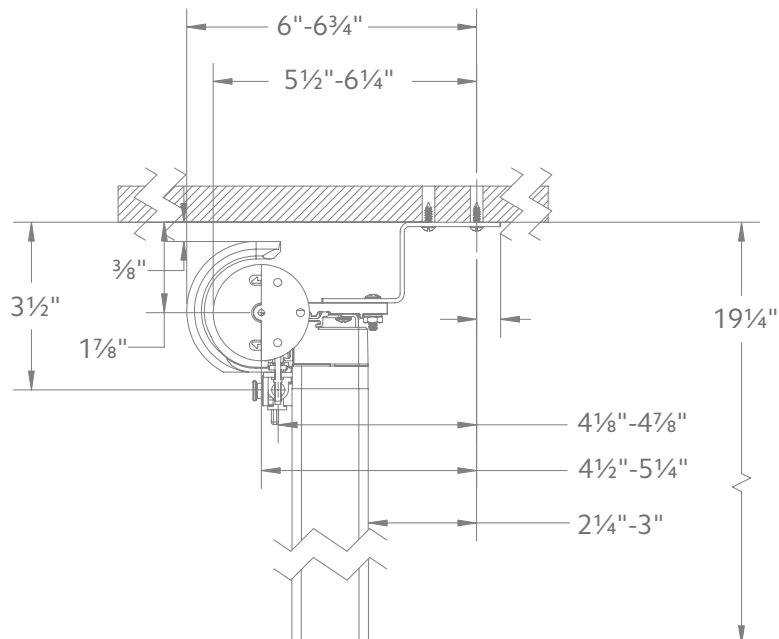

94130xxx

&

1796061

1 3/8" Ceiling Mount

2" Ceiling Mount

Double Wall Mount using parts:

To achieve this look, order Estate rod, ceiling mounted. 94130xxx brackets are included with the rod. Then order one, item 94125xxx double bracket and two, item 1796061 ceiling mount brackets multiplied by the quantity needed based on the bracket spacing drawing on page 10.