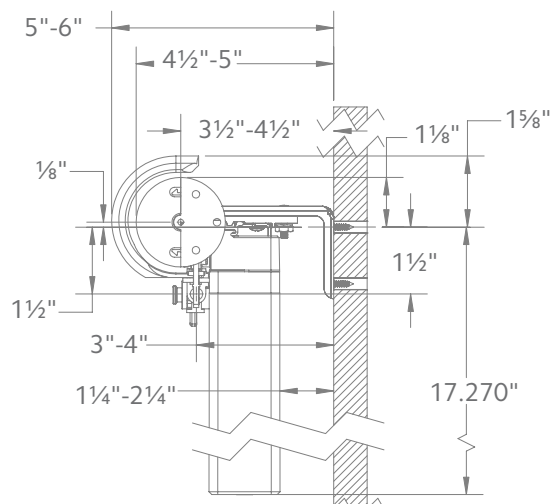

2" Wall Mount