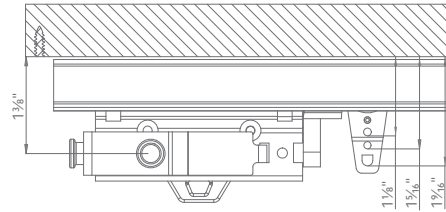

Architrac® Series 94004

Series 94004 Overview

Overview

- Assembled sets includes all necessary components
- Low profile, baton draw rod ($\frac{3}{4}$ "
- Heavy duty, wheeled (Ripplefold™) or ball bearing (pleated) carriers
- Cannot be curved or bent
- Ceiling mount only
  (Track pre-drilled 16" on center for direct ceiling mount)
- Baton options available

Track Style

Dimensions

Ceiling Mount

Available Colors

White

Gray

Bronze

Black

Draw	Mount	Operation	Maximum Track Set	Maximum Fabric Weight	Pounds Per Foot
One-Way	Ceiling Recessed	Manual	16'	64 lbs	4
Two-Way	Ceiling Recessed	Manual	32'	128 lbs	4

Max track lengths and maximum fabric weights do not apply to curved tracks. Send complete specifications and fabric weight to customer service for feasibility.

Available Draw Types

Hand/Baton Draw

For more detailed information about this track, please visit our resource library at kirsch.com.