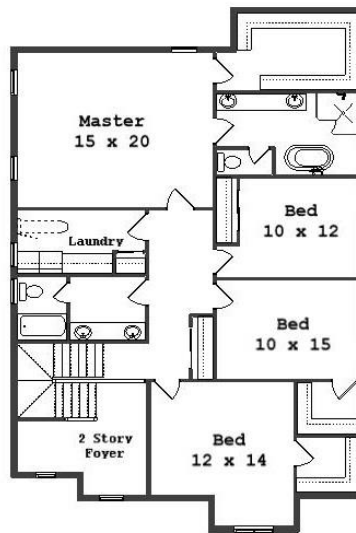

Your Land Your Style Your Home Your Way Design + Build = Your Best Value

In-Town 5001-FE
2860 Sq.Ft.

Copyright © 2017 Kraus Design
All Rights Reserved

The **Kraus** Company
DESIGN BUILD

248-972-5549

Setting the New Standard Since 1987