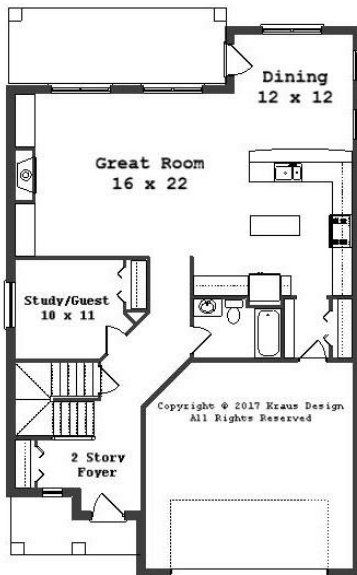

Your Land Your Style Your Home Your Way Design + Build = Your Best Value

In-Town 5001-FE
2860 Sq.Ft.

Copyright © 2017 Kraus Design
All Rights Reserved

The **Kraus** Company
DESIGN BUILD

248-972-5549

Setting the New Standard Since 1987