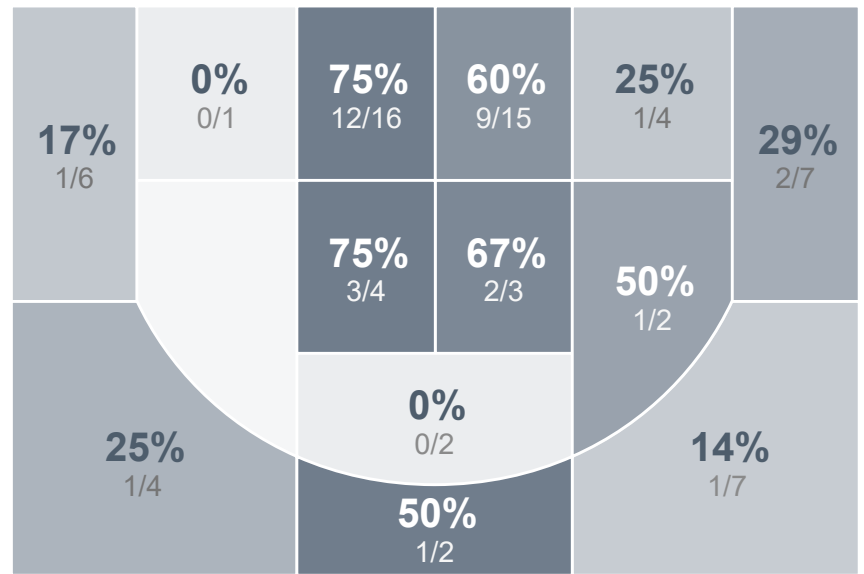

Box Score Report

CHS @ Turtle Mountain - Feb 19, 2021 - W 87-48

Period Stats

Team	1	2	Final
CHS	43	44	87
TMHS	20	28	48

Run Graph

Team Stats

	CHS	TMHS
Field Goal %	46.6%	25.4%
Effective Field Goal %	50.7%	29.9%
2FG Made/Attempted	28/47	11/39
2FG%	59.6%	28.2%
3FG Made/Attempted	6/26	6/28
3FG%	23.1%	21.4%
FT Made/Attempted	13/15	8/12
Free Throw Percentage	86.7%	66.7%
Points Per Possession	1.24	0.67
Transition Points	22	4
Points Off Turnovers	16	2
Second Chance Points	18	7
Points in the Paint	52	18
Offensive Rebounds	18	16
Defense Rebounds	33	21
Assists	23	8
Deflections	9	3
Steals	10	6
Blocks	6	1
Turnovers	8	15
Personal Fouls	8	13
Charges Taken	0	0

Century Patriots Girls Basketball

Turtle Mountain

Century Patriots Girls Basketball's Player Stats

Name	Pts	FG	3FG	FT	+/-	MINS	OREB	DREB	AST	DEFL	STL	BLK	TO	FOUL	CHG
#3 Eden Fridley	0	0/2	0/2	0/0	- 1	5	0	0	0	0	0	0	0	0	0
#10 Autumn Ketterling	3	1/2	1/2	0/0	+ 1	7	0	0	0	0	0	0	1	0	0
#11 Delani Clarke	0	0/2	0/2	0/0	+ 4	9	0	1	0	0	0	1	0	1	0
#12 Jocelyn Julson	11	4/9	1/4	2/2	+ 24	17	0	2	6	1	0	0	1	1	0
#13 Bergan Kinnebrew	12	5/8	1/3	1/1	+ 8	18	1	2	3	0	2	1	1	2	0
#14 Halle Mattern	0	0/1	0/0	0/0	- 1	5	0	1	0	0	1	0	0	0	0
#20 Abby Fletcher	0	0/3	0/1	0/0	+ 9	10	1	2	0	0	0	0	1	0	0
#22 Makayla Anderson	10	4/7	0/1	2/4	+ 12	15	3	7	2	3	0	0	1	1	0
#23 Julia Fitterer	6	3/9	0/3	0/0	+ 30	24	1	3	5	0	1	0	1	0	0
#24 Logan Nissley	17	7/14	1/5	2/2	+ 33	22	7	6	4	2	3	4	1	0	0
#25 Megan Klein	9	3/6	0/0	3/3	+ 26	16	2	3	1	1	1	0	0	0	0
#30 Ashton Kinnebrew	15	5/7	2/3	3/3	+ 32	21	2	2	1	2	1	0	1	0	0
#31 Gabby Rush	4	2/3	0/0	0/0	+ 8	12	1	1	1	0	1	0	0	3	0