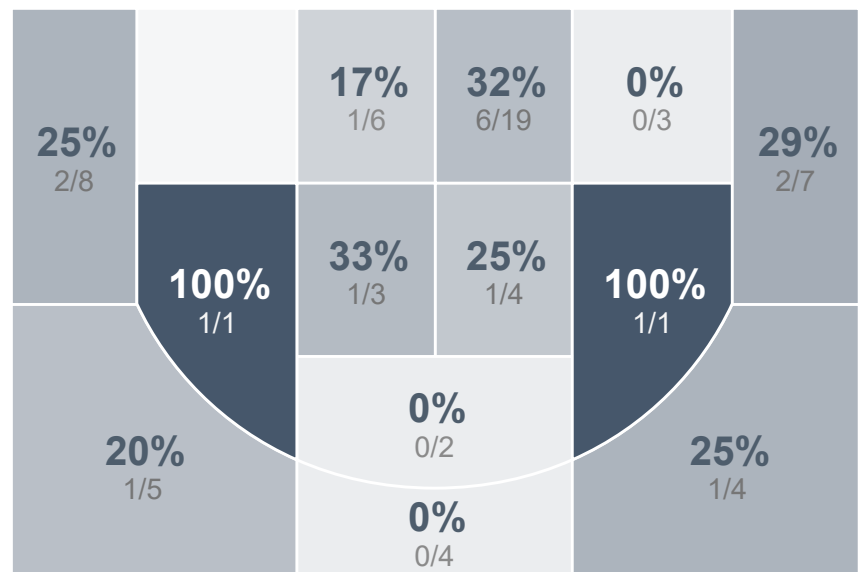

Box Score Report

CHS @ Turtle Mountain - Feb 19, 2021 - W 87-48

Period Stats

Team	1	2	Final
CHS	43	44	87
TMHS	20	28	48

Run Graph

Team Stats

	CHS	TMHS
Field Goal %	46.6%	25.4%
Effective Field Goal %	50.7%	29.9%
2FG Made/Attempted	28/47	11/39
2FG%	59.6%	28.2%
3FG Made/Attempted	6/26	6/28
3FG%	23.1%	21.4%
FT Made/Attempted	13/15	8/12
Free Throw Percentage	86.7%	66.7%
Points Per Possession	1.24	0.67
Transition Points	22	4
Points Off Turnovers	16	2
Second Chance Points	18	7
Points in the Paint	52	18
Offensive Rebounds	18	16
Defense Rebounds	33	21
Assists	23	8
Deflections	9	3
Steals	10	6
Blocks	6	1
Turnovers	8	15
Personal Fouls	8	13
Charges Taken	0	0

Century Patriots Girls Basketball

Turtle Mountain

Century Patriots Girls Basketball's Player Stats

Name	Pts	FG	3FG	FT	+/-	MINS	OREB	DREB	AST	DEFL	STL	BLK	TO	FOUL	CHG
#3 Eden Fridley	0	0/2	0/2	0/0	- 1	5	0	0	0	0	0	0	0	0	0
#10 Autumn Ketterling	3	1/2	1/2	0/0	+ 1	7	0	0	0	0	0	0	1	0	0
#11 Delani Clarke	0	0/2	0/2	0/0	+ 4	9	0	1	0	0	0	1	0	1	0
#12 Jocelyn Julson	11	4/9	1/4	2/2	+ 24	17	0	2	6	1	0	0	1	1	0
#13 Bergan Kinnebrew	12	5/8	1/3	1/1	+ 8	18	1	2	3	0	2	1	1	2	0
#14 Halle Mattern	0	0/1	0/0	0/0	- 1	5	0	1	0	0	1	0	0	0	0
#20 Abby Fletcher	0	0/3	0/1	0/0	+ 9	10	1	2	0	0	0	0	1	0	0
#22 Makayla Anderson	10	4/7	0/1	2/4	+ 12	15	3	7	2	3	0	0	1	1	0
#23 Julia Fitterer	6	3/9	0/3	0/0	+ 30	24	1	3	5	0	1	0	1	0	0
#24 Logan Nissley	17	7/14	1/5	2/2	+ 33	22	7	6	4	2	3	4	1	0	0
#25 Megan Klein	9	3/6	0/0	3/3	+ 26	16	2	3	1	1	1	0	0	0	0
#30 Ashton Kinnebrew	15	5/7	2/3	3/3	+ 32	21	2	2	1	2	1	0	1	0	0
#31 Gabby Rush	4	2/3	0/0	0/0	+ 8	12	1	1	1	0	1	0	0	3	0