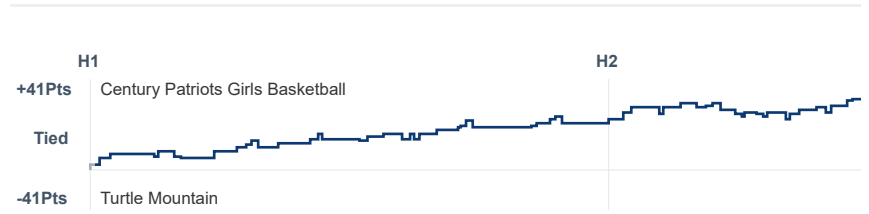

Box Score Report

CHS @ Turtle Mountain - Feb 19, 2021 - W 87-48

Period Stats

Team	1	2	Final
CHS	43	44	87
TMHS	20	28	48

Run Graph

Team Stats

	CHS	TMHS
Field Goal %	46.6%	25.4%
Effective Field Goal %	50.7%	29.9%
2FG Made/Attempted	28/47	11/39
2FG%	59.6%	28.2%
3FG Made/Attempted	6/26	6/28
3FG%	23.1%	21.4%
FT Made/Attempted	13/15	8/12
Free Throw Percentage	86.7%	66.7%
Points Per Possession	1.24	0.67
Transition Points	22	4
Points Off Turnovers	16	2
Second Chance Points	18	7
Points in the Paint	52	18
Offensive Rebounds	18	16
Defense Rebounds	33	21
Assists	23	8
Deflections	9	3
Steals	10	6
Blocks	6	1
Turnovers	8	15
Personal Fouls	8	13
Charges Taken	0	0

Century Patriots Girls Basketball

Turtle Mountain

Century Patriots Girls Basketball's Player Stats

Name	Pts	FG	3FG	FT	+/-	MINS	OREB	DREB	AST	DEFL	STL	BLK	TO	FOUL	CHG
#3 Eden Fridley	0	0/2	0/2	0/0	- 1	5	0	0	0	0	0	0	0	0	0
#10 Autumn Ketterling	3	1/2	1/2	0/0	+ 1	7	0	0	0	0	0	0	1	0	0
#11 Delani Clarke	0	0/2	0/2	0/0	+ 4	9	0	1	0	0	0	1	0	1	0
#12 Jocelyn Julson	11	4/9	1/4	2/2	+ 24	17	0	2	6	1	0	0	1	1	0
#13 Bergan Kinnebrew	12	5/8	1/3	1/1	+ 8	18	1	2	3	0	2	1	1	2	0
#14 Halle Mattern	0	0/1	0/0	0/0	- 1	5	0	1	0	0	1	0	0	0	0
#20 Abby Fletcher	0	0/3	0/1	0/0	+ 9	10	1	2	0	0	0	0	1	0	0
#22 Makayla Anderson	10	4/7	0/1	2/4	+ 12	15	3	7	2	3	0	0	1	1	0
#23 Julia Fitterer	6	3/9	0/3	0/0	+ 30	24	1	3	5	0	1	0	1	0	0
#24 Logan Nissley	17	7/14	1/5	2/2	+ 33	22	7	6	4	2	3	4	1	0	0
#25 Megan Klein	9	3/6	0/0	3/3	+ 26	16	2	3	1	1	1	0	0	0	0
#30 Ashton Kinnebrew	15	5/7	2/3	3/3	+ 32	21	2	2	1	2	1	0	1	0	0
#31 Gabby Rush	4	2/3	0/0	0/0	+ 8	12	1	1	1	0	1	0	0	3	0