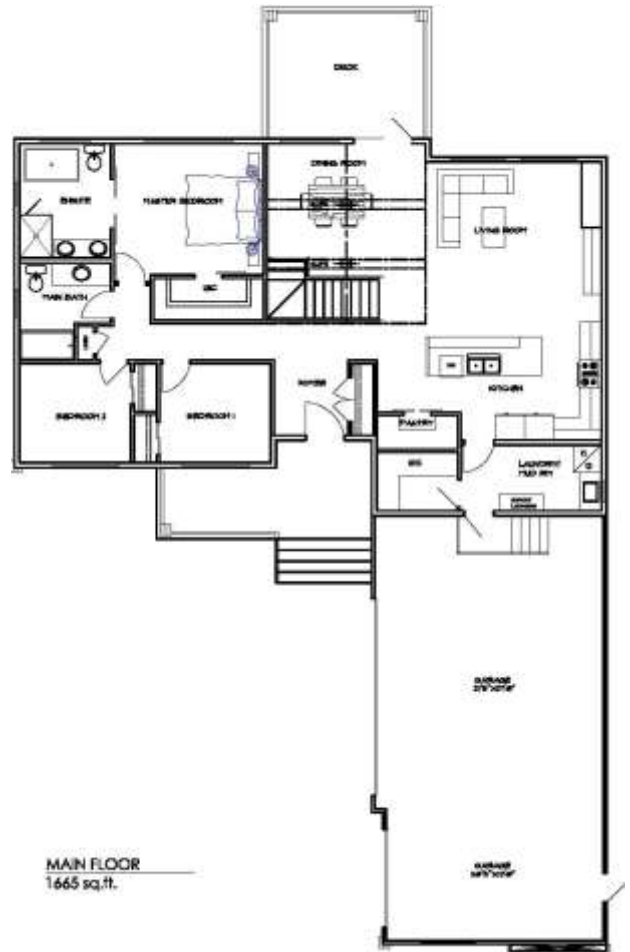

35 Kendall Crescent Prairie View Lakes

\$625,000.00 incl. lot and GST

- Open Concept Bungalow, 1665 sq. ft. Walkout Style Home
- 9 ft. Ceiling Heights in Main and Lower Level
- Air Conditioner
- Alarm/Sound
- Quartz in Kitchen Includes Island
- Large Great Room With Big Windows
- Wood Beam Details
- Fireplace with Tile
- Deluxe Ensuite- Includes Shower, Tub, His/her Sink, Quartz Countertops
- Melamine Shelves Throughout
- Wood Deck, With Piles
- Three Car Attached Garage
- Concrete Driveway