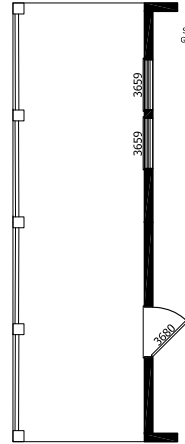

OPTIONAL
PORCH