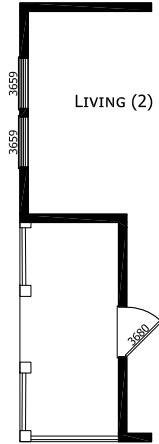

OPTIONAL
RECESSED
PORCH (add 6' to LR)