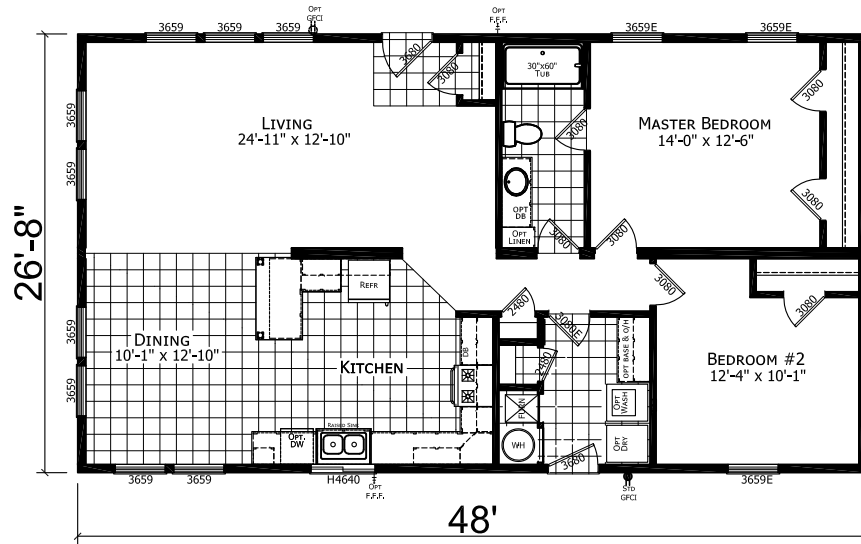

MODEL 17-CB-4482C
2 BEDROOM, 1 BATH
ACTUAL SIZE: 48' x 26'-8"
TOTAL AREA: 1,280 SQ. FT.