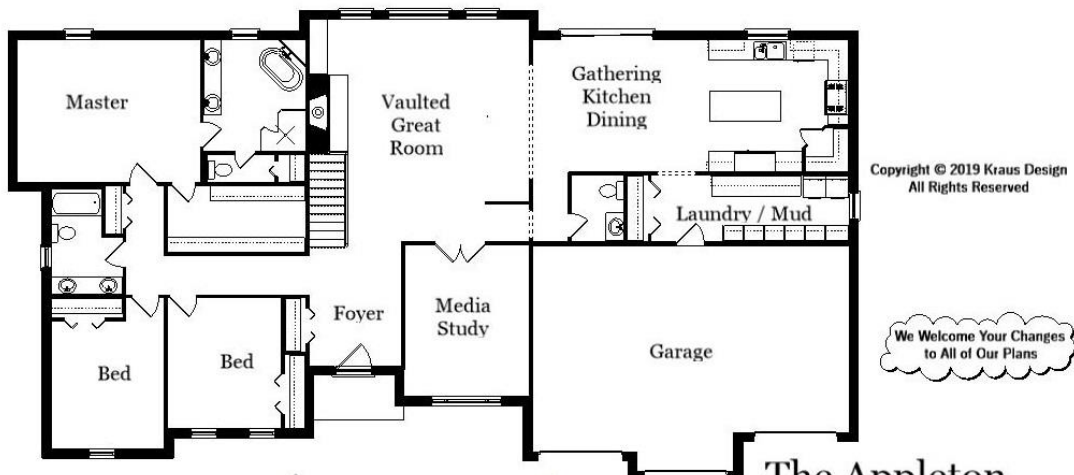

Your Land Your Style Your Home Your Way
Design + Build = Your Best Value

Copyright © 2019 Kraus Design
All Rights Reserved

We Welcome Your Changes
to All of Our Plans

The **Kraus** Company
DESIGN BUILD

248-972-5549

The Appleton
Rambler
2560 Sq.Ft.

Setting the New Standard