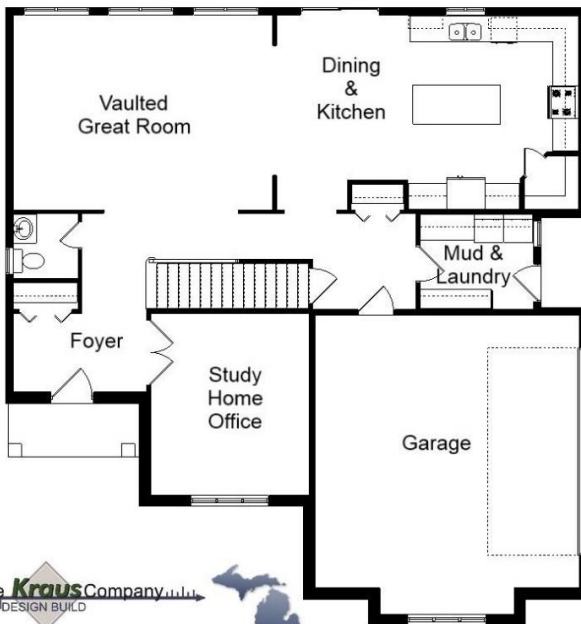

Your Land Your Style Your Home Your Way
Design + Build = Your Best Value

Adams Lake I
2200 Sq. Ft.

Copyright © 2021 Kraus Design
All Rights Reserved

The **Kraus** Company
DESIGN BUILD
248-972-5549

Setting the New Standard

Your Land Your Style Your Home Your Way

Design + Build = Your Best Value

The **Kraus** Company, LLC
DESIGN BUILD
248-972-5549

Adams Lake II
2200 Sq. Ft.

Copyright © 2021 Kraus Design
All Rights Reserved

Setting the New Standard

Your Land Your Style Your Home Your Way
Design + Build = Your Best Value

The **Kraus** Company, LLC
DESIGN BUILD
248-972-5549

Adams Lake III
2400 Sq. Ft.

Copyright © 2021 Kraus Design
All Rights Reserved