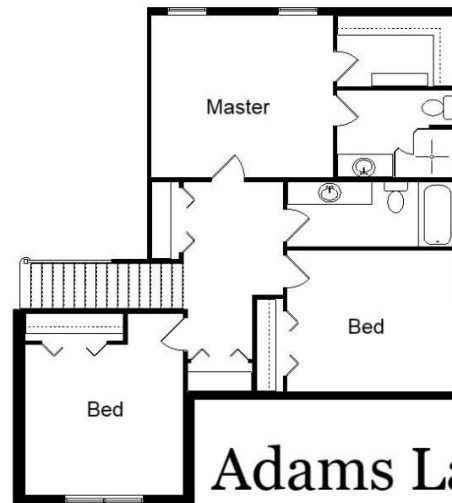

Your Land Your Style Your Home Your Way
Design + Build = Your Best Value

Adams Lake I
2200 Sq. Ft.

Copyright © 2021 Kraus Design
All Rights Reserved

The **Kraus** Company
DESIGN BUILD
248-972-5549

Setting the New Standard

Your Land Your Style Your Home Your Way

Design + Build = Your Best Value

The **Kraus** Company, LLC
DESIGN BUILD
248-972-5549

Adams Lake II
2200 Sq. Ft.

Copyright © 2021 Kraus Design
All Rights Reserved

Setting the New Standard

Your Land Your Style Your Home Your Way
Design + Build = Your Best Value

The **Kraus** Company, LLC
DESIGN BUILD
248-972-5549

Adams Lake III
2400 Sq. Ft.

Copyright © 2021 Kraus Design
All Rights Reserved