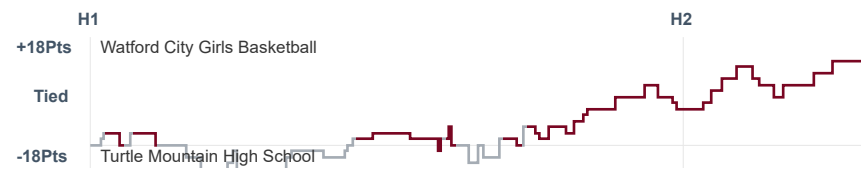

Box Score Report

WCHS @ TMHS - Jan 10, 2020 - W 77-65

Period Stats

Team	1	2	Final
WCHS	40	37	77
TMHS	34	31	65

Run Graph

Team Stats

	WCHS	TMHS
Field Goal %	39.7%	31.8%
Effective Field Goal %	42.6%	35.6%
2FG Made/Attempted	23/56	16/46
2FG%	41.1%	34.8%
3FG Made/Attempted	4/12	5/20
3FG%	33.3%	25.0%
FT Made/Attempted	19/27	18/33
Free Throw Percentage	70.4%	54.5%
Points Per Possession	0.85	0.72
Transition Points	26	12
Points Off Turnovers	22	21
Second Chance Points	9	6
Points in the Paint	36	26
Offensive Rebounds	19	12
Defense Rebounds	39	27
Assists	16	8
Deflections	7	14
Steals	13	12
Blocks	3	6
Turnovers	29	20
Personal Fouls	22	21
Charges Taken	1	0