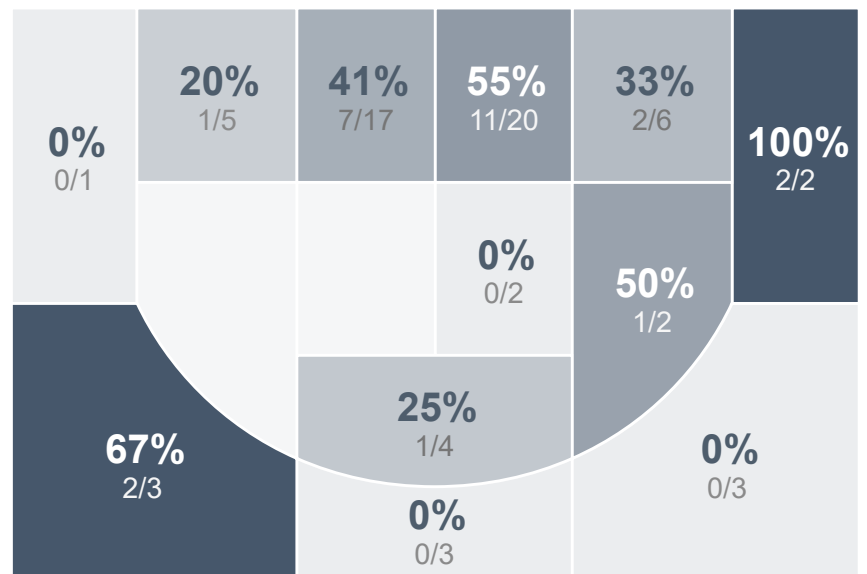

Watford City Girls Basketball