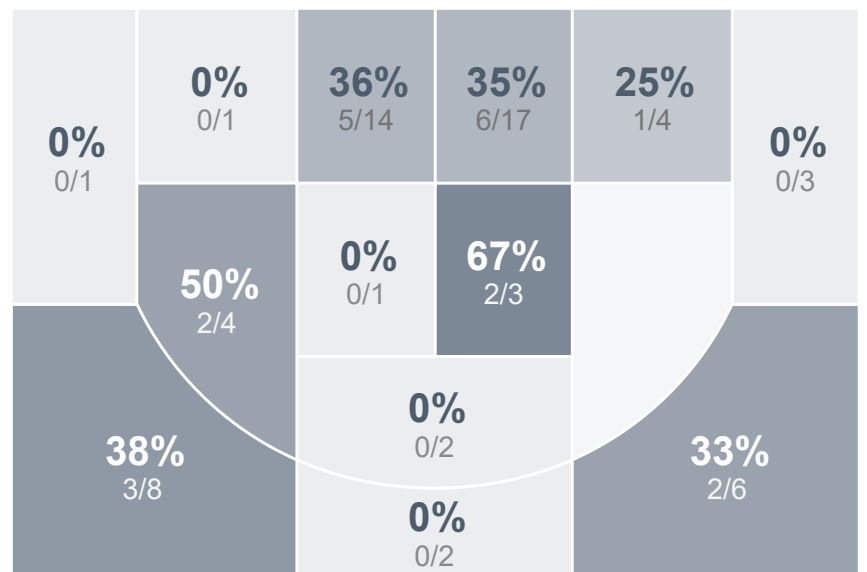

Turtle Mountain High School