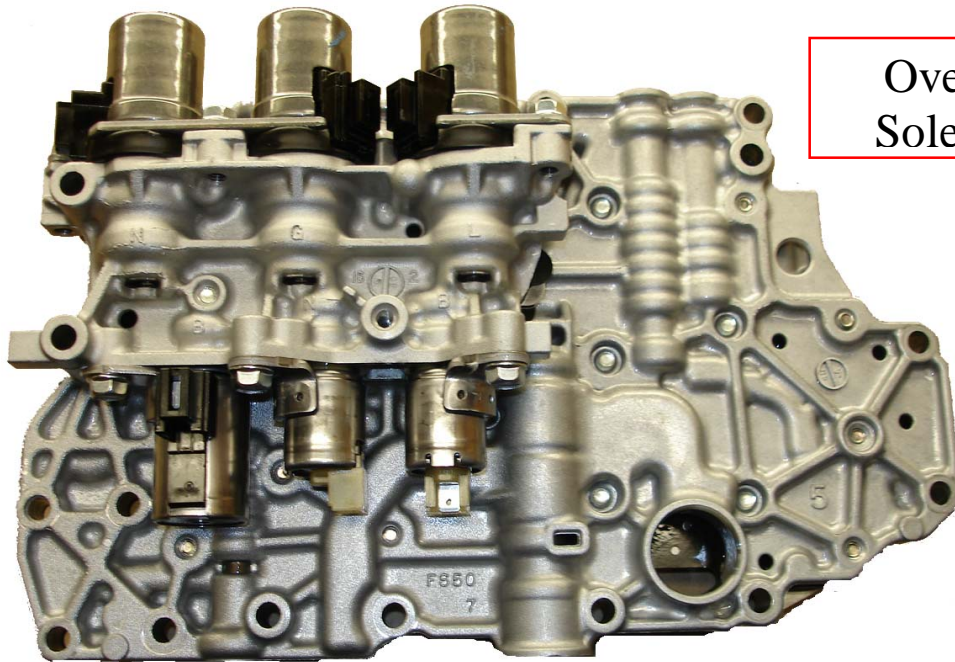

# Central Valve Bodies

*Built, Tested and In-Stock — 100% guaranteed*

**NEW PRODUCT**

## FNR5

FITS FORD, LINCOLN, MERCURY AND  
MAZDA APPLICATIONS!!

Oversized PR valve  
Solenoids included!!

CVB# MF-6340 — 6 Solenoid, FS50 Casting

15551 S HWY 66  
Claremore, OK 74017  
(918) 341-0266