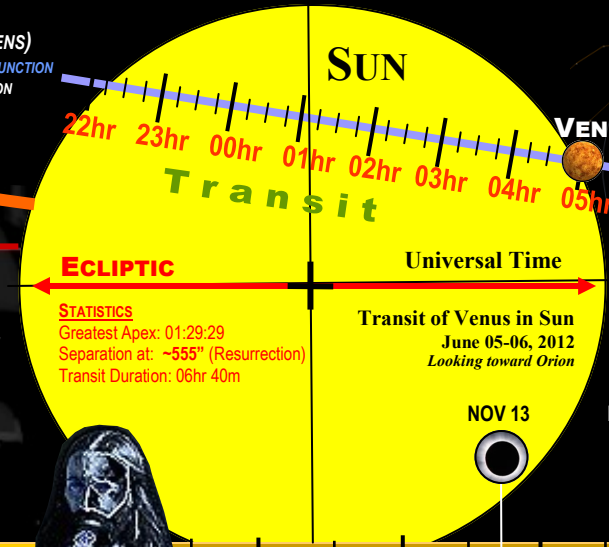

THE TRANSIT OF VENUS

A PICTURE OF THE RAPTURE ASSOCIATED WITH COSMIC SYMBOLISM & BIBLICAL TYPES

The purpose of this chart is to highlight several key and unique properties of the Transit of Venus. The Transits of Venus will be examined in a Judeo-Christian context associated with Biblical symbolism and parallels. The 8th Transit of Venus to occur with the Sun, since recordings have been taken, is scheduled to take place on June 5-6th, 2012. To some Christian communities, this rare occurrence can be attributed to a 'Picture of a Rapture' or a snatching-away. The first Venus Transit in our new millennium already happened in Jun 8, 2004, its 'pair' is thus to happen on June 5-6, 2012. Because the Venus Transit does happen in 2012, the year 2012 is considered to be a 'Passage Year' in many religious and non-religious circles. This Rapture imagery, as insinuated by both the Old and New Testaments, speaks of a course of events to take place, primarily Sudden Destruction and an Escape. As Venus makes its "planetary retrograde loop" spanning the constellations of Taurus-Auriga-Orion, there are several unique celestial attributes that will be highlighted during this time period. In part, some prominent celestial occurrences will be the: 1) Conjunction of Venus with the Pleiades on Apr 2, 2012. 2) Alignment with Earth-Venus-Pleiades on Apr 2, 2012. 3) Retrograde 'Loop' from Pleiades to OR164 spanning Taurus-Auriga-Orion. 4) Partial Blood Moon of Jun 3 immediately preceding the Transit. 5) Transit of Venus with the Sun on Jun 5-6th. 6) Conjunction of Mercury-Venus-Sun-Jupiter on Jul 1, 2012.