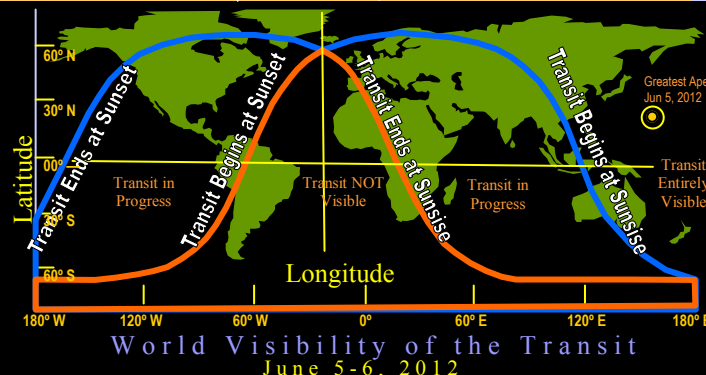

1. **CELESTIAL SYMBOLS**
2. ☉ = Sun
   - ♁ = Earth
   - ♂ = Mars
   - ♃ = Jupiter
   - ♄ = Saturn
   - ♅ = Mercury
   - ♇ = Pluto
   - ♀ = Venus
   - ♁ = Uranus
   - ♁ = Neptune
   - ♁ = Total Solar Eclipse
   - ☉ = Annular Eclipse
   - ☾ = Lunar Eclipse
   - ♊ = Equinox
   - ♋ = Solstices
   - ♁ = Retrograde Loop
   - ♁ = Spring
   - ♁ = Summer
   - ♁ = Fall