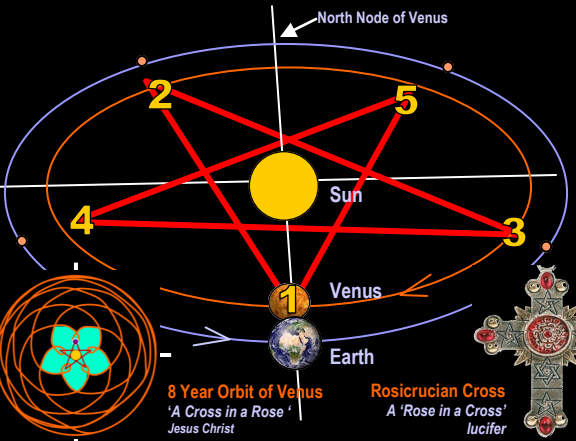

THE TRANSIT OF VENUS

A PICTURE OF THE RAPTURE ASSOCIATED WITH COSMIC SYMBOLISM & BIBLICAL TYPES

The purpose of this chart is to highlight several key and unique properties of the Transit of Venus. The Transits of Venus will be examined in a Judeo-Christian context associated with Biblical symbolism and parallels. The 8th Transit of Venus to occur with the Sun, since recordings have been taken, is scheduled to take place on June 5-6th, 2012. To some Christian communities, this rare occurrence can be attributed to a 'Picture of a Rapture' or a snatching-away. The first Venus Transit in our new millennium already happened in Jun 8, 2004, its 'pair' is thus to happen on June 5-6, 2012. Because the Venus Transit does happen in 2012, the year 2012 is considered to be a 'Passage Year' in many religious and non-religious circles. This Rapture imagery, as insinuated by both the Old and New Testaments, speaks of a course of events to take place, primarily Sudden Destruction and an Escape. As Venus makes its "planetary retrograde loop" spanning the constellations of Taurus-Auriga-Orion, there are several unique celestial attributes that will be highlighted during this time period. In part, some prominent celestial occurrences will be the: 1) Conjunction of Venus with the Pleiades on Apr 2, 2012. 2) Alignment with Earth-Venus-Pleiades on Apr 2, 2012. 3) Retrograde 'Loop' from Pleiades to OR164 spanning Taurus-Auriga-Orion. 4) Partial Blood Moon of Jun 3 immediately preceding the Transit. 5) Transit of Venus with the Sun on Jun 5-6th. 6) Conjunction of Mercury-Venus-Sun-Jupiter on Jul 1, 2012.