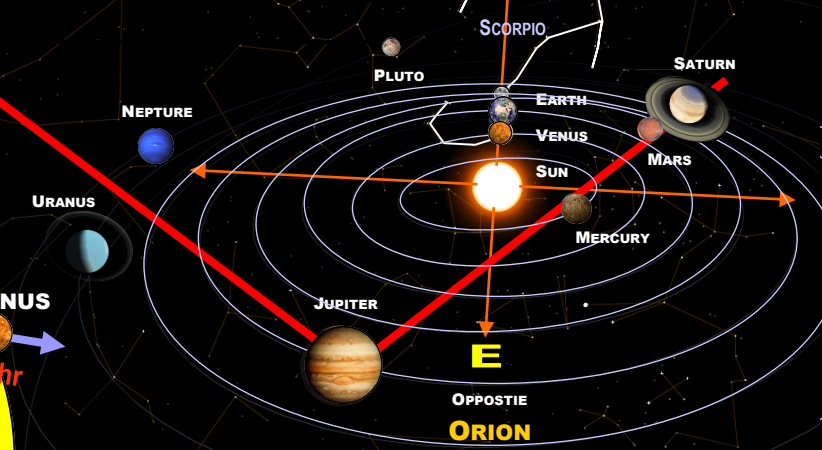

AURIGA
CHRIST, THE WOUNDED SHEPHERD
Hebrews 13:20

Venus will be at these point in time when the Partial Blood Moon occurs & the Transit begins in June 4.

Auriga - Christ, the Wounded Shepherd: Star in his right foot is called El Nath which means wounded or slain. The meaning is one of 'Safety for the Redeemed in the Day of Wrath.' it is an image of a Shepherd pierced at His heel protecting larger she-goat and 2 lambs (Church and Israel) from the 'Coming Judge' Taurus.

ORION - Christ, the Coming Prince: Orion depicts a Heavenly Warrior with a Sword and left foot upon the Enemy's head, Satan. He means 'Light breaking forth in the Redeemer'. His right foot is also pierced like Ophiuchus' by the Serpent. This too echoes Genesis 3:15 the insinuating conflict between the 'seed' of the Woman and the Serpent.

PLEIADES - Christ's Bride: A cluster of stars known as 'The Congregation of the Judge'. It consists of 7 stars in the neck of Taurus. This alludes to the whole Body of Christ Believers, the Bride of Christ; the 7 Churches, 7 Ages to be 'caught away' from the Wrath that is to come on the unrepentant world before Christ's 2nd Coming.

A 'Transit' is another descriptive word for an 'occultation'. Because of Earth's 'order' or distance from our Sun, only Mercury and Venus can have 'transits' with the Sun as it would occur between the Earth and the Sun. These Transits are not 'Eclipses'. What is extraordinary about the Jun 5-6, 2012 Transit is that Venus will cross the Sun's 'face' in reference to our Earth.