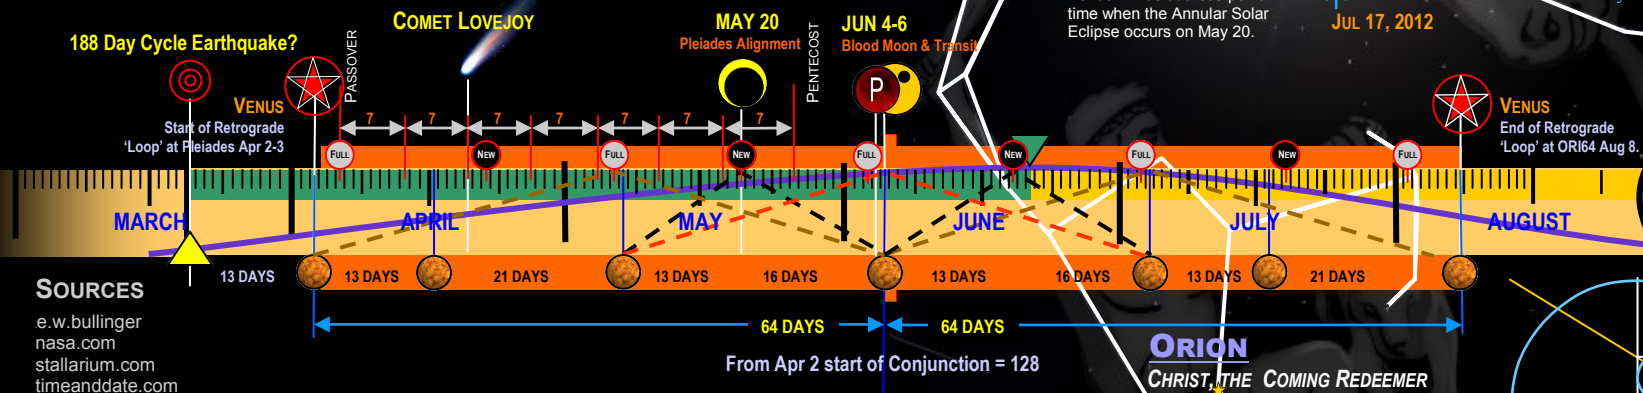

PLEIADES (7 MAIDENS)
EARTH-VENUS-PLEIADES CONJUNCTION
THE 7 CHURCHES OF REVELATION

JUNE 5-6, 2012

The Transit will last close to 6 hours. The actual 'Transit' occurs about 3 hours before and after it clears the Sun.

A 'Transit' is another descriptive word for an 'occultation'. Because of Earth's 'order' or distance from our Sun, only Mercury and Venus can have 'transits' with the Sun as it would occur between the Earth and the Sun. These Transits are not 'Eclipses'. What is extraordinary about the Jun 5-6, 2012 Transit is that Venus will cross the Sun's 'face' in reference to our Earth.