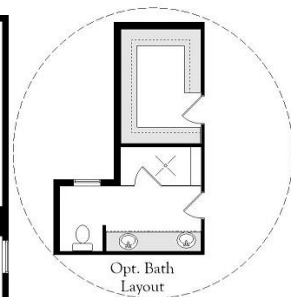

## Design + Build = Your Best Value

**Bishop Valley**  
**2300 Sq.Ft.**

Copyright © 2021 Kraus Design Build  
All Rights Reserved

The **Kraus** Company  
DESIGN BUILD