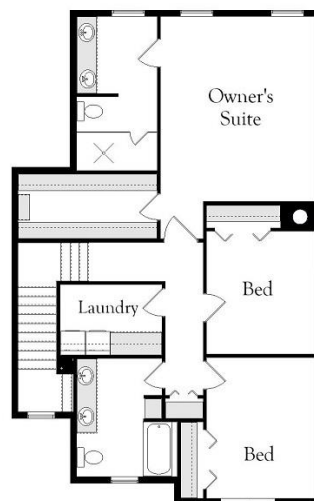

## Design + Build = Your Best Value

**Bishop Valley**  
**2300 Sq.Ft.**

Copyright © 2021 Kraus Design Build  
All Rights Reserved

The **Kraus** Company  
DESIGN BUILD