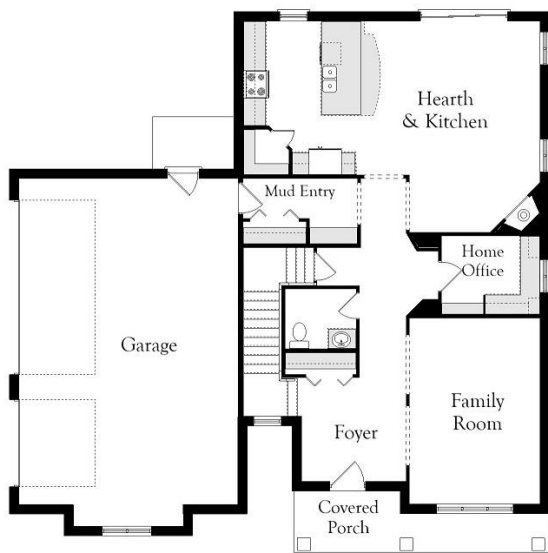

## Design + Build = Your Best Value

**Bishop Valley**  
**2300 Sq.Ft.**

Copyright © 2021 Kraus Design Build  
All Rights Reserved

The **Kraus** Company  
DESIGN BUILD