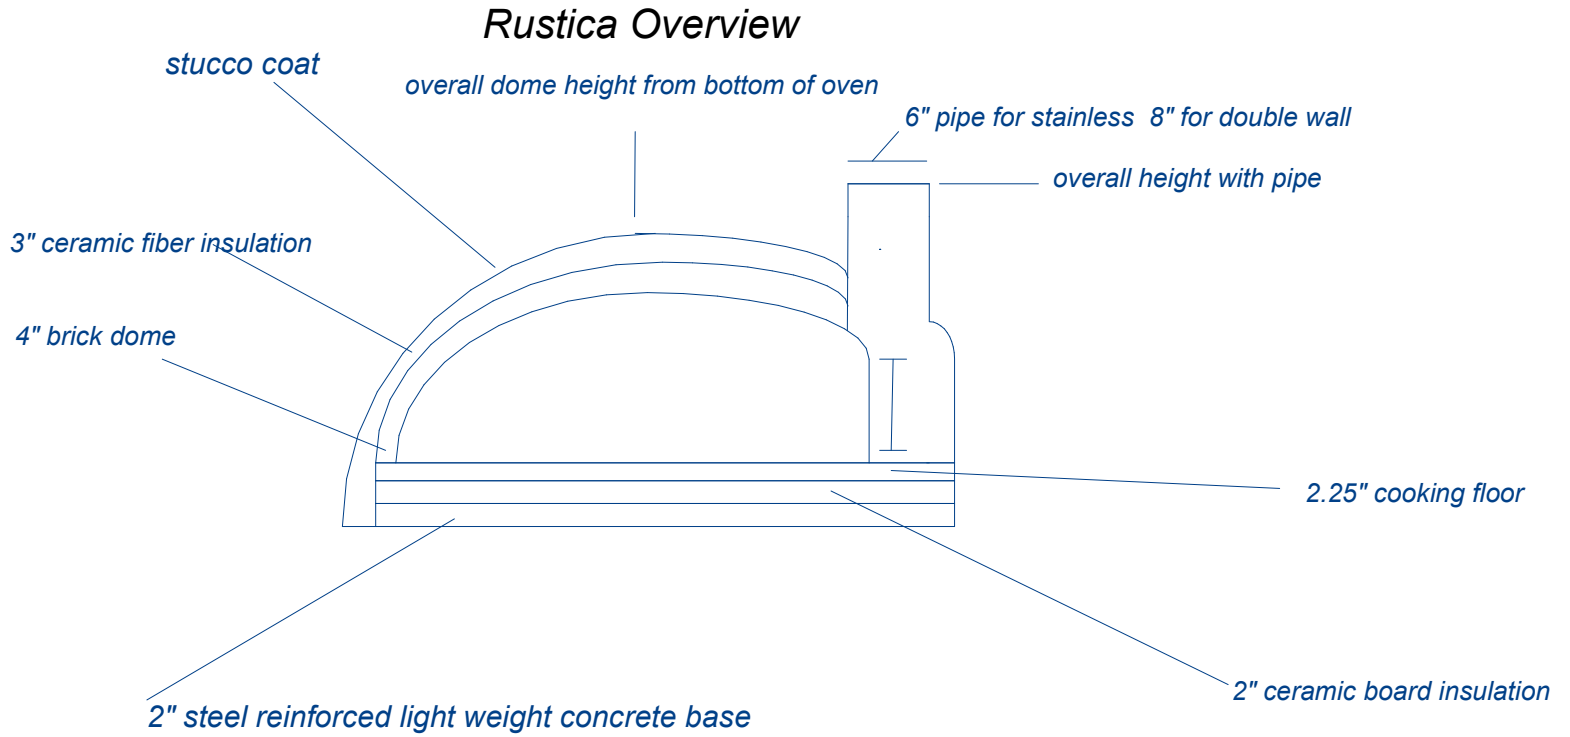

Rustica Overview

	24"	32"	40"
Dimensions	37"w x 43"d x 45"h	45"w x 51"d x 44"h	53"w x 57"d x 44"h
Opening	16"	16"	19.5"
Weight	1000lbs	1500lbs	2000lbs
Pizza at a time	1	2	4
Pipe diameter	5"	6"	8"
Heat up time	35min	45min	60 min