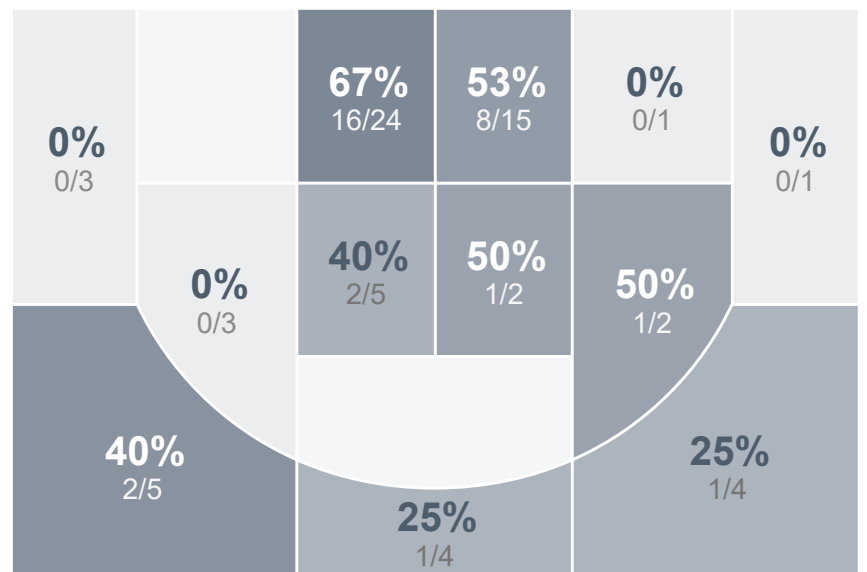

Box Score Report

WHS vs Bismarck Century - Jan 10, 2023 - L 42-82

Period Stats

Team	1	2	Final
WHS	15	27	42
CHS	49	33	82

Run Graph

Team Stats

	WHS	CHS
Field Goal %	35.3%	46.4%
Effective Field Goal %	41.2%	49.3%
2FG Made/Attempted	8/26	28/52
2FG%	30.8%	53.8%
3FG Made/Attempted	4/8	4/17
3FG%	50.0%	23.5%
FT Made/Attempted	14/18	14/24
Free Throw Percentage	77.8%	58.3%
Points Per Possession	0.50	0.96
Transition Points	4	22
Points Off Turnovers	12	51
Second Chance Points	5	19
Points in the Paint	16	54
Offensive Rebounds	9	15
Defense Rebounds	25	15
Assists	8	23
Deflections	6	16
Steals	6	34
Blocks	0	1
Turnovers	51	20
Personal Fouls	19	14
Charges Taken	0	0

Girls' Varsity Basketball

Bismarck Century High School

Girls' Varsity Basketball's Player Stats

Name	Pts	FG	3FG	FT	+/-	MINS	OREB	DREB	AST	DEFL	STL	BLK	TO	FOUL	CHG
#1 Kierra Slagle	3	1/1	1/1	0/0	- 15	19	0	4	2	0	2	0	5	2	0
#3 Micah Fleck	0	0/3	0/1	0/0	- 21	16	1	1	1	1	0	0	11	1	0
#4 Grace Johnson	6	2/2	2/2	0/0	- 7	13	0	0	0	0	0	0	0	1	0
 #5 Unknown Athlete	0	0/0	0/0	0/0	- 5	4	0	1	0	0	1	0	2	0	0
#11 Allison Wilcox	7	1/2	0/0	5/6	- 21	25	1	1	3	1	1	0	8	3	0
#14 Emma Shockley	4	1/4	1/2	1/2	- 21	19	0	2	2	0	0	0	8	1	0
#15 Kendra Hall	4	1/3	0/0	2/2	- 20	26	2	3	0	2	0	0	4	2	0
#21 Jayda Johnson-Lewis	4	2/2	0/0	0/0	- 25	13	1	1	0	0	1	0	1	2	0
#22 Jayden Flory	2	1/1	0/0	0/0	+ 5	2	0	0	0	0	1	0	0	0	0
#25 Averi Austreim	3	1/9	0/0	1/2	- 30	24	0	4	0	0	0	0	5	4	0
#31 Elizabeth Milne	9	2/7	0/2	5/6	- 38	22	0	3	0	2	0	0	7	2	0
#44 Destiny Brinkley	0	0/0	0/0	0/0	- 2	2	0	0	0	0	0	0	0	1	0