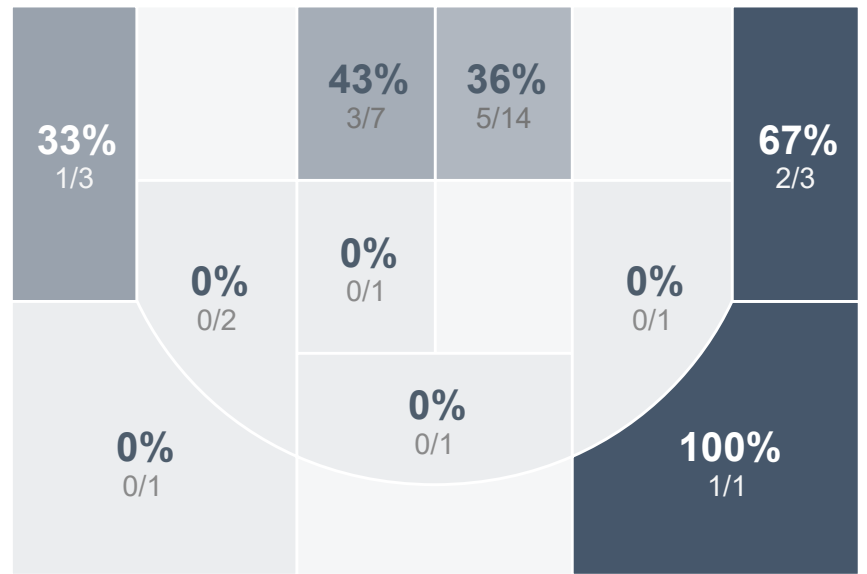

Box Score Report

WHS vs Bismarck Century - Jan 10, 2023 - L 42-82

Period Stats

Team	1	2	Final
WHS	15	27	42
CHS	49	33	82

Run Graph

Team Stats

	WHS	CHS
Field Goal %	35.3%	46.4%
Effective Field Goal %	41.2%	49.3%
2FG Made/Attempted	8/26	28/52
2FG%	30.8%	53.8%
3FG Made/Attempted	4/8	4/17
3FG%	50.0%	23.5%
FT Made/Attempted	14/18	14/24
Free Throw Percentage	77.8%	58.3%
Points Per Possession	0.50	0.96
Transition Points	4	22
Points Off Turnovers	12	51
Second Chance Points	5	19
Points in the Paint	16	54
Offensive Rebounds	9	15
Defense Rebounds	25	15
Assists	8	23
Deflections	6	16
Steals	6	34
Blocks	0	1
Turnovers	51	20
Personal Fouls	19	14
Charges Taken	0	0

Girls' Varsity Basketball

Bismarck Century High School

Girls' Varsity Basketball's Player Stats

Name	Pts	FG	3FG	FT	+/-	MINS	OREB	DREB	AST	DEFL	STL	BLK	TO	FOUL	CHG
#1 Kierra Slagle	3	1/1	1/1	0/0	- 15	19	0	4	2	0	2	0	5	2	0
#3 Micah Fleck	0	0/3	0/1	0/0	- 21	16	1	1	1	1	0	0	11	1	0
#4 Grace Johnson	6	2/2	2/2	0/0	- 7	13	0	0	0	0	0	0	0	1	0
 #5 Unknown Athlete	0	0/0	0/0	0/0	- 5	4	0	1	0	0	1	0	2	0	0
#11 Allison Wilcox	7	1/2	0/0	5/6	- 21	25	1	1	3	1	1	0	8	3	0
#14 Emma Shockley	4	1/4	1/2	1/2	- 21	19	0	2	2	0	0	0	8	1	0
#15 Kendra Hall	4	1/3	0/0	2/2	- 20	26	2	3	0	2	0	0	4	2	0
#21 Jayda Johnson-Lewis	4	2/2	0/0	0/0	- 25	13	1	1	0	0	1	0	1	2	0
#22 Jayden Flory	2	1/1	0/0	0/0	+ 5	2	0	0	0	0	1	0	0	0	0
#25 Averi Austreim	3	1/9	0/0	1/2	- 30	24	0	4	0	0	0	0	5	4	0
#31 Elizabeth Milne	9	2/7	0/2	5/6	- 38	22	0	3	0	2	0	0	7	2	0
#44 Destiny Brinkley	0	0/0	0/0	0/0	- 2	2	0	0	0	0	0	0	0	1	0