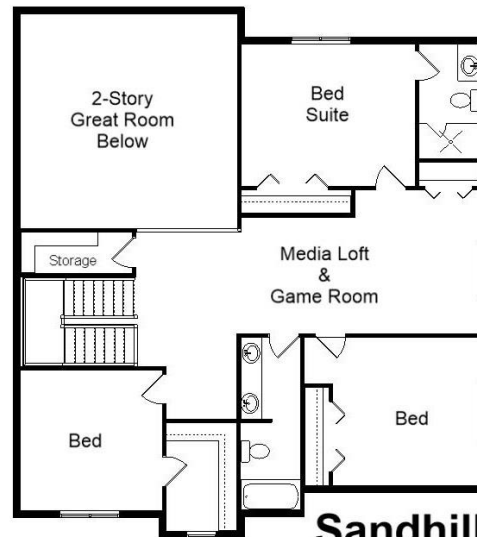

Your Land Your Style Your Home Your Way

Design + Build = Your Best Value

www.krausbuild.com

The Kraus Company, LLC
DESIGN BUILD

248-972-5549

Sandhill
3000 Sq.Ft.
Copyright © 2019 Kraus Design
All Rights Reserved