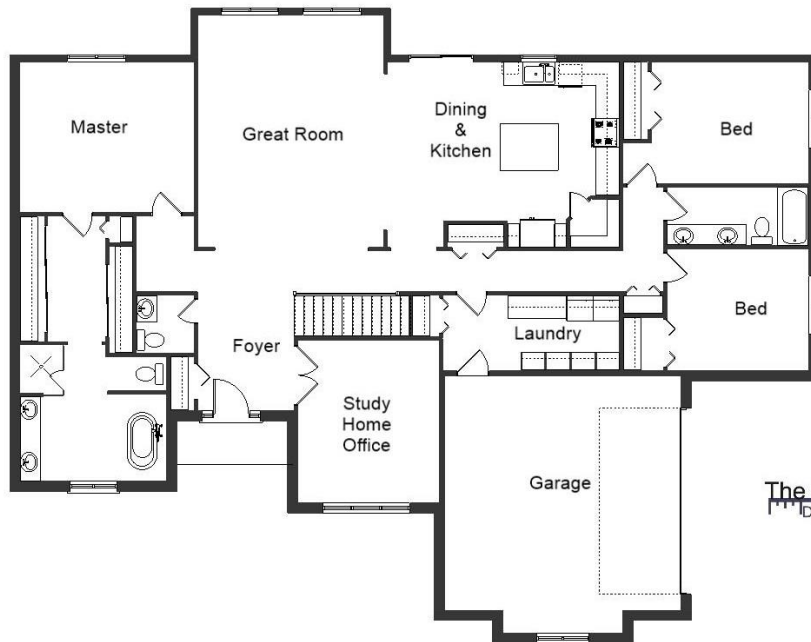

Your Land Your Style Your Home Your Way

Design + Build = Your Best Value

Dallas
2325 Sq. Ft.

Copyright © 2021 Kraus Design
All Rights Reserved

The **Kraus** Company
DESIGN BUILD

248-972-5549

Setting the New Standard