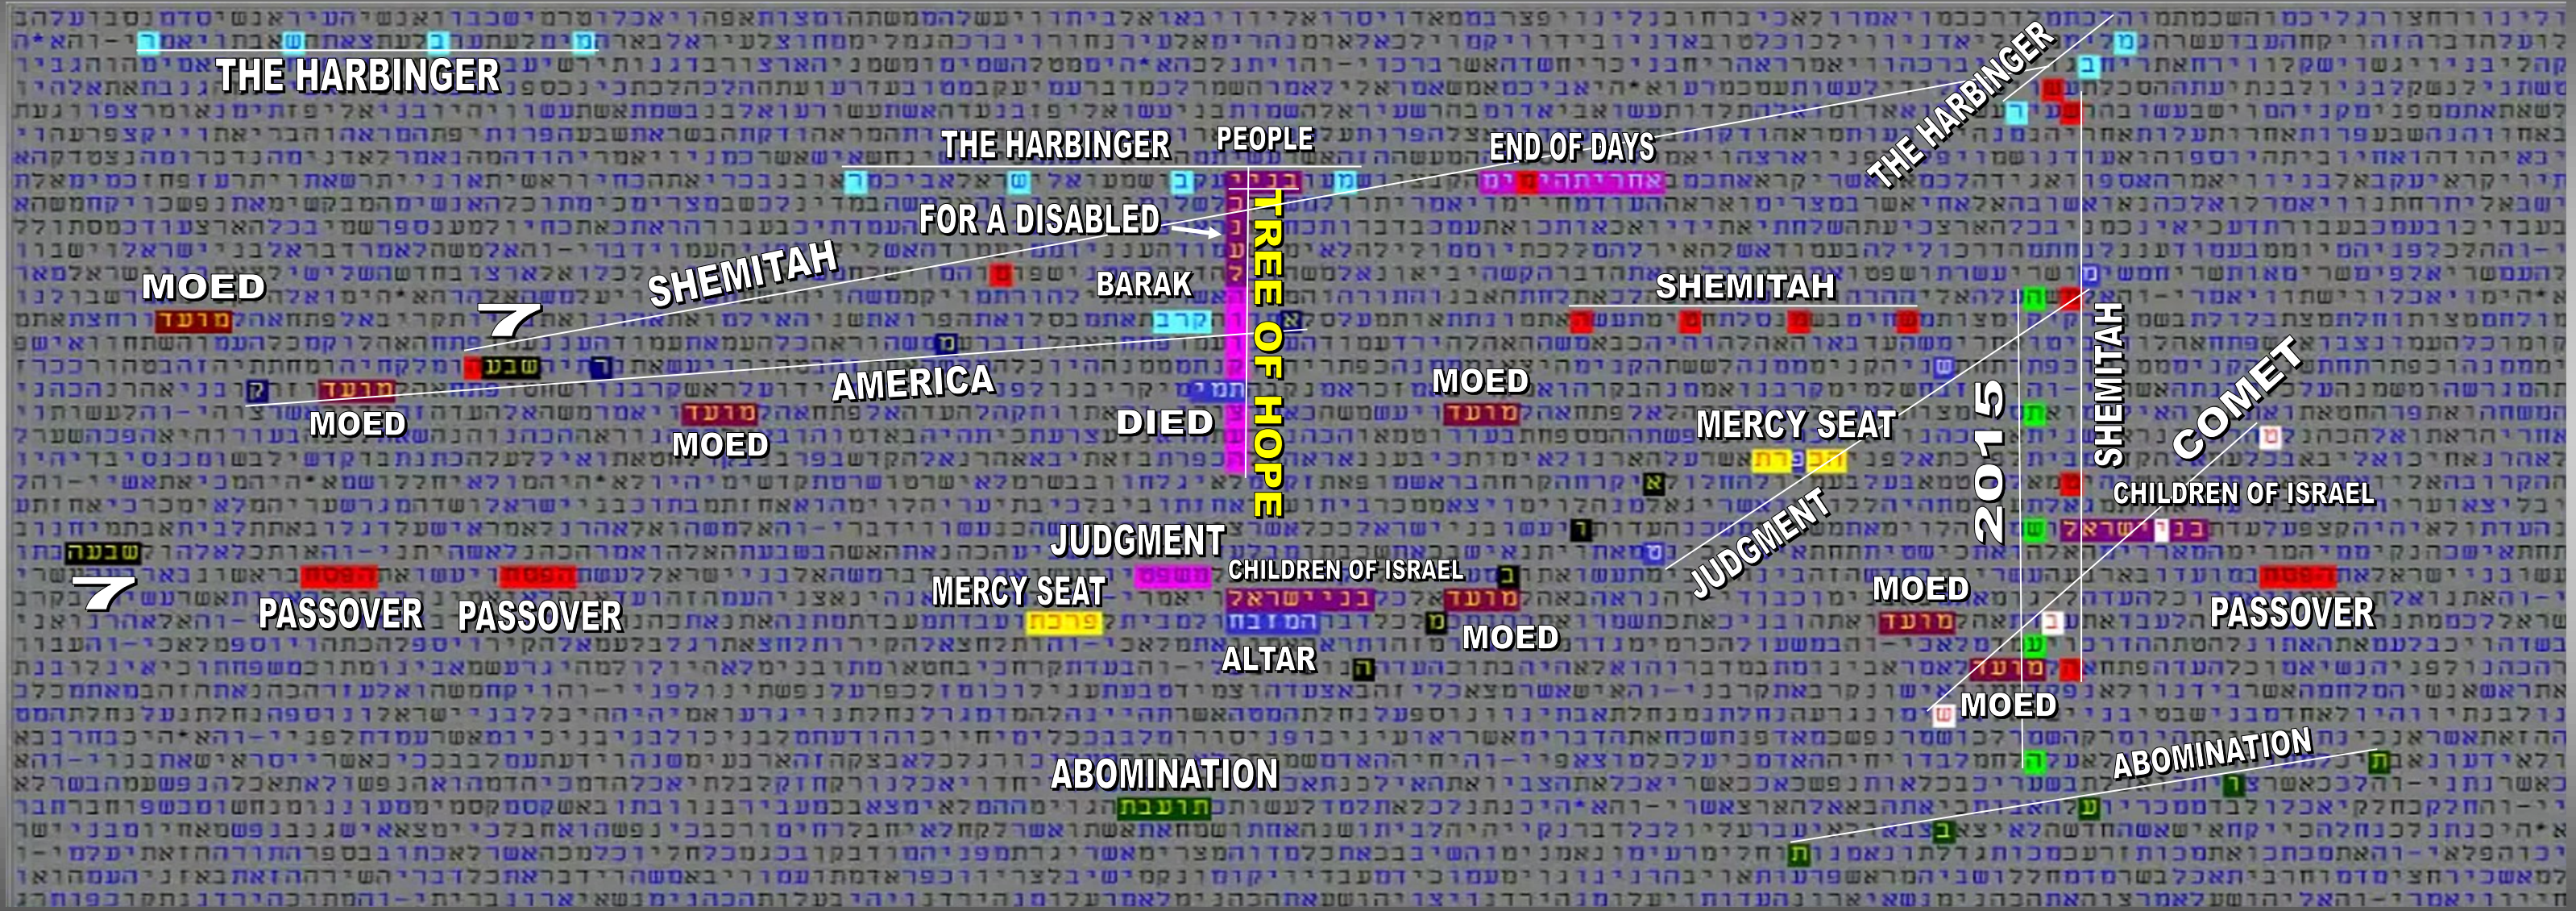

# THE TREE OF HOPE

## Bible Code Matrix of Prophecy in Scripture

© MATTHEW WRIGHT MINISTRIES  
Graphic layout by Luis B. Vega

**RESOURCES**  
youtube.com/user/TheMatt71269  
biblecodenow1@gmail.com  
biblecodenow.com  
facebook.com/groups/code searcher

**SCRIPTURE SOURCE(s)**  
Old & New Testament  
TorahSoft

FOR AN EXPLANATION - STUDY OF THE CHART CODE MATRIX, VISIT THE YOUTUBE CHANNEL VIDEO SERIES.

**WIDTH: 7565 CENTER: 113132**