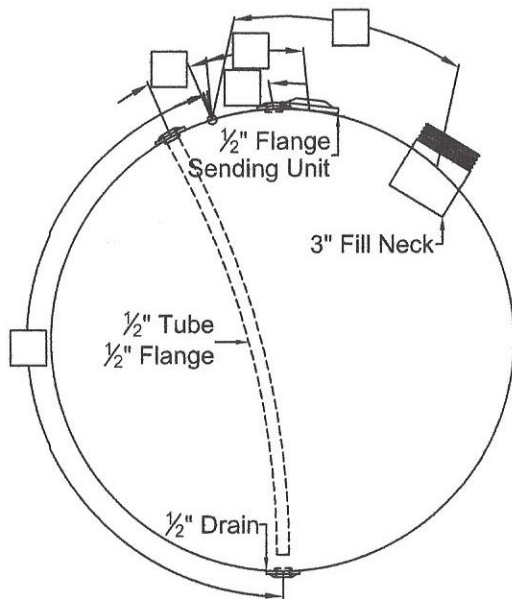

1/2" Plug

Fax #: \_\_\_\_\_

Do you need any mounting hardware?

Vent

Straps  Mtg Kit  Combo Kit

Sending Unit

Please note parts and mounting are not included in the price of the tank.

Other

### International Style

Truck Front  
Ditch Side 

Viewed from rear  
of ditch side

Please note: All sizes are NPTF unless otherwise noted and reference all measurements from the lateral weld seam and the end cap weld seam to the center of the fittings.