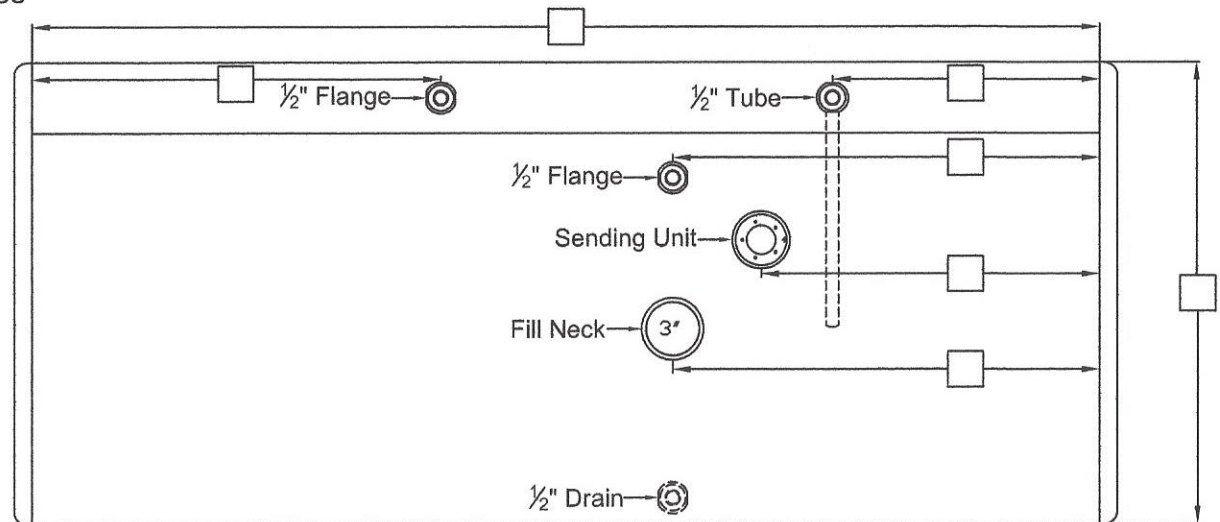

1/2" Plug

Fax #: \_\_\_\_\_

Do you need any mounting hardware?

Vent

Straps  Mtg Kit  Combo Kit

Sending Unit

Please note parts and mounting are not included in the price of the tank.

Other

### International Style

Truck Front  
Ditch Side 

Viewed from rear  
of ditch side

Please note: All sizes are NPTF unless otherwise noted and reference all measurements from the lateral weld seam and the end cap weld seam to the center of the fittings.