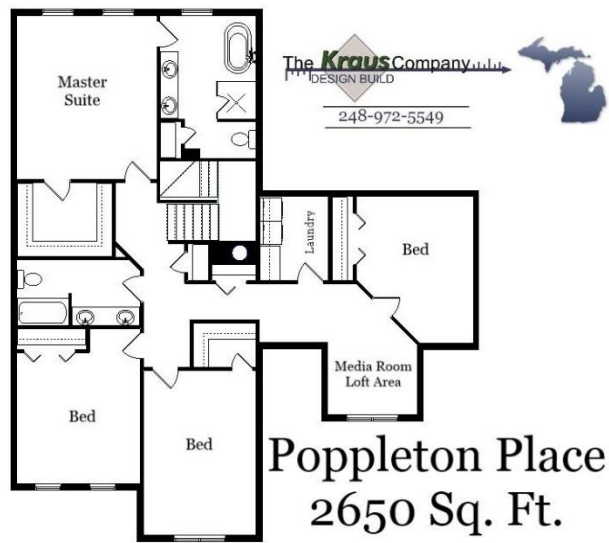

Your Land Your Style Your Home Your Way
Design + Build = Your Best Value

Setting the New Standard