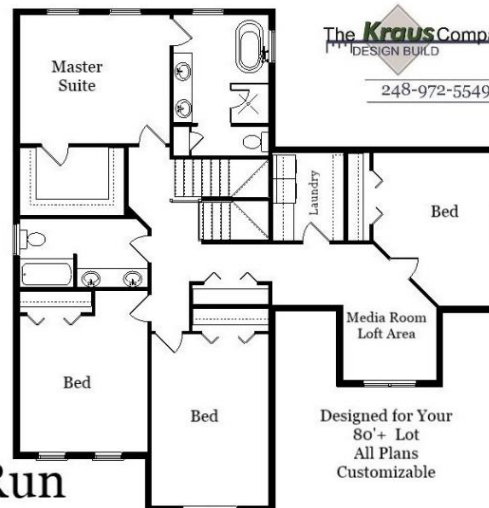

## Design + Build = Your Best Value

**Poppleton Run**  
**2445 Sq. Ft.**

Copyright © 2020 Kraus Design Build  
All Rights Reserved

Designed for Your  
80'+ Lot  
All Plans  
Customizable