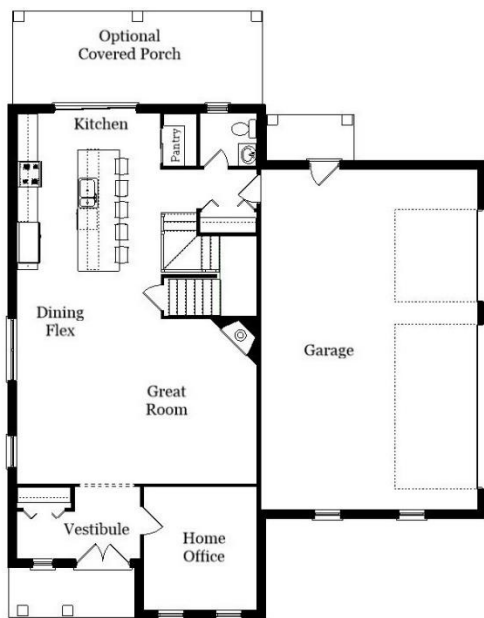

Your Land Your Style Your Home Your Way
Design + Build = Your Best Value

Setting the New Standard