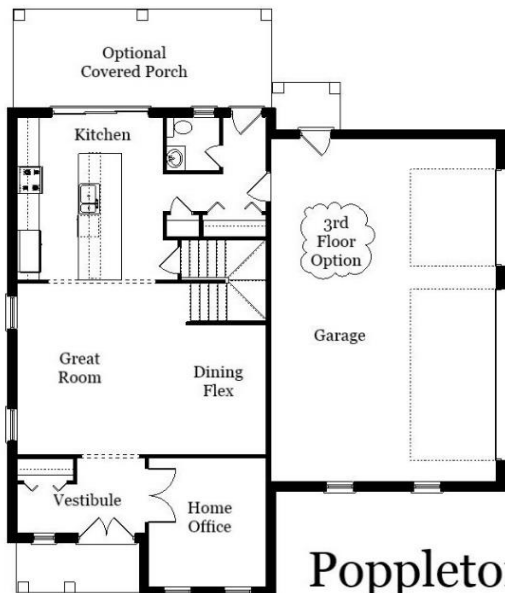

## Design + Build = Your Best Value

**Poppleton Run**  
**2445 Sq. Ft.**

Copyright © 2020 Kraus Design Build  
All Rights Reserved

Designed for Your  
80'+ Lot  
All Plans  
Customizable