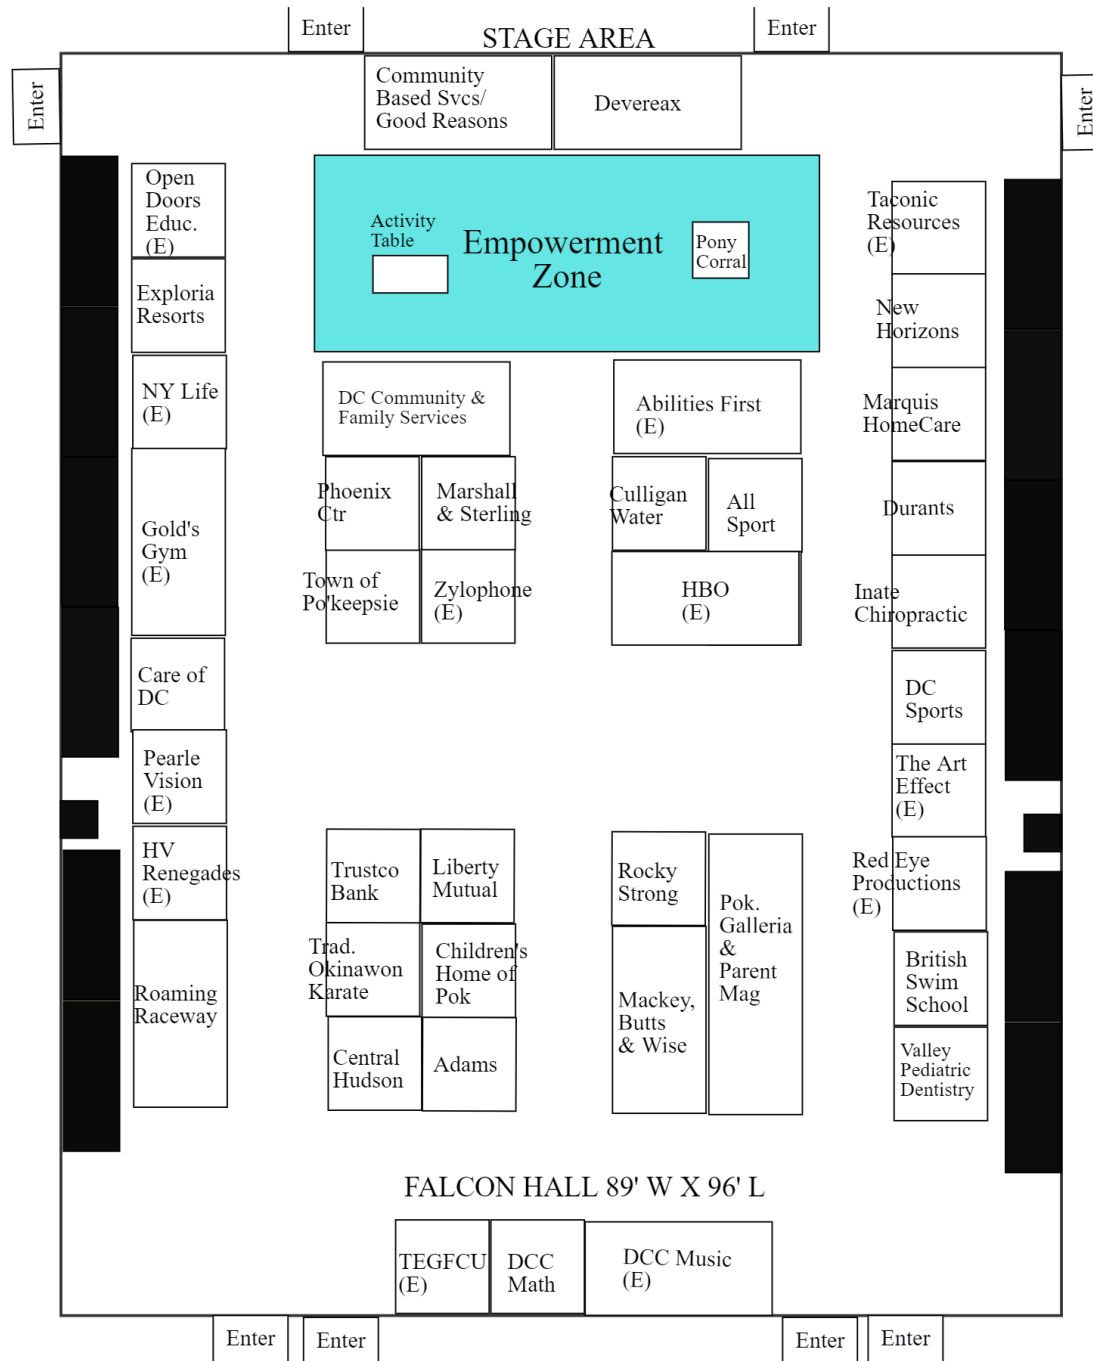

1 SQUARE = 10'

In Falcon Hall Lobby:
iHeart Media
Princesses (Sunday)

FALCON HALL 89' W X 96' L