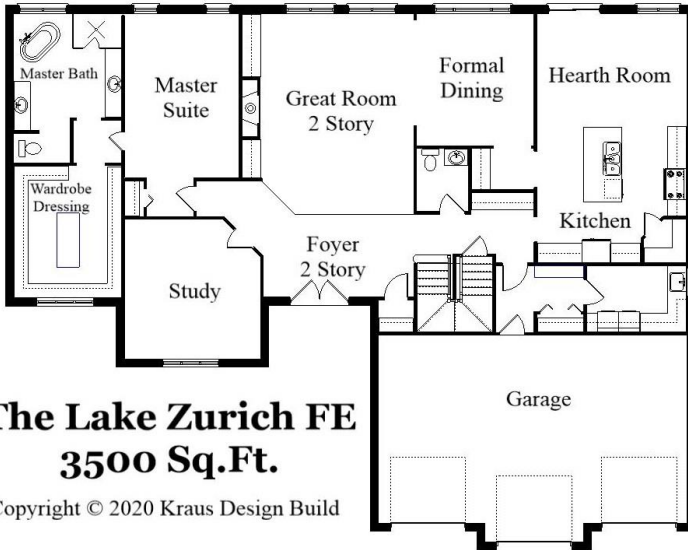

Your Land Your Style Your Home Your Way
Design + Build = Your Best Value

The **Kraus** Company
DESIGN BUILD

248-972-5549

The Lake Zurich
3500 Sq.Ft.

Copyright © 2020 Kraus Design Build

Setting the New Standard

Your Land Your Style Your Home Your Way

Design + Build = Your Best Value

Setting the New Standard

Your Land Your Style Your Home Your Way
Design + Build = Your Best Value

The Lake Zurich FE
3500 Sq.Ft.
Copyright © 2020 Kraus Design Build