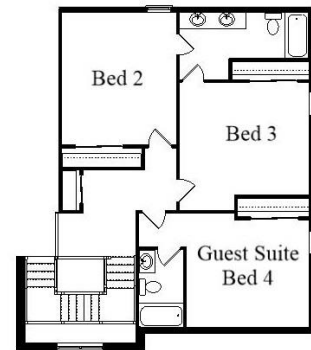

Your Land Your Style Your Home Your Way
Design + Build = Your Best Value

The **Kraus** Company
DESIGN BUILD

248-972-5549

The Lake Zurich
3500 Sq.Ft.

Copyright © 2020 Kraus Design Build

Setting the New Standard

Your Land Your Style Your Home Your Way

Design + Build = Your Best Value

Setting the New Standard

Your Land Your Style Your Home Your Way
Design + Build = Your Best Value

The Lake Zurich FE
3500 Sq.Ft.
Copyright © 2020 Kraus Design Build