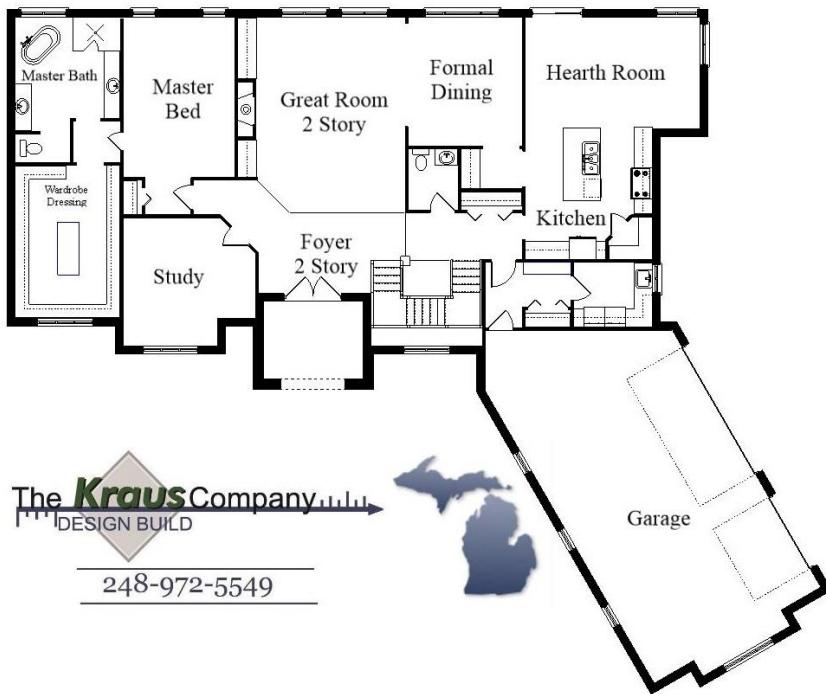

Your Land Your Style Your Home Your Way
Design + Build = Your Best Value

The **Kraus** Company
DESIGN BUILD

248-972-5549

The Lake Zurich
3500 Sq.Ft.

Copyright © 2020 Kraus Design Build

Setting the New Standard

Your Land Your Style Your Home Your Way

Design + Build = Your Best Value

Setting the New Standard

Your Land Your Style Your Home Your Way
Design + Build = Your Best Value

The Lake Zurich FE
3500 Sq.Ft.
Copyright © 2020 Kraus Design Build