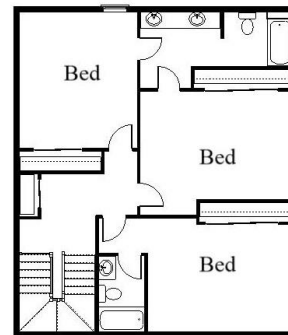

Your Land Your Style Your Home Your Way

Design + Build = Your Best Value

Setting the New Standard

Your Land Your Style Your Home Your Way
Design + Build = Your Best Value

The Lake Zurich FE
3500 Sq.Ft.
Copyright © 2020 Kraus Design Build

The **Kraus** Company
DESIGN BUILD
248-972-5549

Setting the New Standard