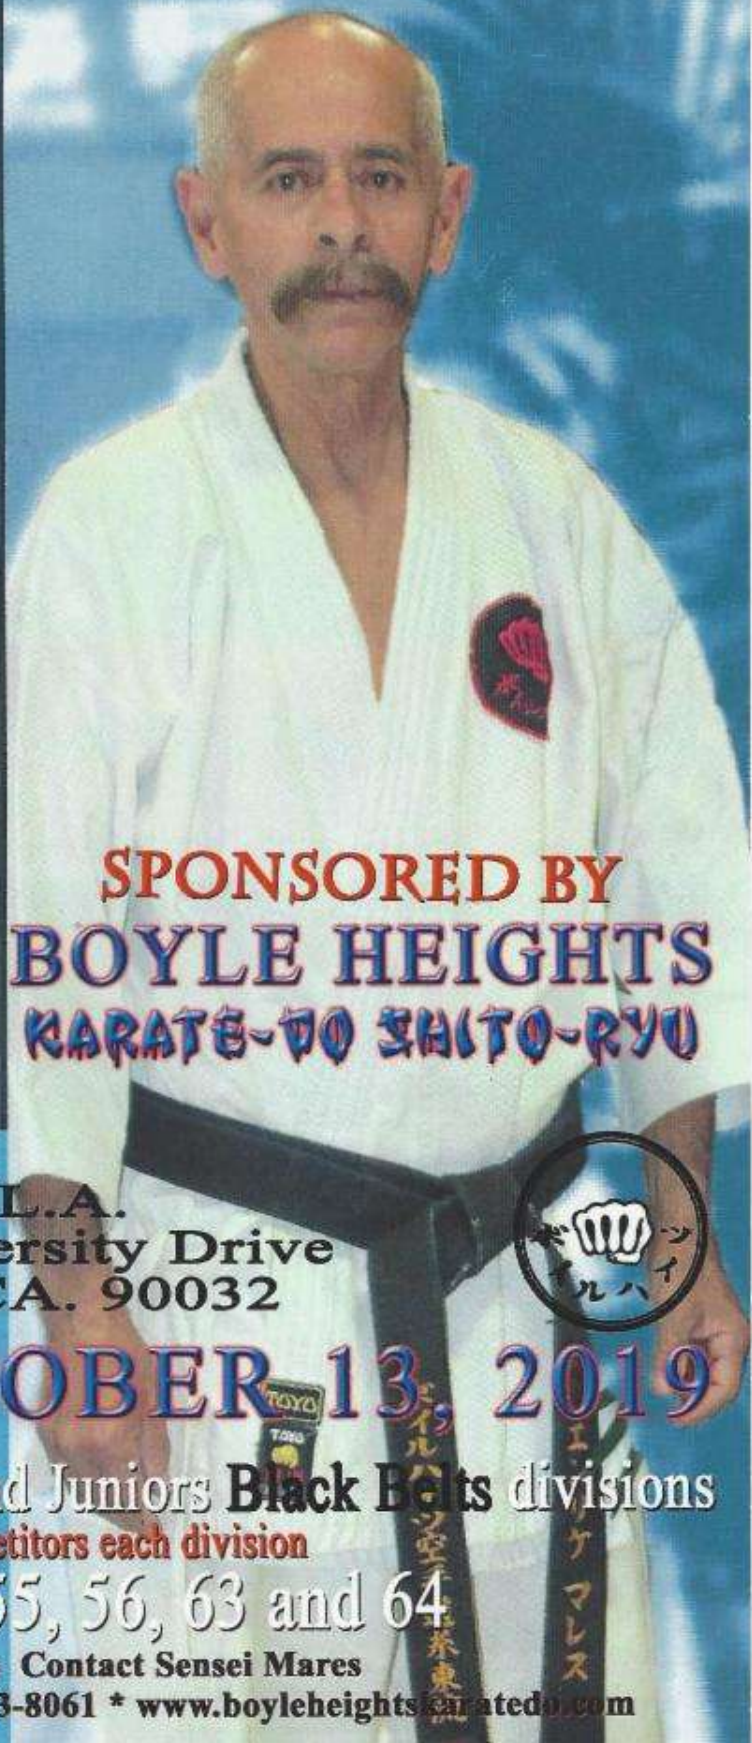

KUMITE

WEAPONS

PRE-REGISTRATION ONLY

KATA

Hollenbeck Invitational Karate Championship

ボイルハイイツ空手道糸東流

**SPONSORED BY
BOYLE HEIGHTS
KARATE-DO SHITO-RYU**

Cal State L.A.
5151 State University Drive
Los Angeles, CA. 90032

SUNDAY, OCTOBER 13, 2019

CASH AWARD Adults and Juniors **Black Belts** divisions

Minimum 6 competitors each division

73, 74, 81, 82, 55, 56, 63 and 64

For more information Contact Sensei Mares

E-mail: emares@msn.com Cell: 626 253-8061 * www.boyleheightskaratedo.com