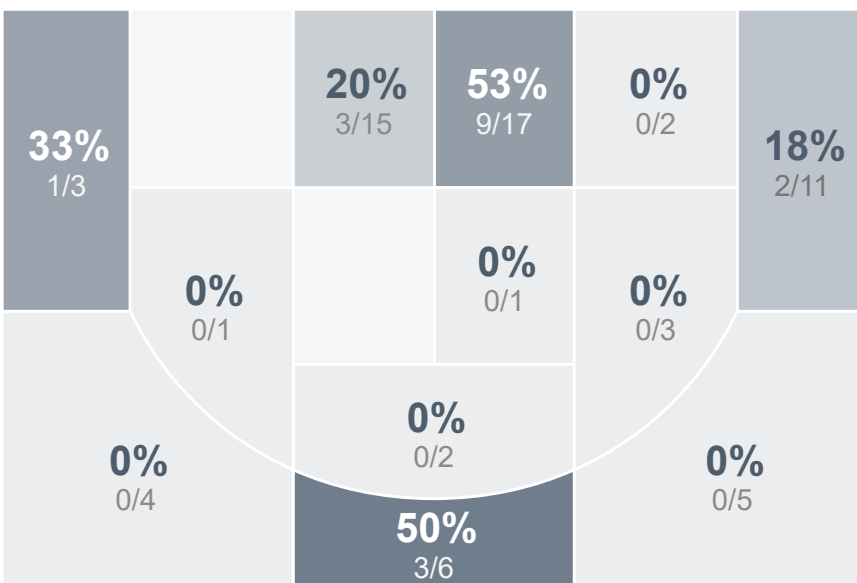

Jamestown High School