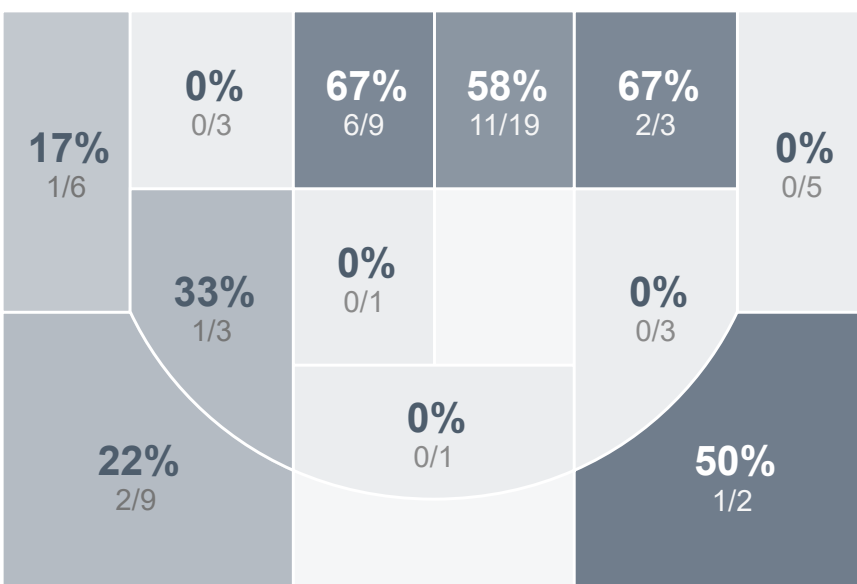

St. Mary's Saints Girls Basketball