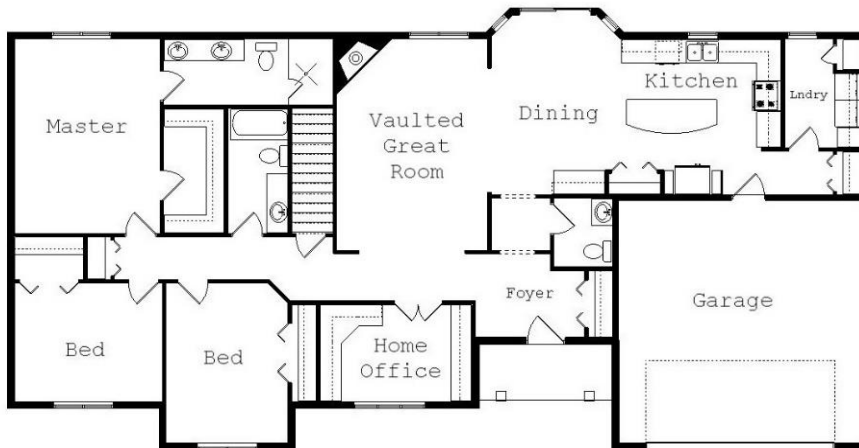

We Welcome Your Changes
to All of Our Plans

The **Kraus** Company, LLC
DESIGN BUILD
248-972-5549

Setting the New Standard

Your Land Your Style Your Home Your Way
Design + Build = Your Best Value

www.krausbuild.com

**Memphis Creek V LS
1920 Sq.Ft.**

Copyright © 2022
Kraus Design Build
All Rights Reserved

We Welcome Your Changes
to All of Our Plans

The **Kraus** Company
DESIGN BUILD

248-972-5549

Setting the New Standard