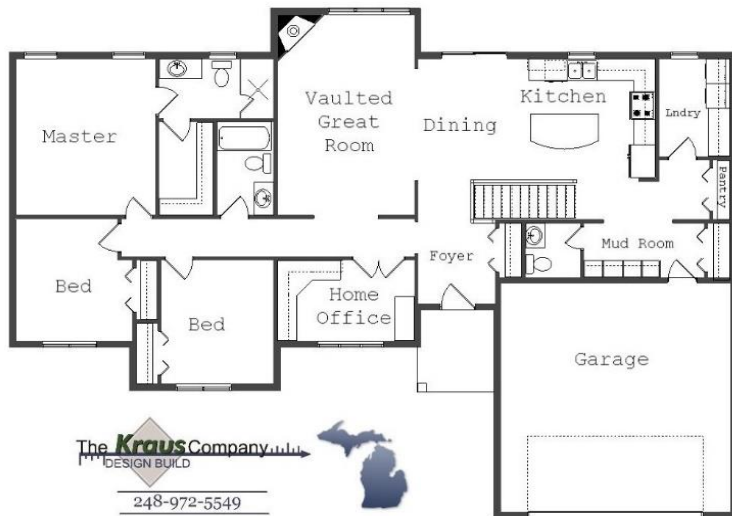

Your Land Your Style Your Home Your Way
Design + Build = Your Best Value

www.krausbuild.com

Memphis Creek III
1520 Sq.Ft.

Copyright © 2020 Kraus Design Build
All Rights Reserved

We Welcome Your Changes
to All of Our Plans

The **Kraus** Company
DESIGN BUILD

248-972-5549

Setting the New Standard

Your Land Your Style Your Home Your Way
Design + Build = Your Best Value

Memphis Creek IV
1740 Sq.Ft.

Copyright © 2020 Kraus Design Build
All Rights Reserved