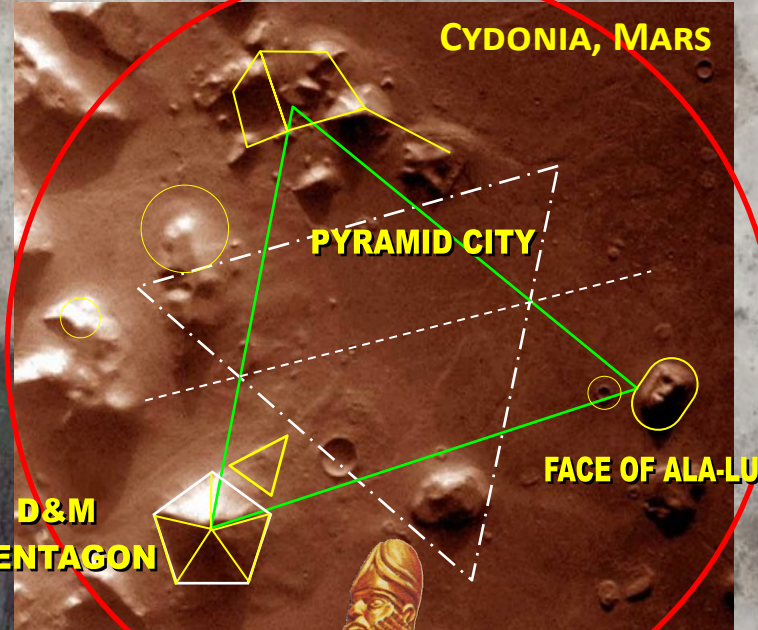

## CYDONIA MARS TRIANGULATION PATTERN

**Tomb of Prophet Daniel**

**666**

NAUTICAL MILES TO JERUSALEM

**Darius I Palace**  
7-Star Pleiadian Pattern

Throne Chair

$\phi$

**APADANA**

**ALCYONE**

Atlas

Asterope

Pleione

Taygete

33 Nautical Miles

**Acropolis**

**MARTIAN PATTERN**

CYDONIA, MARS

40°44'33.60N 09°27'40.29W

CYDONIA, MARS

**PYRAMID CITY**

**FACE OF ALA-LU**

**D&M PENTAGON**

**THE BEAR**

Medo-Persian Empire

- 4 TYPES OF COLUMNS
- 1 Lions
  - 2 Bulls
  - 3 Men
  - 4 Eagles

Google Earth

Image © 2024 Maxar Technologies

© Composition & Some Graphics by LUIS B. VEGA  
vegapost@hotmail.com  
www.PostScripst.org  
FOR ILLUSTRATION PURPOSES ONLY