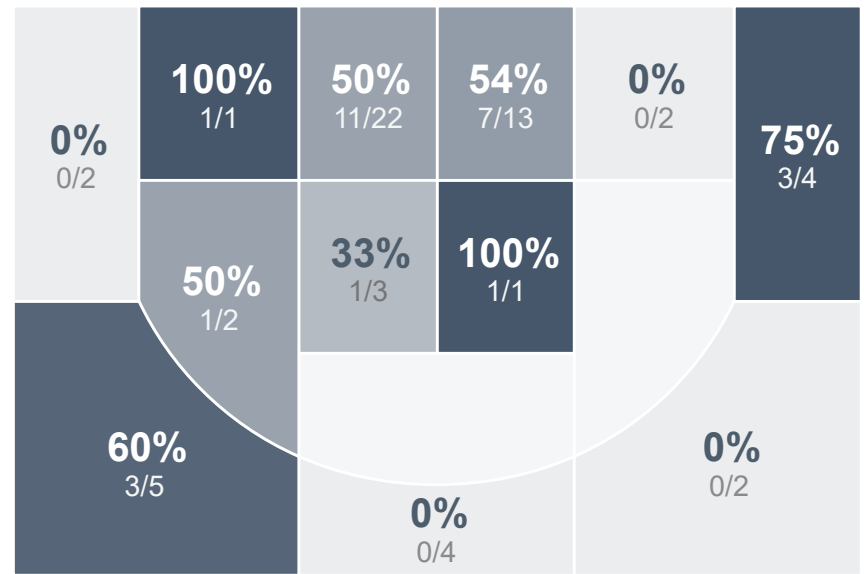

Girls' Varsity Basketball - New