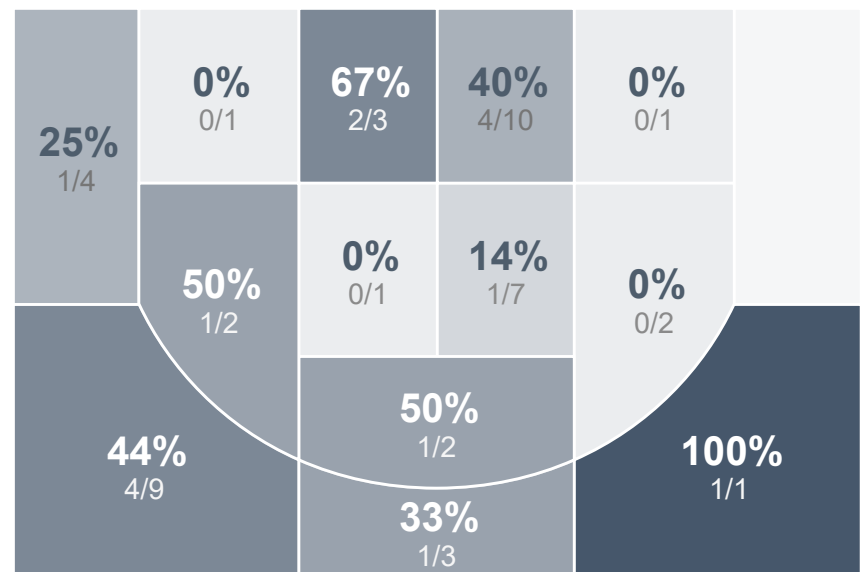

Holy Family Catholic High School